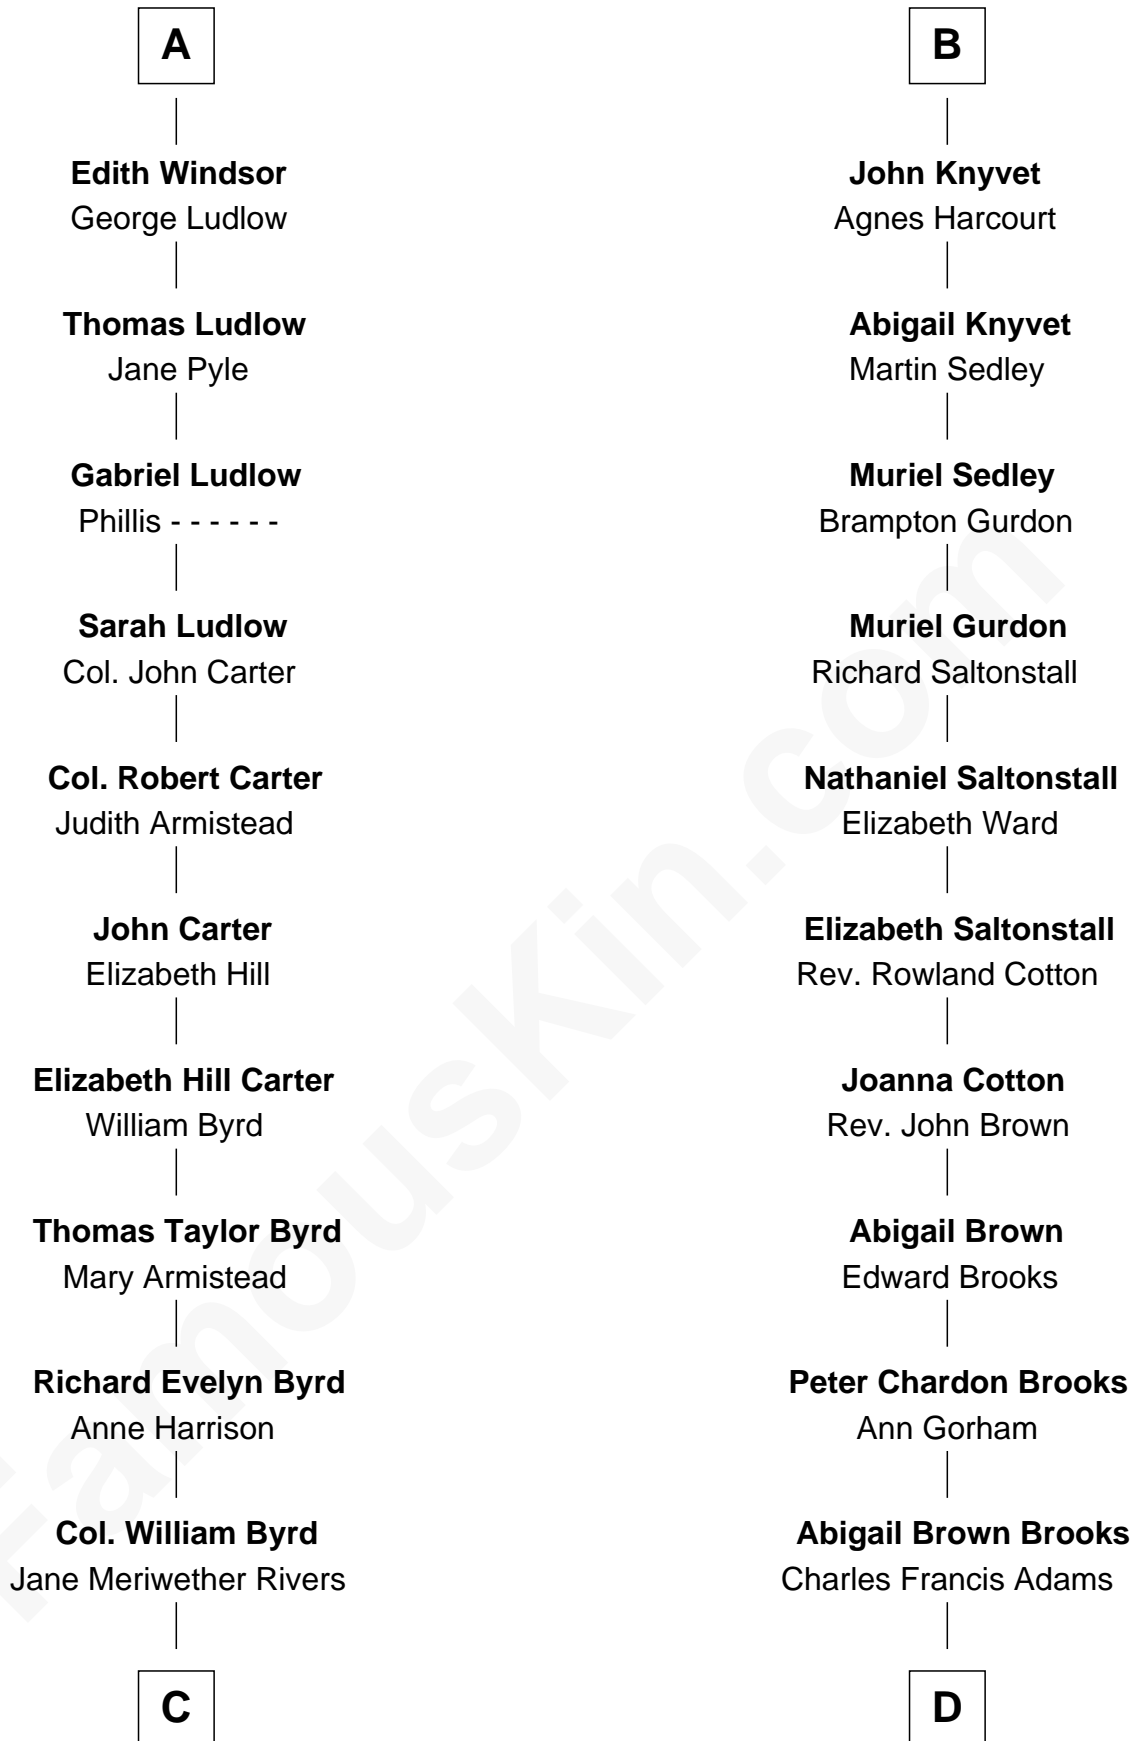

FamousKin.com
Relationship Chart of
Admiral Richard Byrd
Polar Explorer

18th cousin 2 times removed of

John Adams Morgan
1952 Olympic Sailing Gold Medalist

Humphrey de Bohun
 Elizabeth Plantagenet

C

Richard Evelyn Byrd
Eleanor Bolling Flood

Admiral Richard Byrd
Polar Explorer

D

John Quincy Adams
Frances Cadwallader Crowninshield

Charles Francis Adams
Frances Lovering

Catherine Frances Lovering Adams
Henry Sturgis Morgan

John Adams Morgan
Olympic Gold Medalist