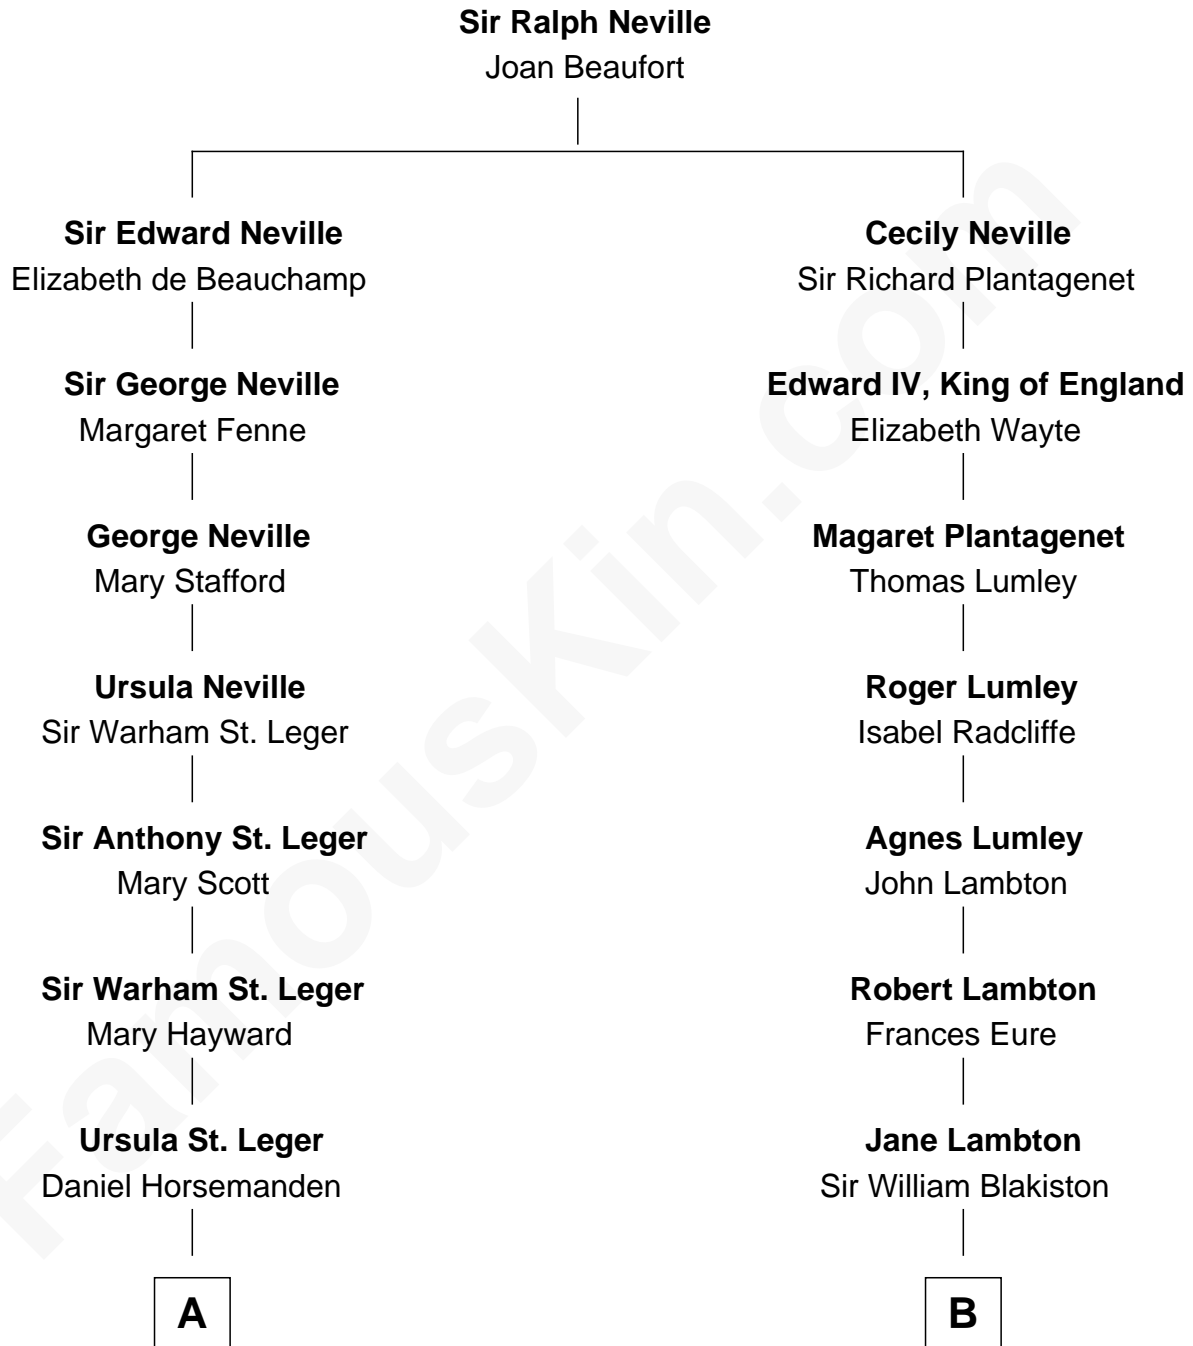

FamousKin.com
Relationship Chart of
Admiral Richard Byrd
Polar Explorer

15th cousin 3 times removed of
Benedict Cumberbatch
Movie, Television and Stage Actor

C

Timothy Carlton Congdon Cumberbatch

Wanda Ventham