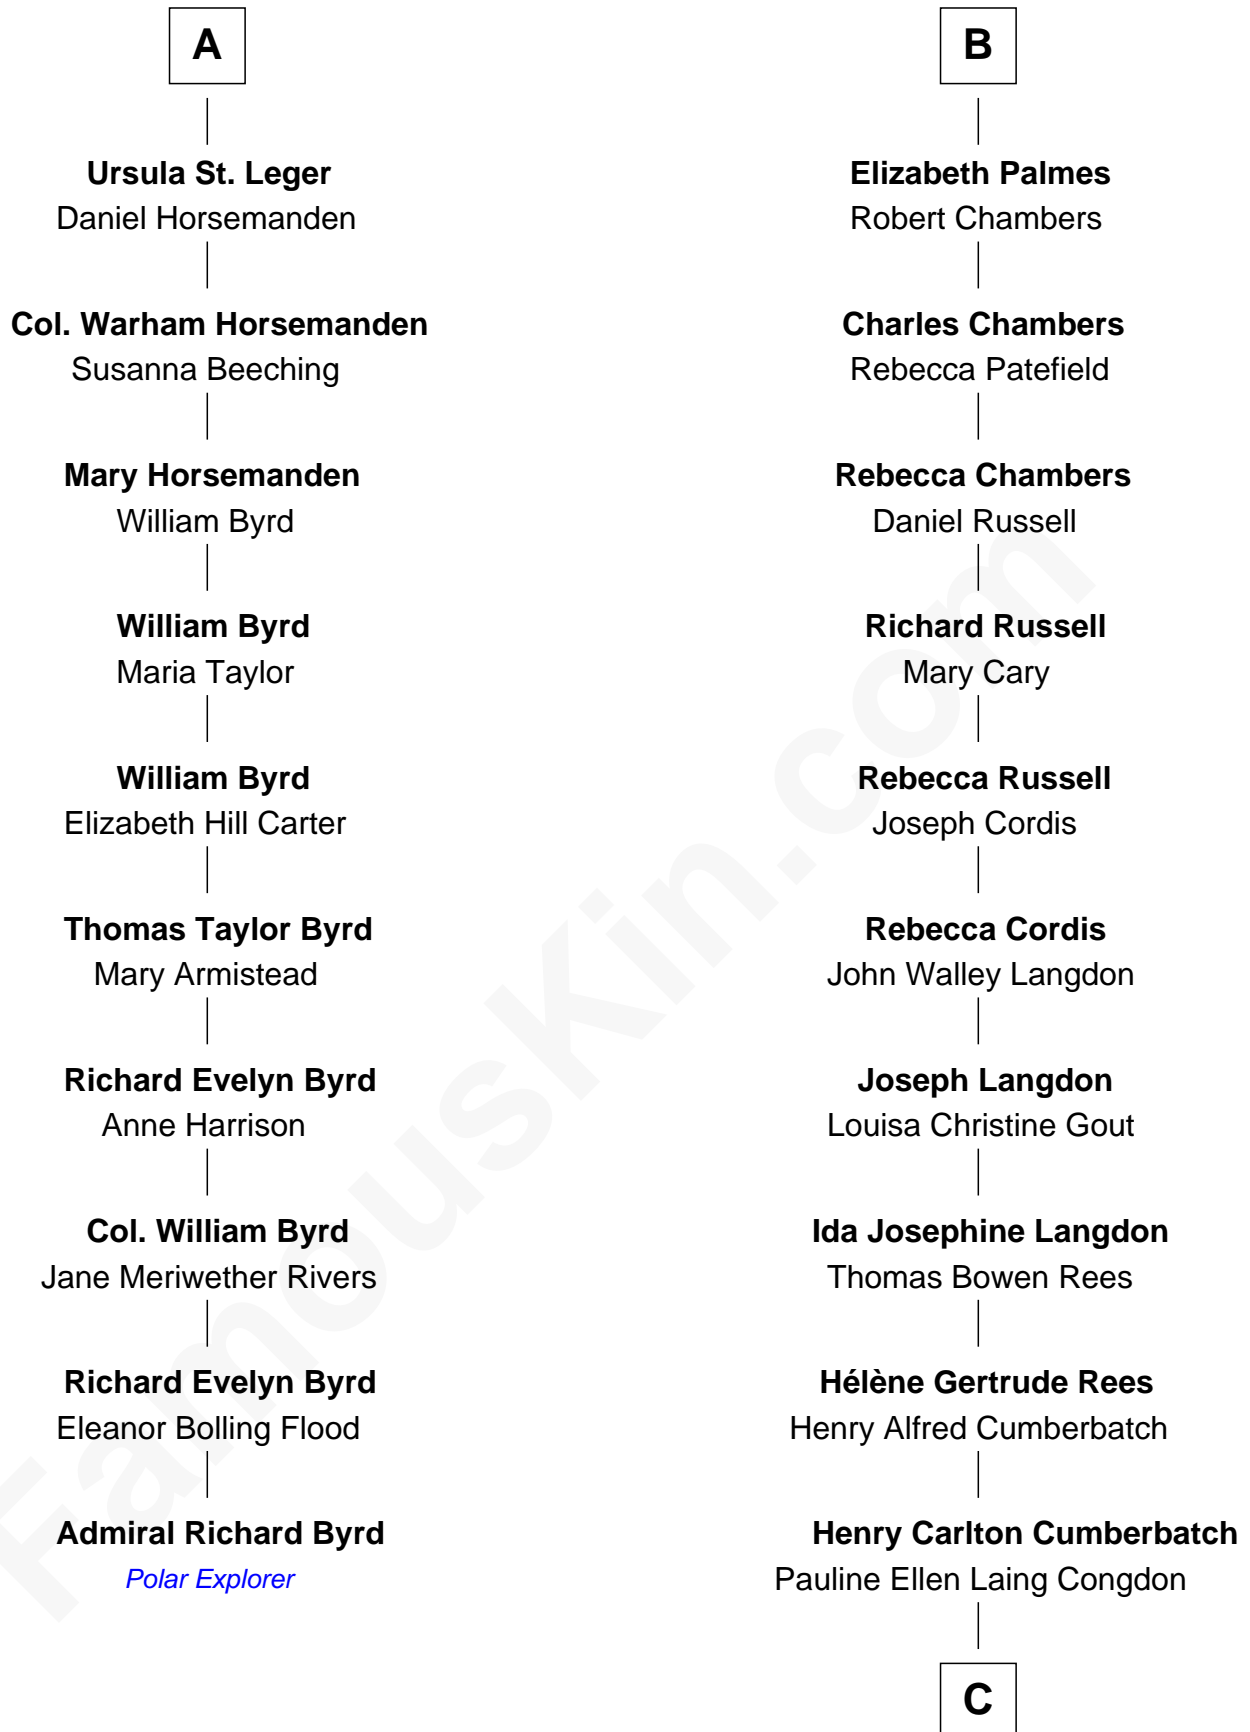

FamousKin.com
Relationship Chart of
Admiral Richard Byrd
Polar Explorer

16th cousin 2 times removed of
Benedict Cumberbatch
Movie, Television and Stage Actor

C

Timothy Carlton Congdon Cumberbatch

Wanda Ventham