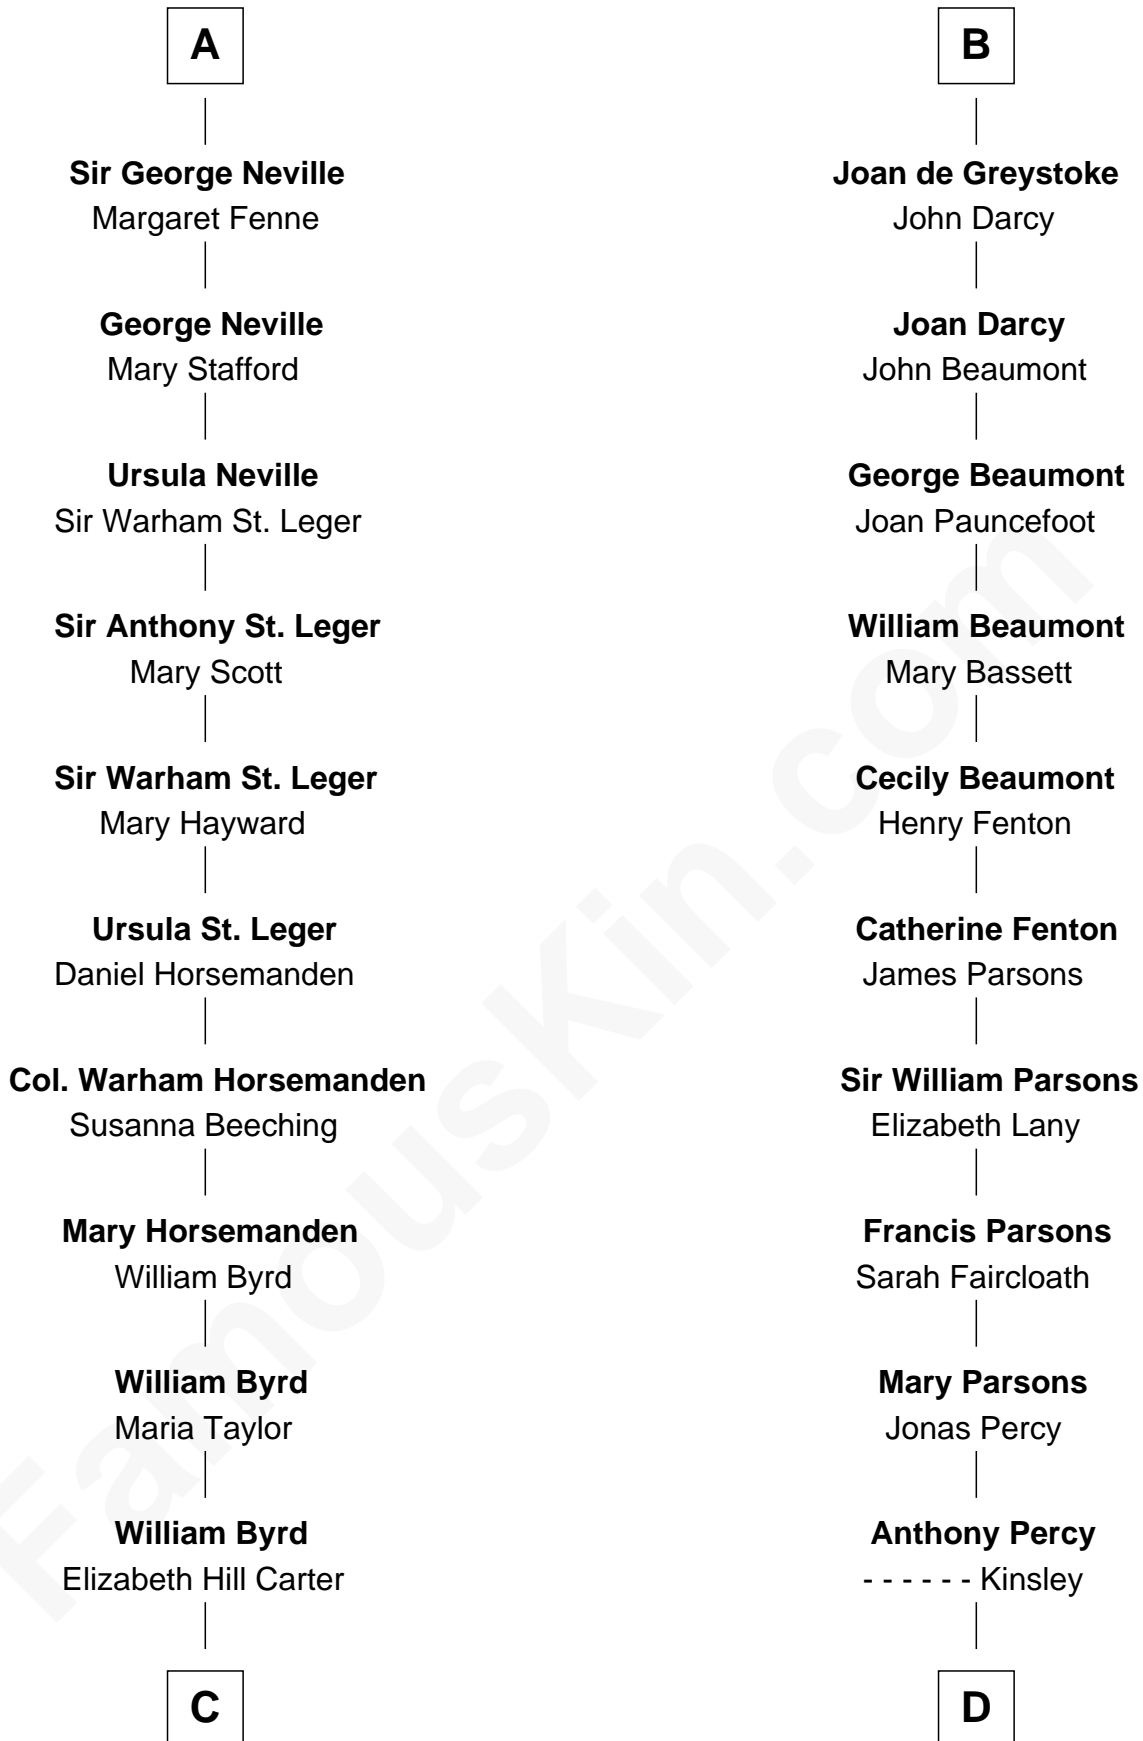

## Relationship Chart of

### Admiral Richard Byrd

*Polar Explorer*

21st cousin of

### Sir Arthur Conan Doyle

*Author, "Sherlock Holmes"*

**Sir Roger de Quincy**

Helen of Galloway

**C**

**Thomas Taylor Byrd**

Mary Armistead

**Richard Evelyn Byrd**

Anne Harrison

**Col. William Byrd**

Jane Meriwether Rivers

**Richard Evelyn Byrd**

Eleanor Bolling Flood

**Admiral Richard Byrd**

*Polar Explorer*

**D**