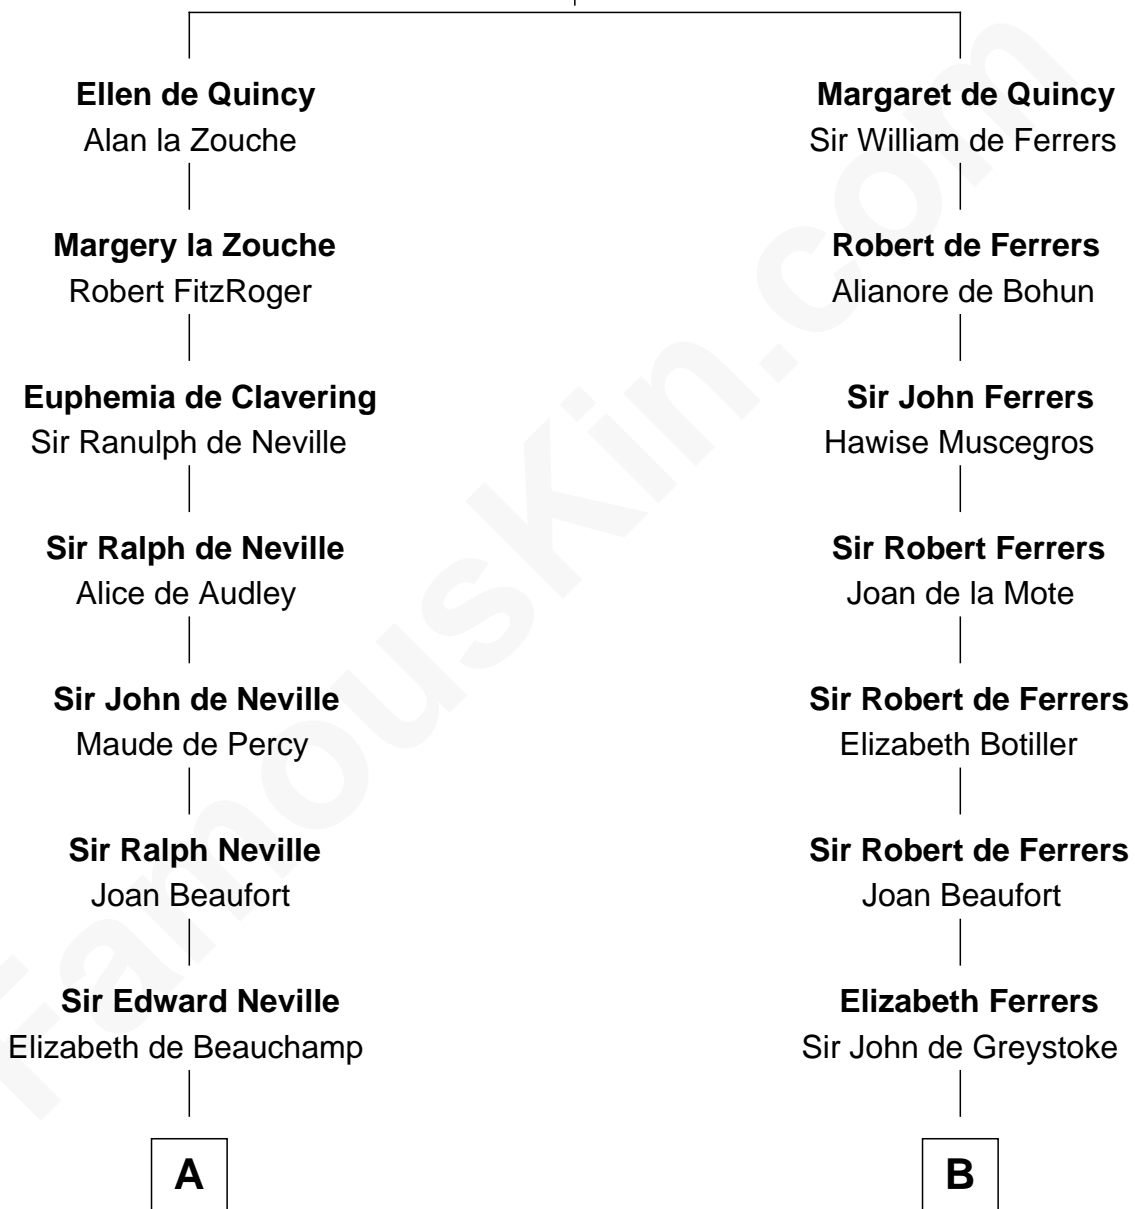

## Relationship Chart of

### Admiral Richard Byrd

*Polar Explorer*

21st cousin of

### Sir Arthur Conan Doyle

*Author, "Sherlock Holmes"*

**Sir Roger de Quincy**

Helen of Galloway

**C**

**Thomas Taylor Byrd**

Mary Armistead

**Richard Evelyn Byrd**