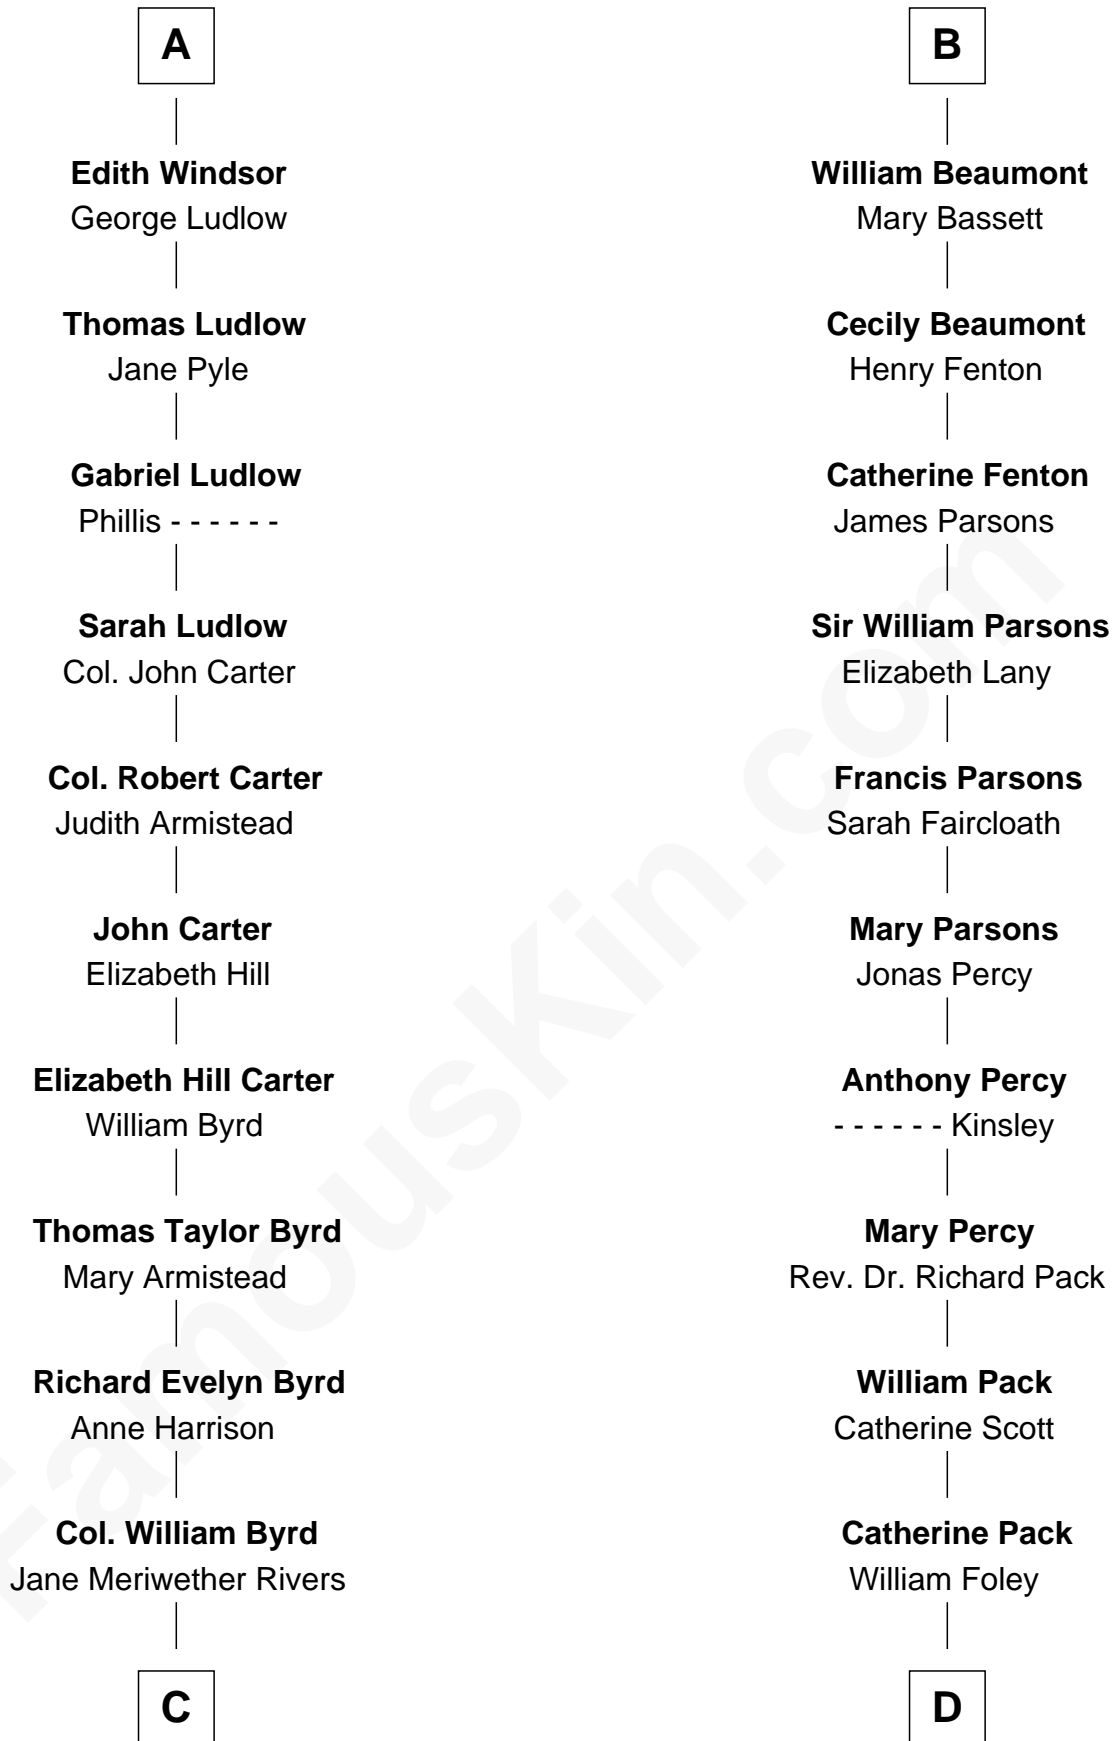

FamousKin.com Relationship Chart of

Admiral Richard Byrd

Polar Explorer

18th cousin of

Sir Arthur Conan Doyle

Author, "Sherlock Holmes"

Humphrey de Bohun

Elizabeth Plantagenet

C

Richard Evelyn Byrd
Eleanor Bolling Flood

Admiral Richard Byrd
Polar Explorer

D

Mary Josephine Elizabeth Foley
Charles Altamont Doyle

Sir Arthur Conan Doyle
Author, "Sherlock Holmes"

FamousKin.com