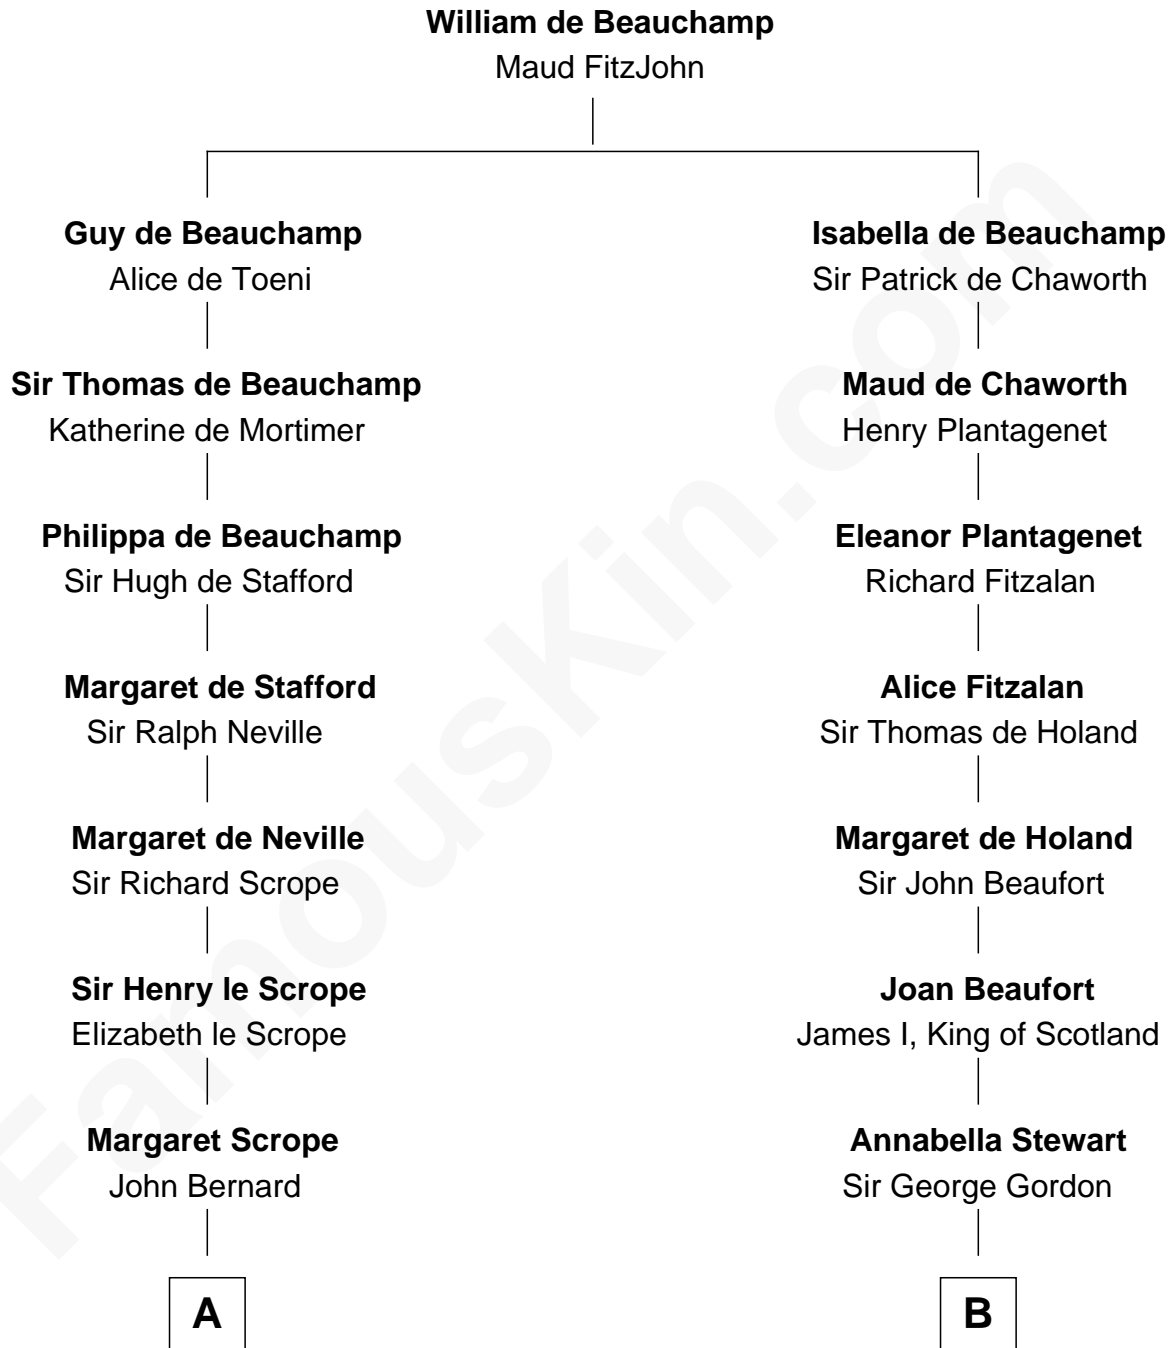

FamousKin.com
Relationship Chart of
Admiral Richard Byrd
Polar Explorer

19th cousin 2 times removed of

Alan Turing
WWII Codebreaker of Nazi Enigma Machine

C

Col. William Byrd
Jane Meriwether Rivers

Richard Evelyn Byrd
Eleanor Bolling Flood

Admiral Richard Byrd
Polar Explorer

D

Agnes Dingwall Fordyce
Alexander Fraser

Jean Stewart Fraser
John Robert Turing

Rev. John Robert Turing
Fanny Montague Boyd

Julius Matheson Turing
Ethel Sara Stoney

Alan Turing
WWII Codebreaker of Nazi Enigma Machine