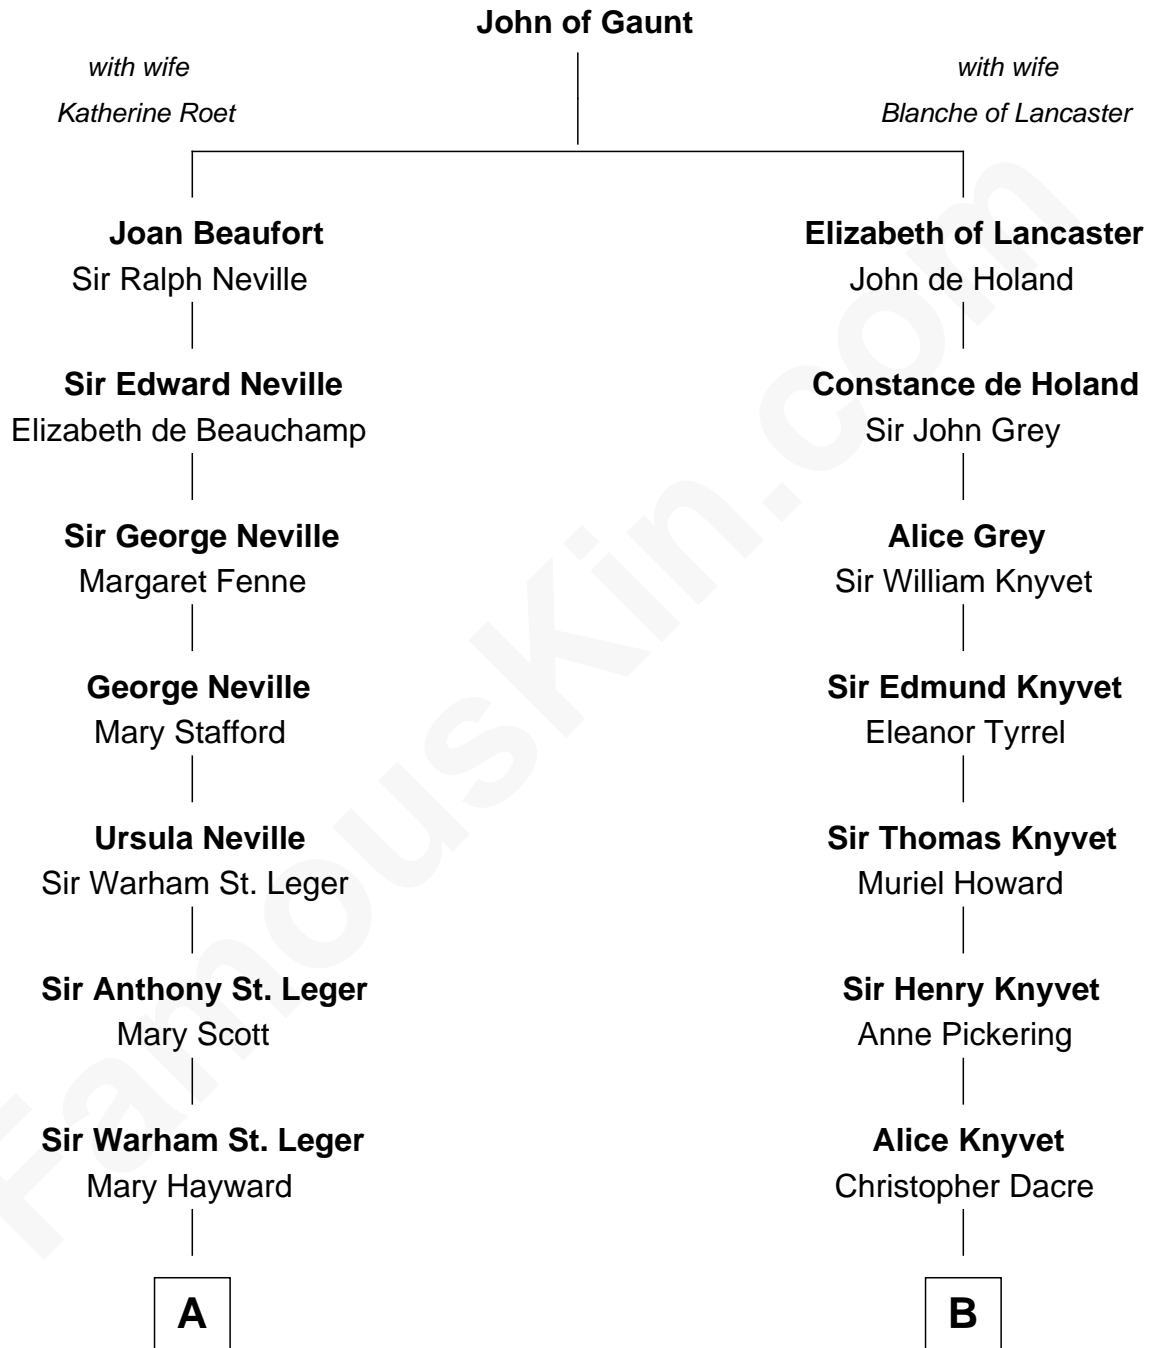

**FamousKin.com**  
**Relationship Chart of**  
**Admiral Richard Byrd**  
*Polar Explorer*

16th cousin 2 times removed of

**Tilda Swinton**  
*Movie Actress*

C

Sir John Swinton  
Judith Balfour Killen

Tilda Swinton  
*Movie Actress*

FamousKin.com