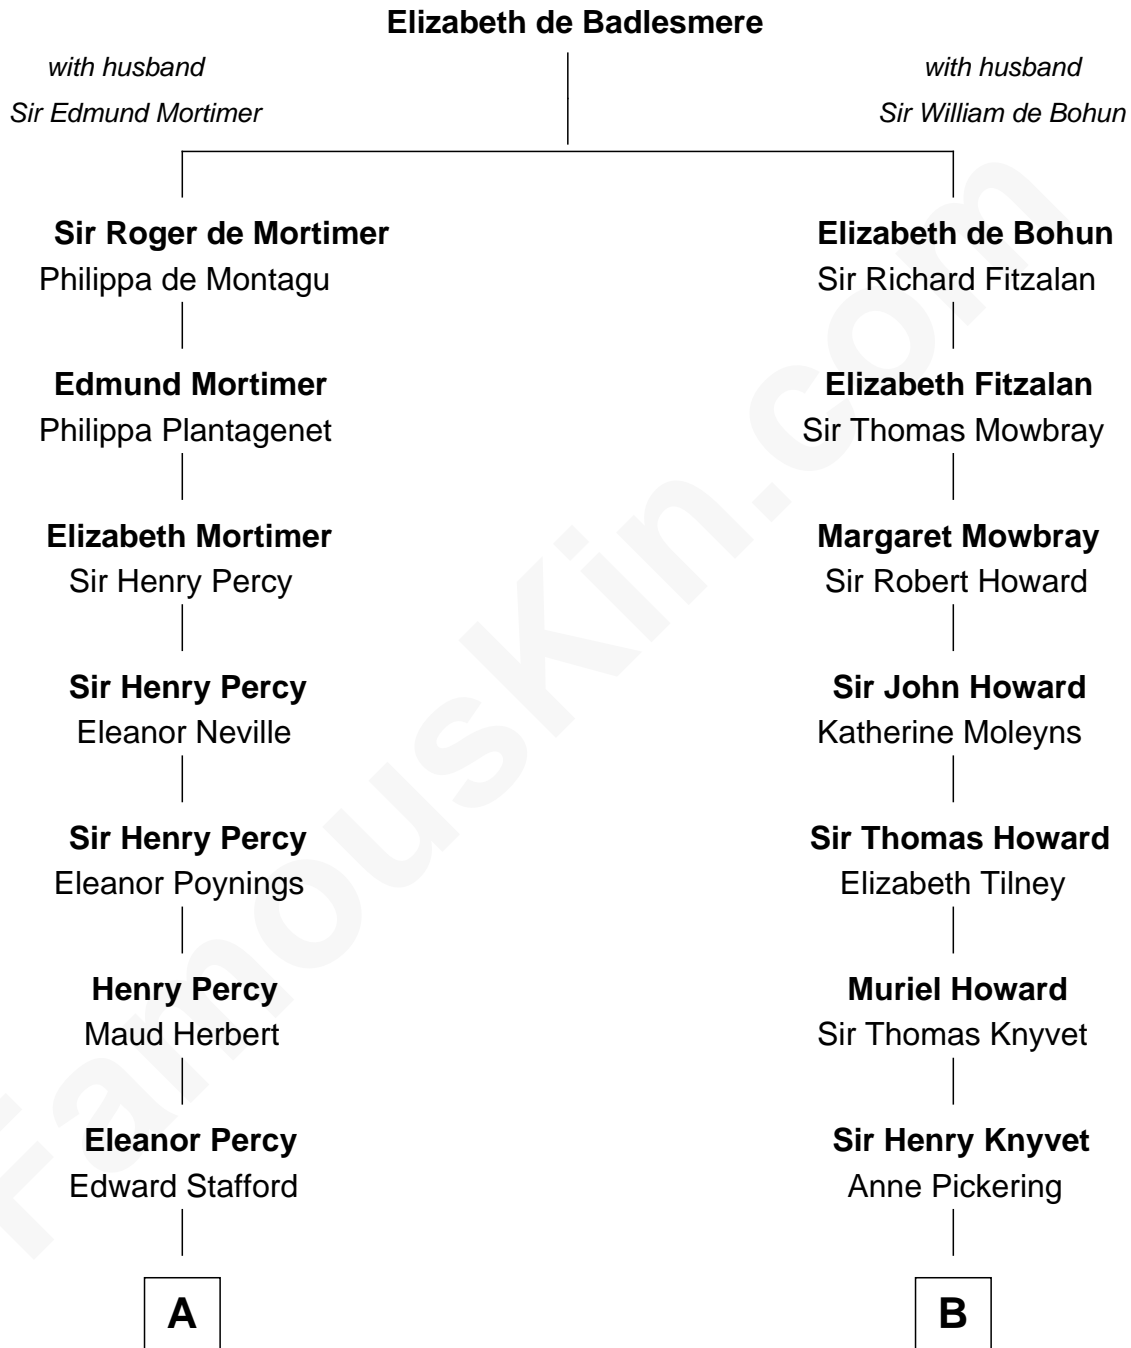

FamousKin.com
Relationship Chart of
Admiral Richard Byrd
Polar Explorer

19th cousin 1 time removed of
Tilda Swinton
Movie Actress

C

Richard Evelyn Byrd
Anne Harrison

Col. William Byrd
Jane Meriwether Rivers

Richard Evelyn Byrd
Eleanor Bolling Flood

Admiral Richard Byrd
Polar Explorer

D

Mariora Beatrice Evelyn Rochfort Alers-Hankey
Alan Henry Campbell Swinton

Sir John Swinton
Judith Balfour Killen

Tilda Swinton
Movie Actress