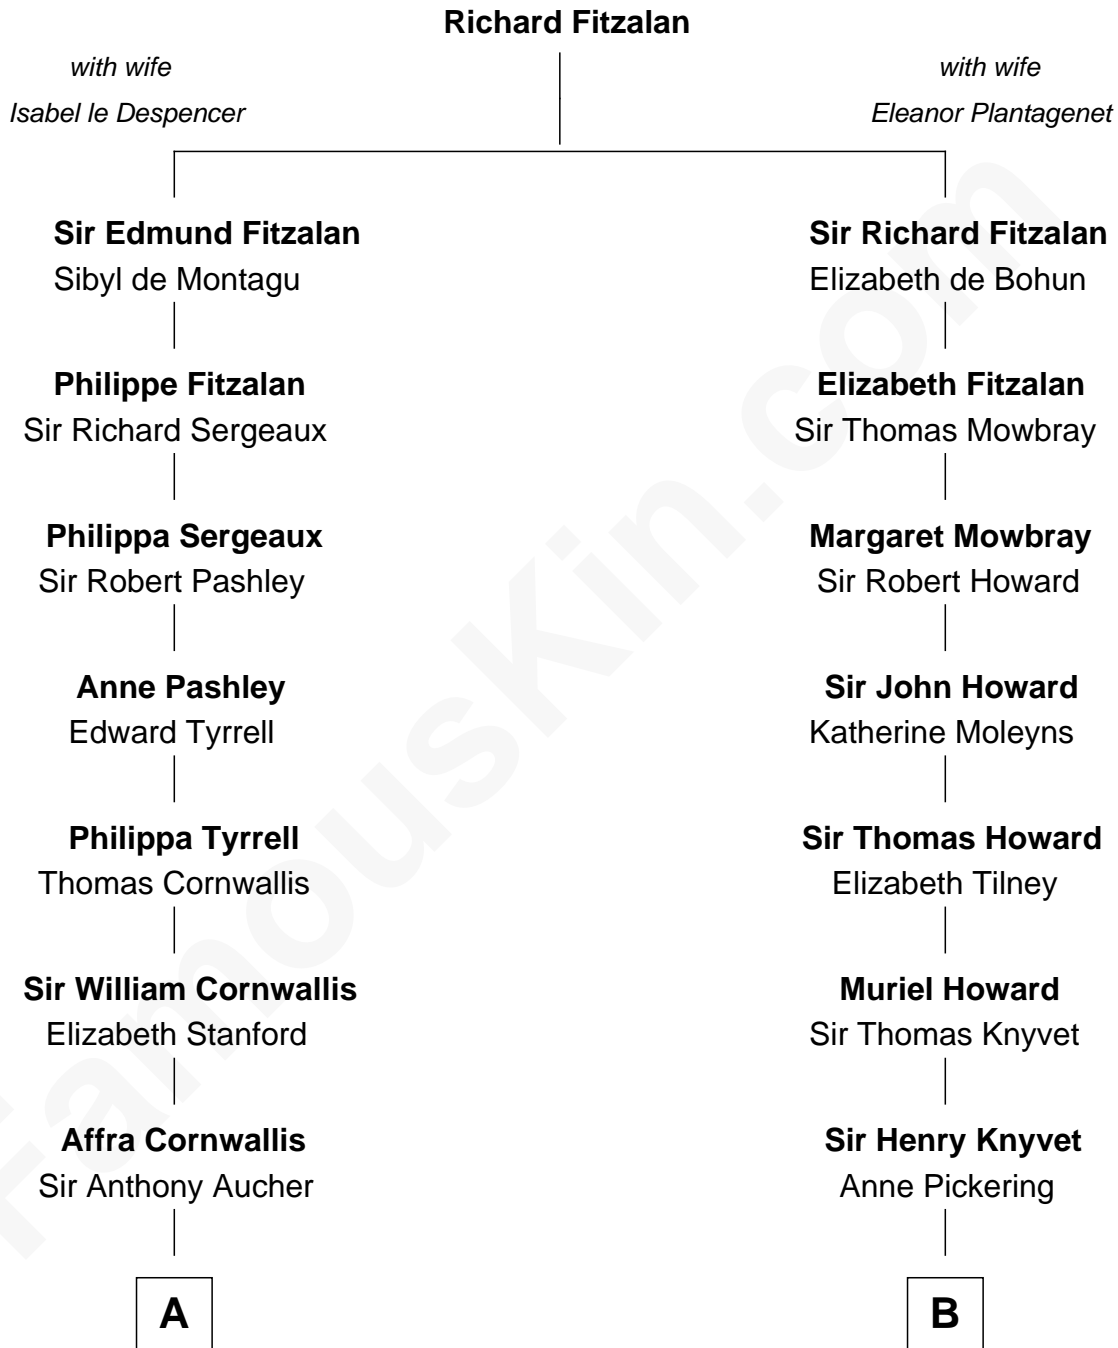

FamousKin.com
Relationship Chart of
Admiral Richard Byrd
Polar Explorer

19th cousin 2 times removed of

Tilda Swinton
Movie Actress

C

Eliza Bolling West
Dr. Joel Walker Flood

Col. Henry De La Warr Flood
Mary Elizabeth Trent

Joel Walker Flood
Ella Faulkner

Eleanor Bolling Flood
Richard Evelyn Byrd

Admiral Richard Byrd
Polar Explorer

D

Mariora Beatrice Evelyn Rochfort Alers-Hankey
Alan Henry Campbell Swinton

Sir John Swinton
Judith Balfour Killen