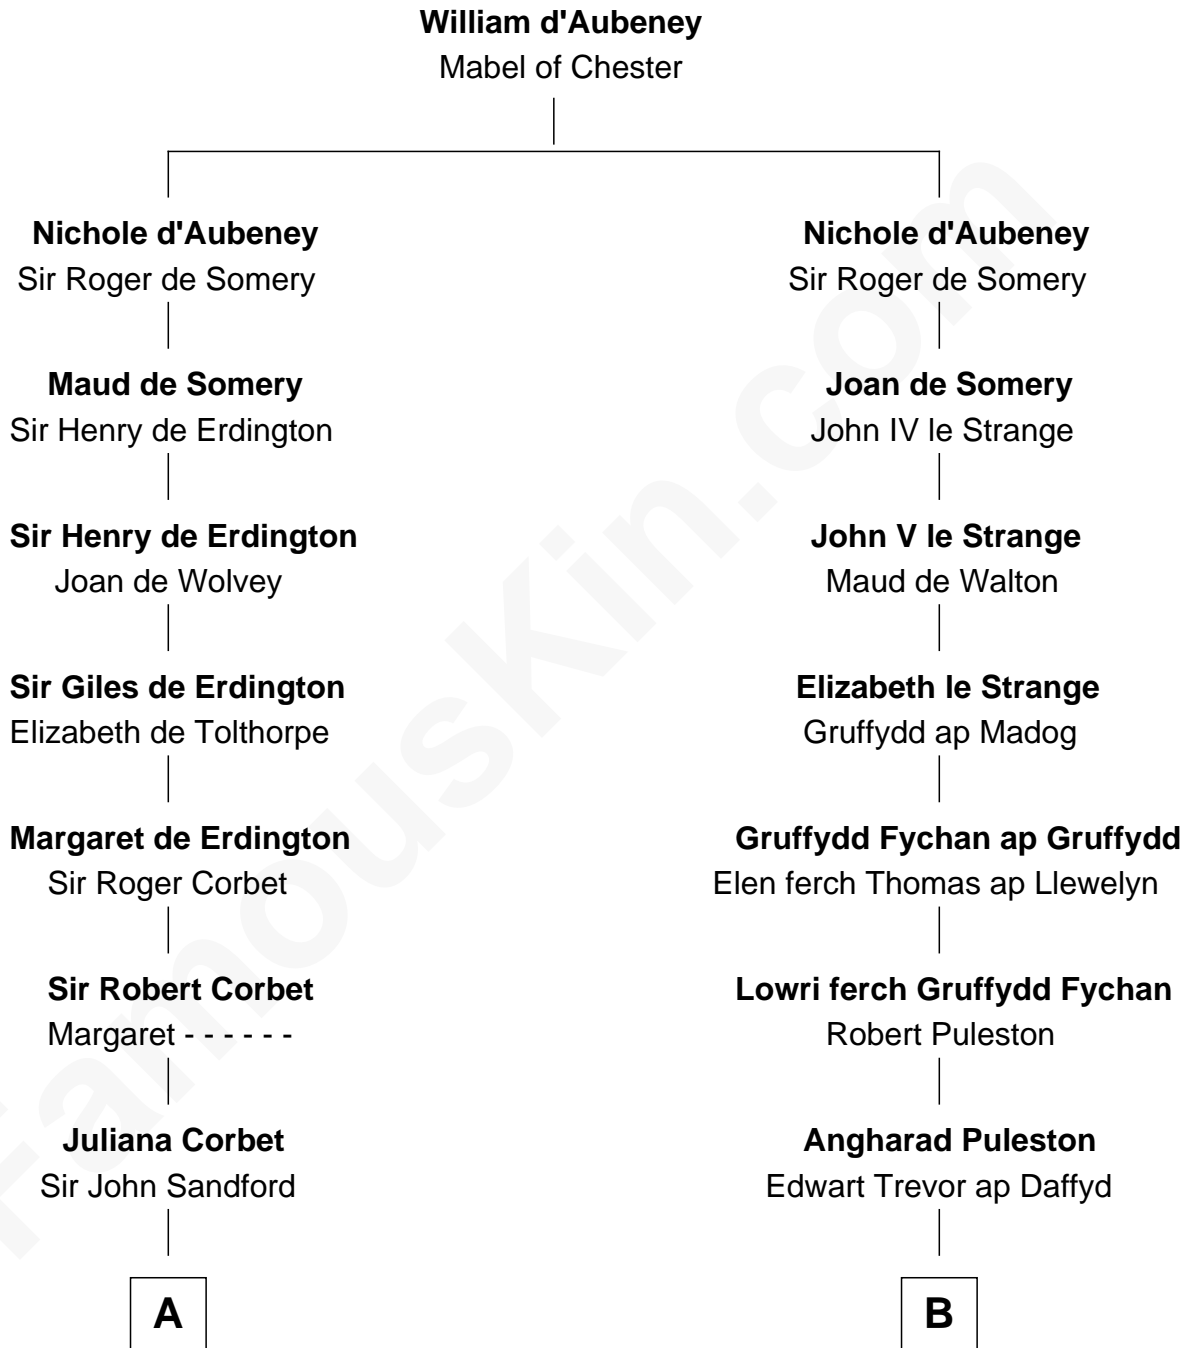

FamousKin.com
Relationship Chart of
Admiral Richard Byrd
Polar Explorer

18th cousin 3 times removed of
Jane (Appleton) Pierce
First Lady of President Franklin Pierce

C

Evelyn Taylor Byrd

Benjamin Harrison

Anne Harrison

Richard Evelyn Byrd

Col. William Byrd

Jane Meriwether Rivers

Richard Evelyn Byrd

Eleanor Bolling Flood

Admiral Richard Byrd

Polar Explorer