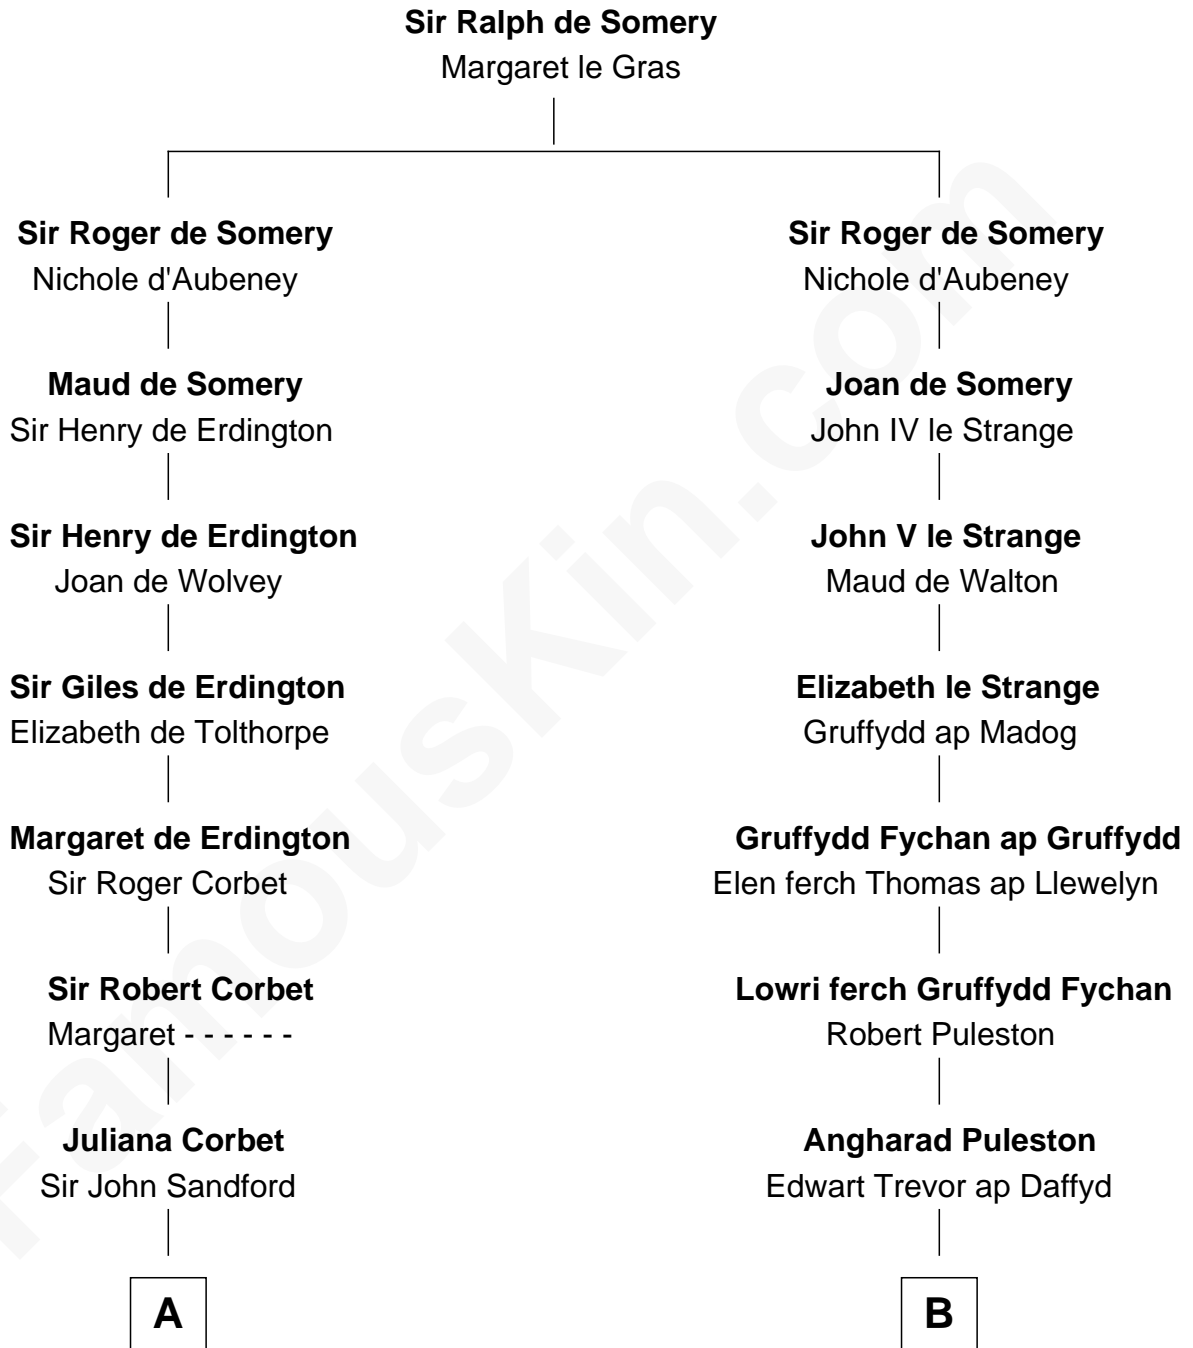

FamousKin.com
Relationship Chart of
Admiral Richard Byrd
Polar Explorer

18th cousin 3 times removed of
Jane (Appleton) Pierce
First Lady of President Franklin Pierce

C

Evelyn Taylor Byrd

Benjamin Harrison

Anne Harrison

Richard Evelyn Byrd

Col. William Byrd

Jane Meriwether Rivers

Richard Evelyn Byrd

Eleanor Bolling Flood

Admiral Richard Byrd

Polar Explorer