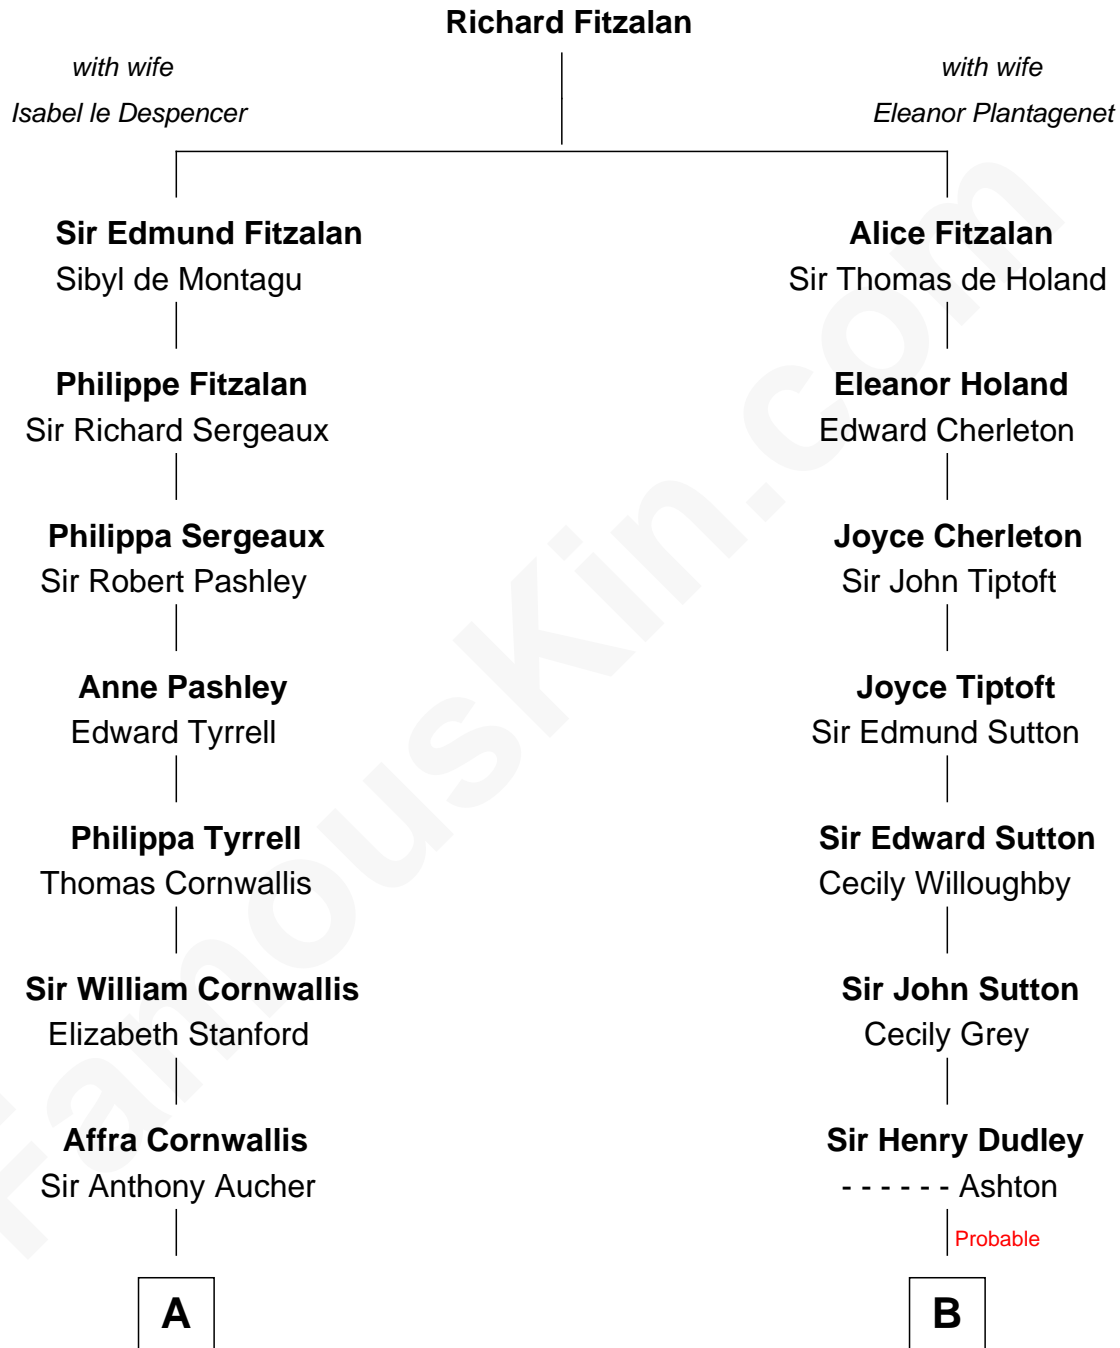

FamousKin.com
Relationship Chart of
Admiral Richard Byrd
Polar Explorer

14th cousin 7 times removed of
Jane (Appleton) Pierce
First Lady of President Franklin Pierce

C

Eliza Bolling West
Dr. Joel Walker Flood

Col. Henry De La Warr Flood
Mary Elizabeth Trent

Joel Walker Flood
Ella Faulkner

Eleanor Bolling Flood
Richard Evelyn Byrd

Admiral Richard Byrd
Polar Explorer

FamousKin.com