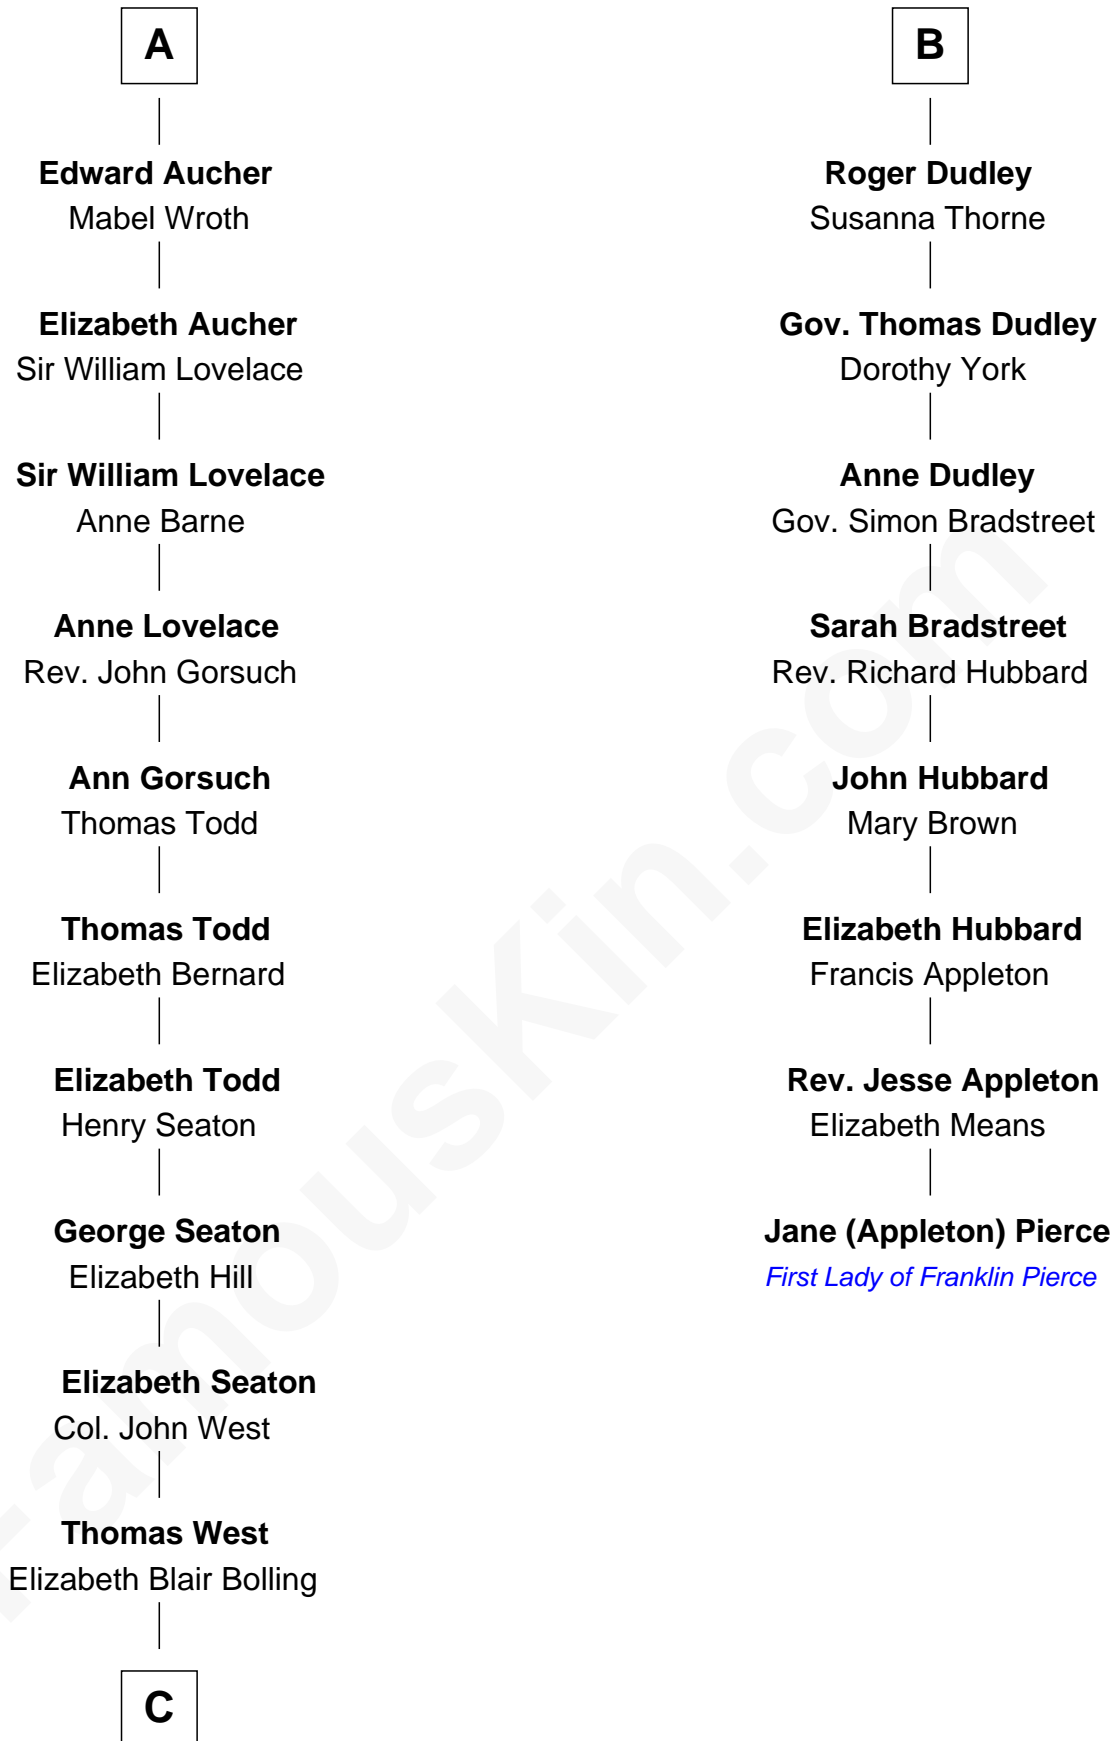

FamousKin.com
Relationship Chart of
Admiral Richard Byrd
Polar Explorer

14th cousin 7 times removed of
Jane (Appleton) Pierce
First Lady of President Franklin Pierce

C

Eliza Bolling West
Dr. Joel Walker Flood

Col. Henry De La Warr Flood
Mary Elizabeth Trent

Joel Walker Flood
Ella Faulkner

Eleanor Bolling Flood
Richard Evelyn Byrd

Admiral Richard Byrd
Polar Explorer

FamousKin.com