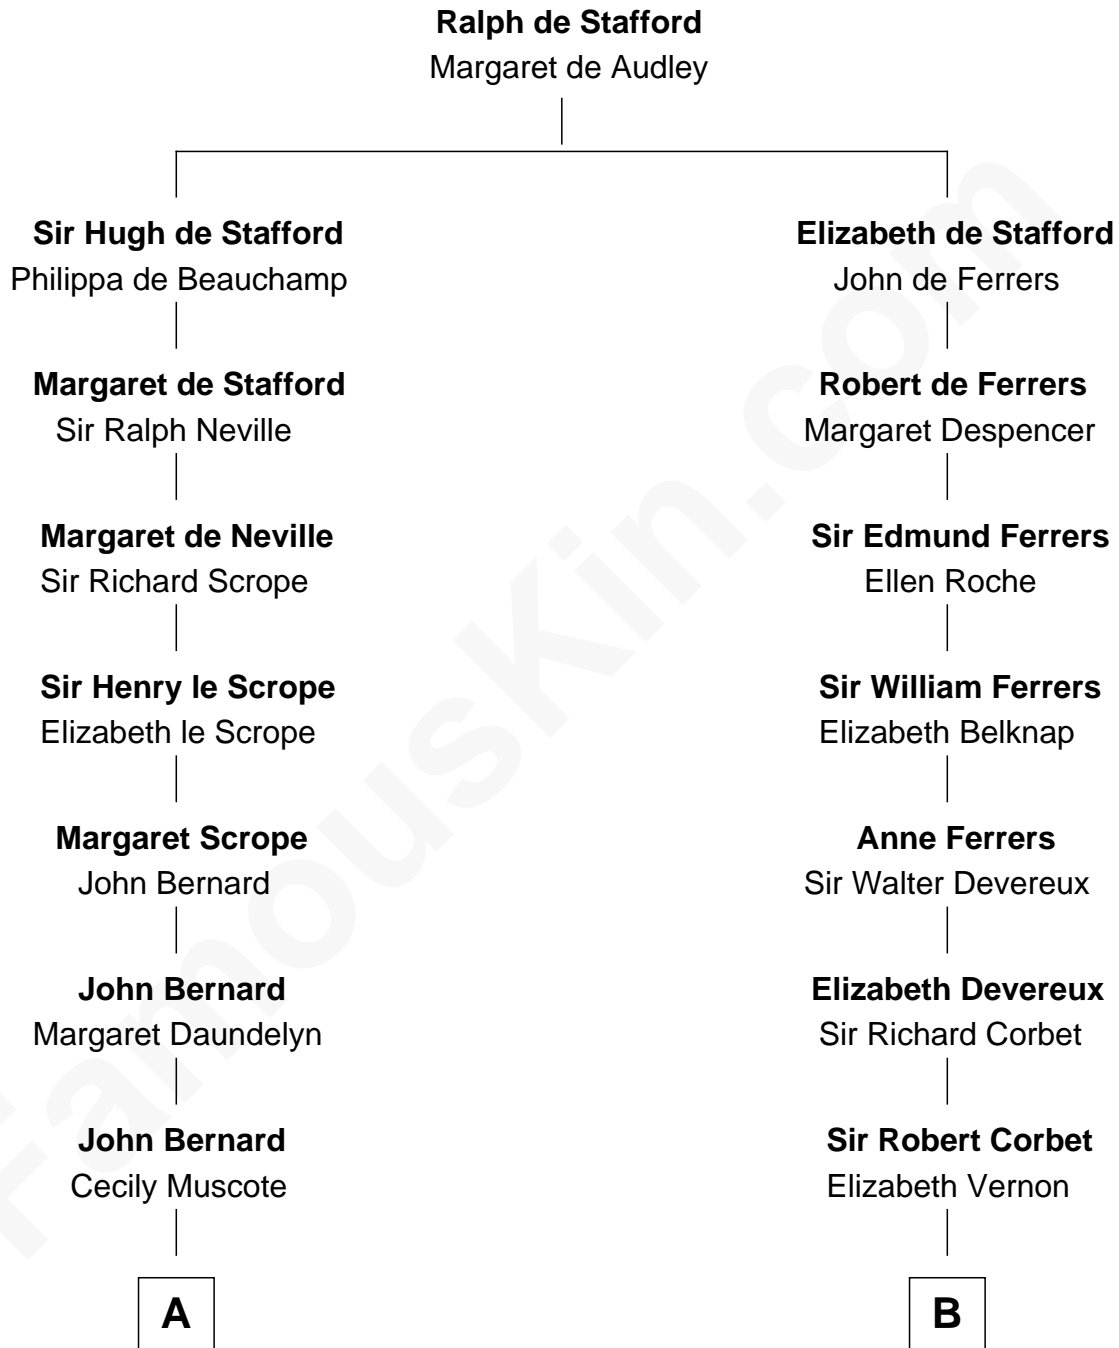

FamousKin.com
Relationship Chart of
Admiral Richard Byrd
Polar Explorer

17th cousin 3 times removed of
Henry Sturgis Morgan
Co-Founder of Morgan Stanley

C

Charles F. Tracy

Louisa Kirkland

Frances Louisa Tracy

John Pierpont Morgan

John Pierpont Morgan

Jane Norton Grew

Henry Sturgis Morgan

Co-Founder of Morgan Stanley

FamousKin.com