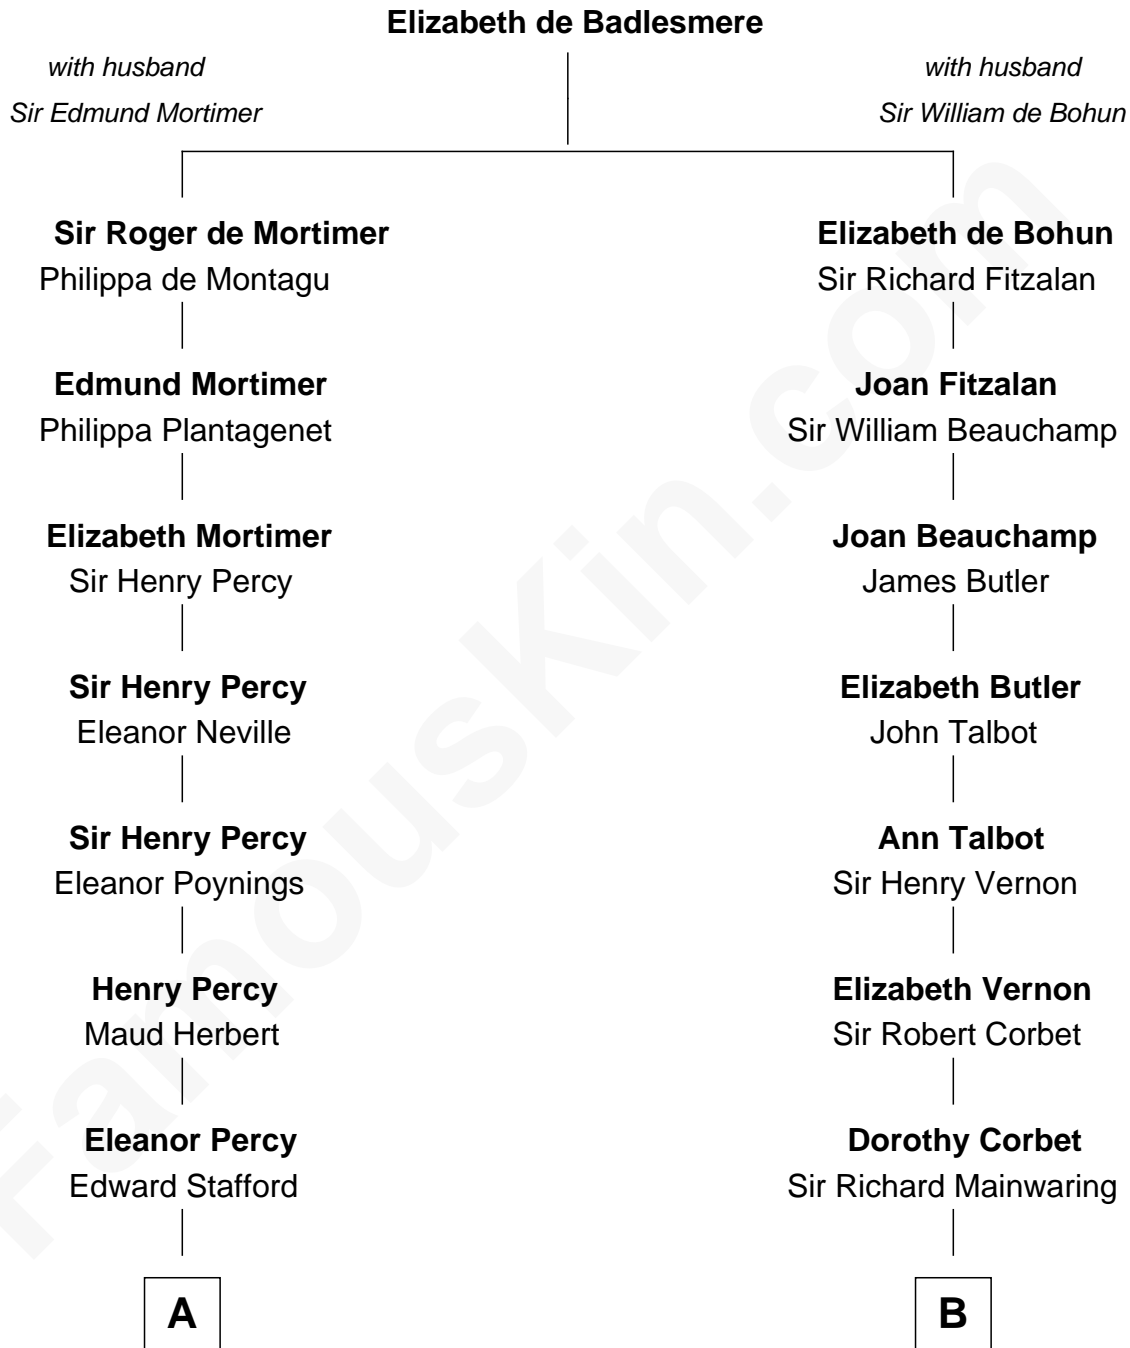

**FamousKin.com**  
**Relationship Chart of**  
**Admiral Richard Byrd**  
*Polar Explorer*

19th cousin 1 time removed of  
**Henry Sturgis Morgan**  
*Co-Founder of Morgan Stanley*

**C**

**Richard Evelyn Byrd**  
Anne Harrison

**Col. William Byrd**  
Jane Meriwether Rivers

**Richard Evelyn Byrd**  
Eleanor Bolling Flood

**Admiral Richard Byrd**  
*Polar Explorer*

**D**

**Frances Louisa Tracy**  
John Pierpont Morgan

**John Pierpont Morgan**  
Jane Norton Grew