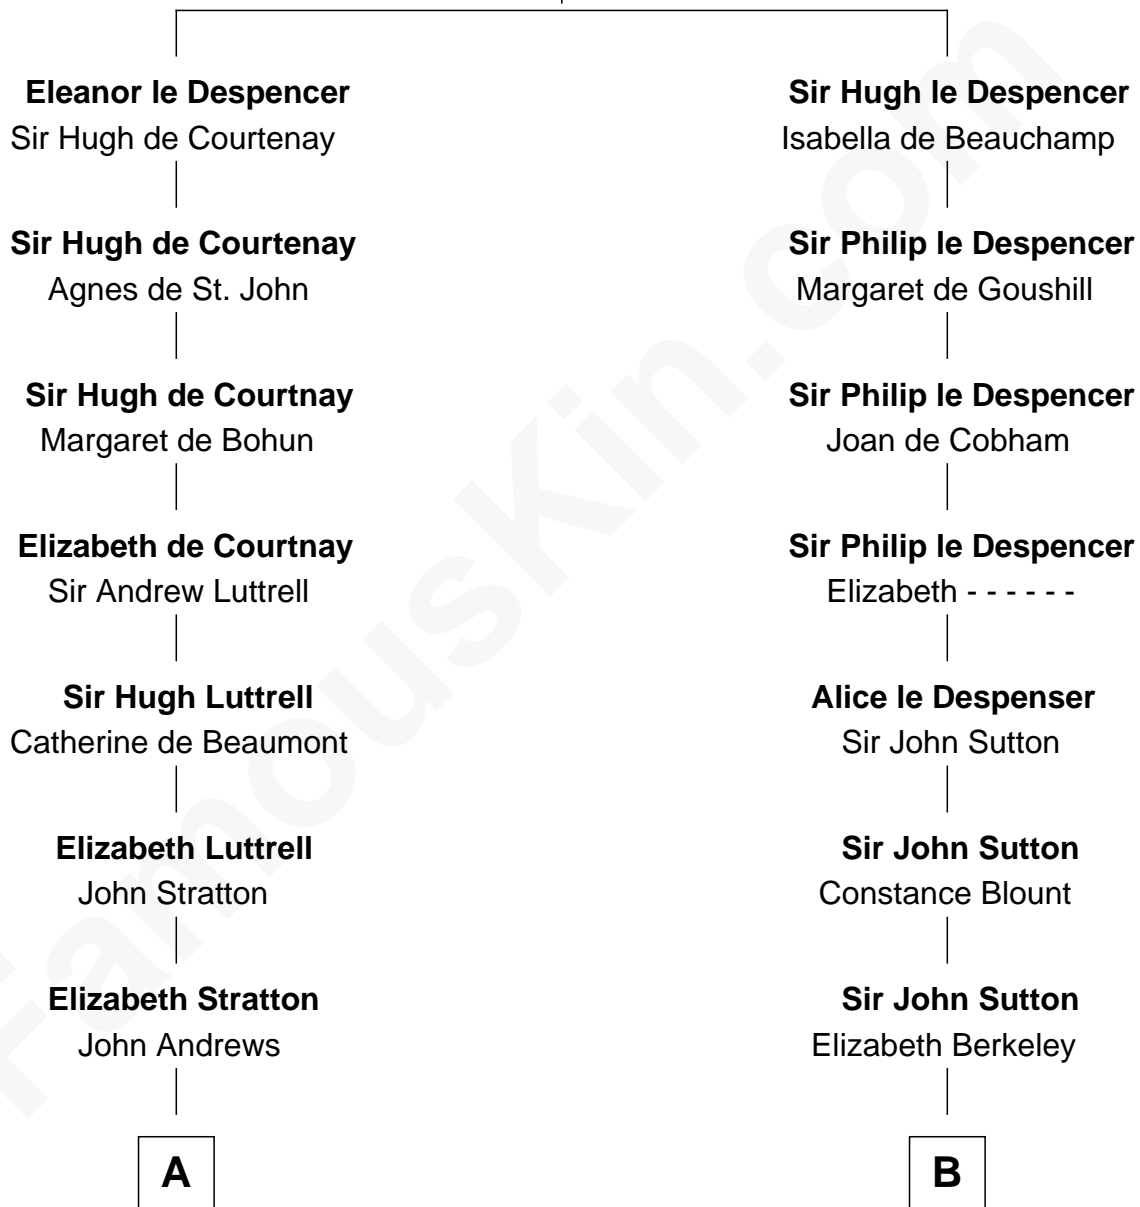

FamousKin.com
Relationship Chart of
Admiral Richard Byrd
Polar Explorer

20th cousin 1 time removed of
Henry Sturgis Morgan
Co-Founder of Morgan Stanley

Sir Hugh le Despencer
 Aveline Basset

C

Richard Evelyn Byrd

Anne Harrison

Col. William Byrd
Jane Meriwether Rivers

Richard Evelyn Byrd
Eleanor Bolling Flood

Admiral Richard Byrd
Polar Explorer

D

William Gedney Tracy

Rachel Huntington

Charles F. Tracy
Louisa Kirkland