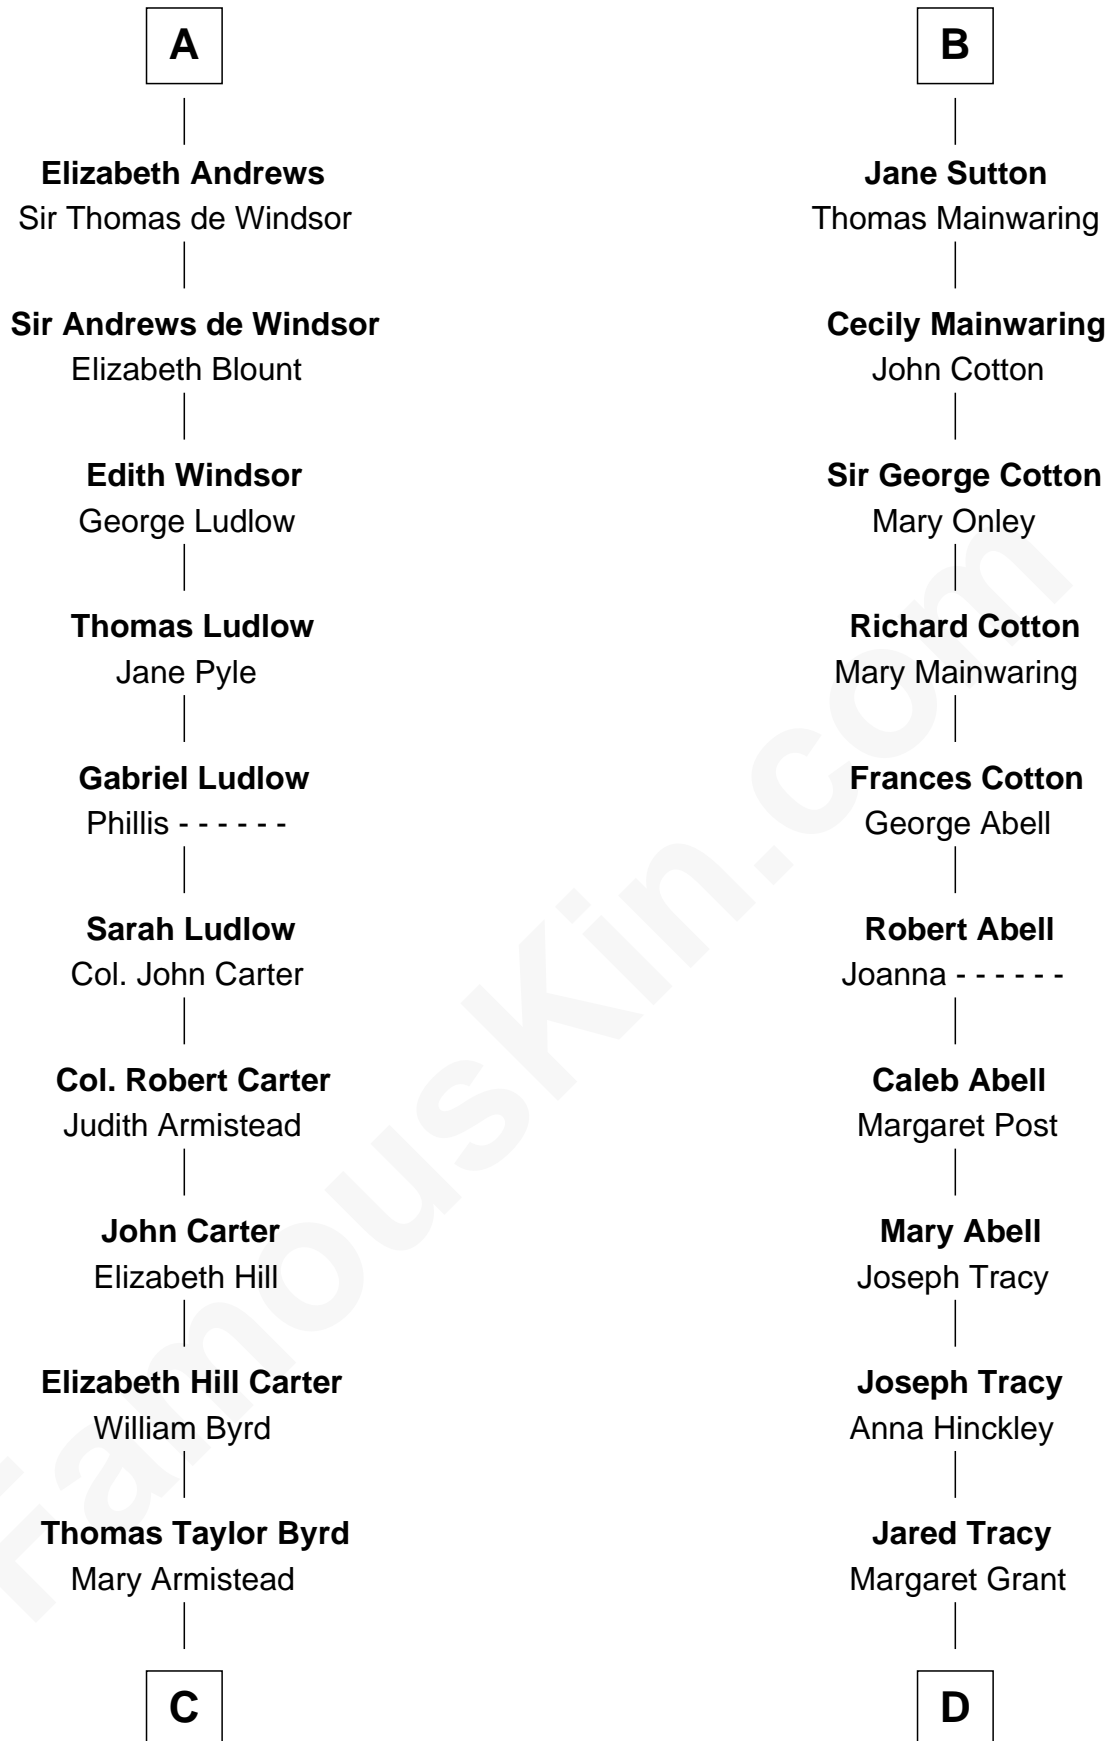

FamousKin.com
Relationship Chart of
Admiral Richard Byrd
Polar Explorer

20th cousin 1 time removed of
Henry Sturgis Morgan
Co-Founder of Morgan Stanley

Sir Hugh le Despencer
 Aveline Basset

C

Richard Evelyn Byrd

Anne Harrison

Col. William Byrd
Jane Meriwether Rivers

Richard Evelyn Byrd
Eleanor Bolling Flood

Admiral Richard Byrd
Polar Explorer

D

William Gedney Tracy

Rachel Huntington

Charles F. Tracy
Louisa Kirkland