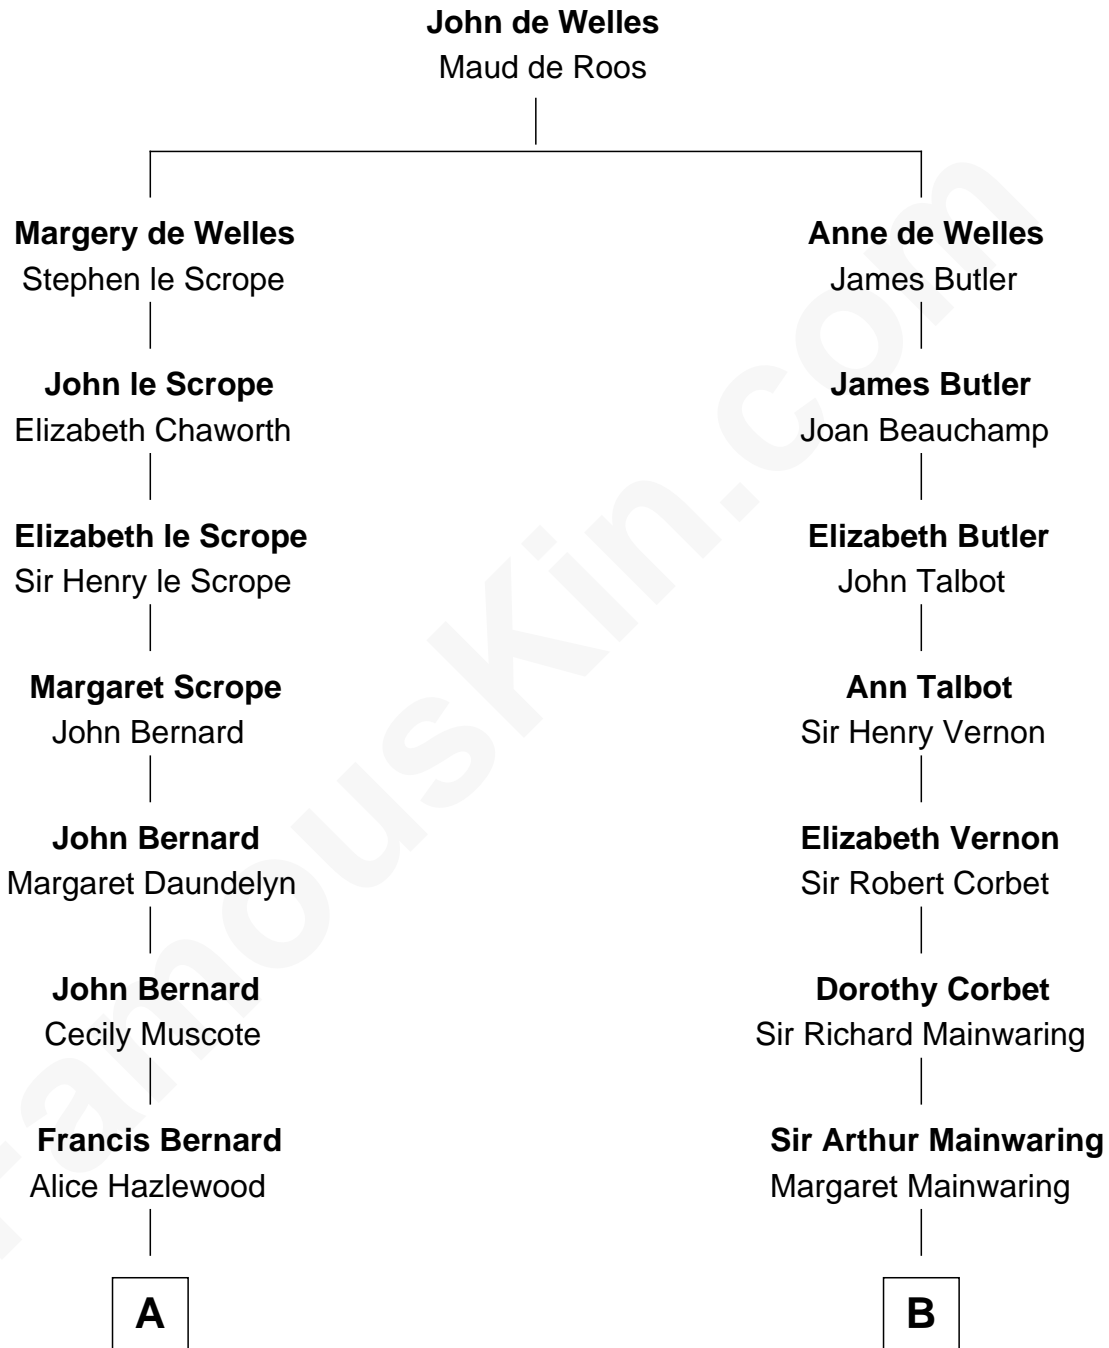

FamousKin.com
Relationship Chart of
Admiral Richard Byrd
Polar Explorer

16th cousin 2 times removed of
Henry Sturgis Morgan
Co-Founder of Morgan Stanley

C

John Pierpont Morgan

Jane Norton Grew

Henry Sturgis Morgan

Co-Founder of Morgan Stanley

FamousKin.com