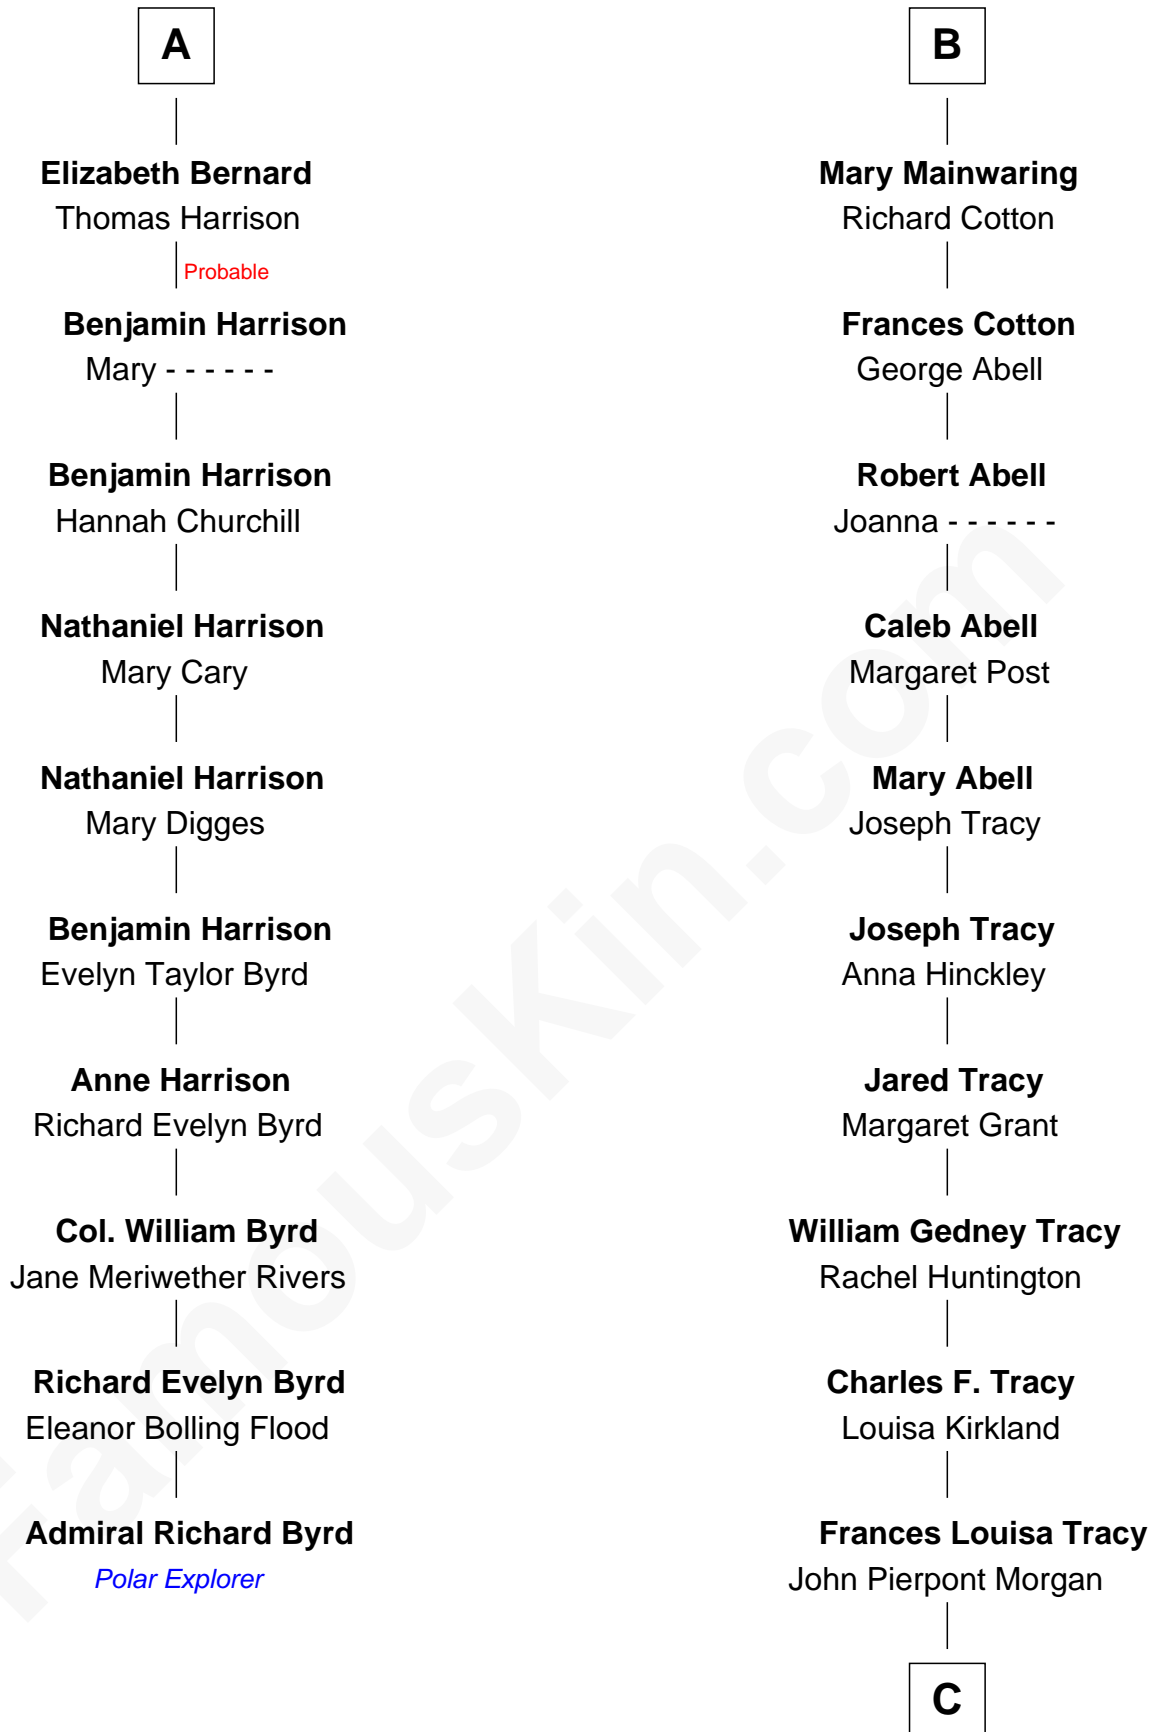

FamousKin.com
Relationship Chart of
Admiral Richard Byrd
Polar Explorer

16th cousin 2 times removed of
Henry Sturgis Morgan
Co-Founder of Morgan Stanley

C

John Pierpont Morgan

Jane Norton Grew

Henry Sturgis Morgan