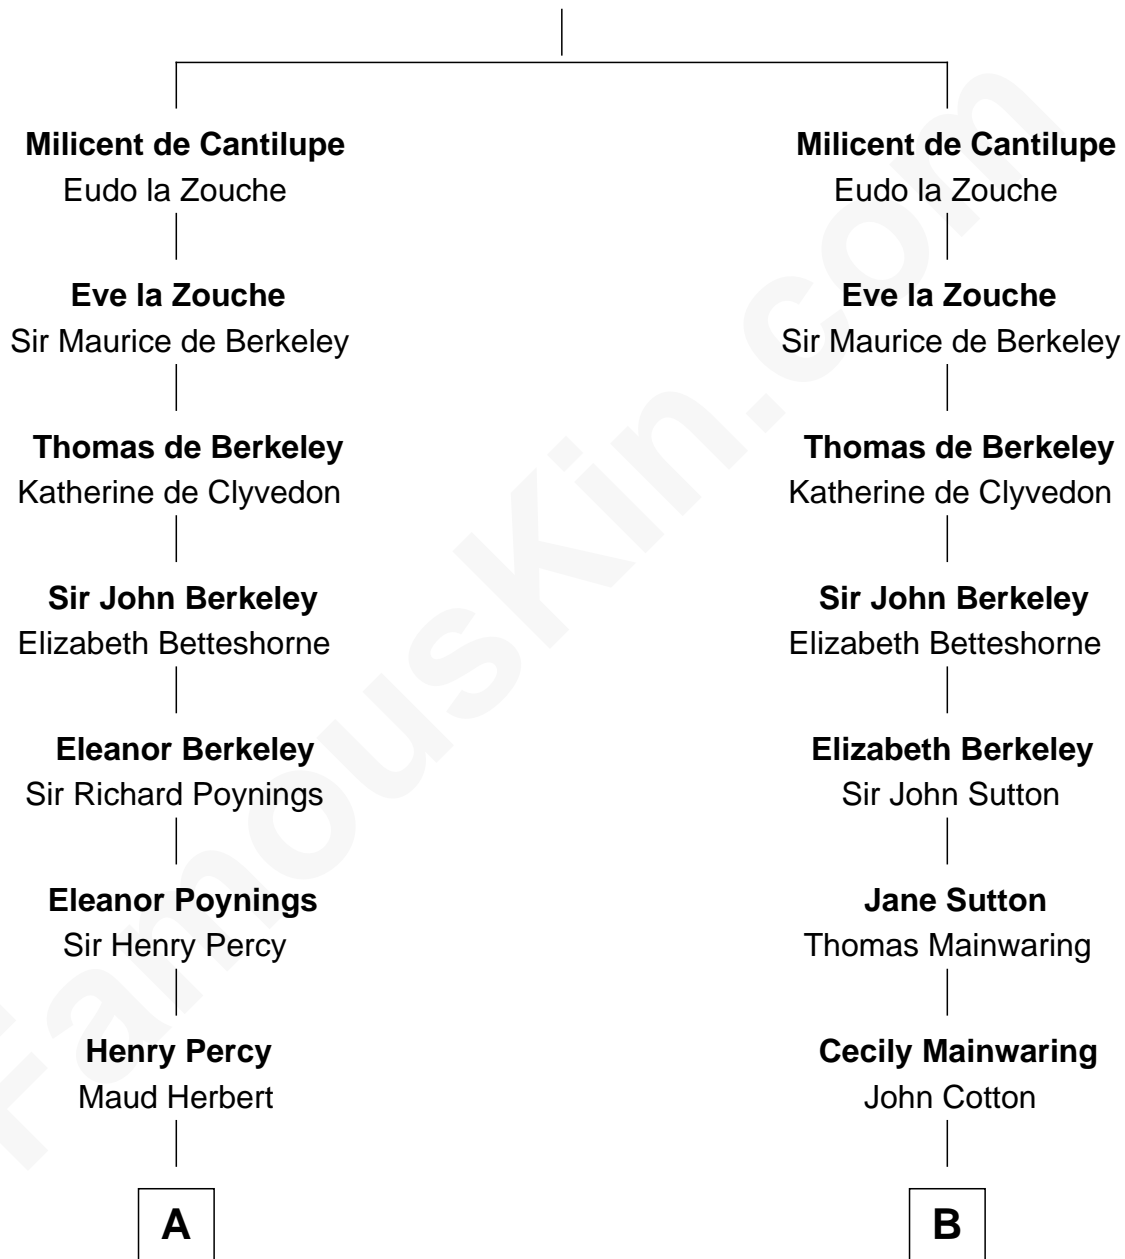

**FamousKin.com**  
**Relationship Chart of**  
**Admiral Richard Byrd**  
*Polar Explorer*

19th cousin 2 times removed of  
**Henry Sturgis Morgan**  
*Co-Founder of Morgan Stanley*

**Sir William de Cantilupe**  
 Eve de Braiose

**C**

**Thomas Taylor Byrd**

Mary Armistead

**Richard Evelyn Byrd**

Anne Harrison

**Col. William Byrd**

Jane Meriwether Rivers

**Richard Evelyn Byrd**

Eleanor Bolling Flood

**Admiral Richard Byrd**

*Polar Explorer*

**D**

**Frances Louisa Tracy**

John Pierpont Morgan

**John Pierpont Morgan**

Jane Norton Grew