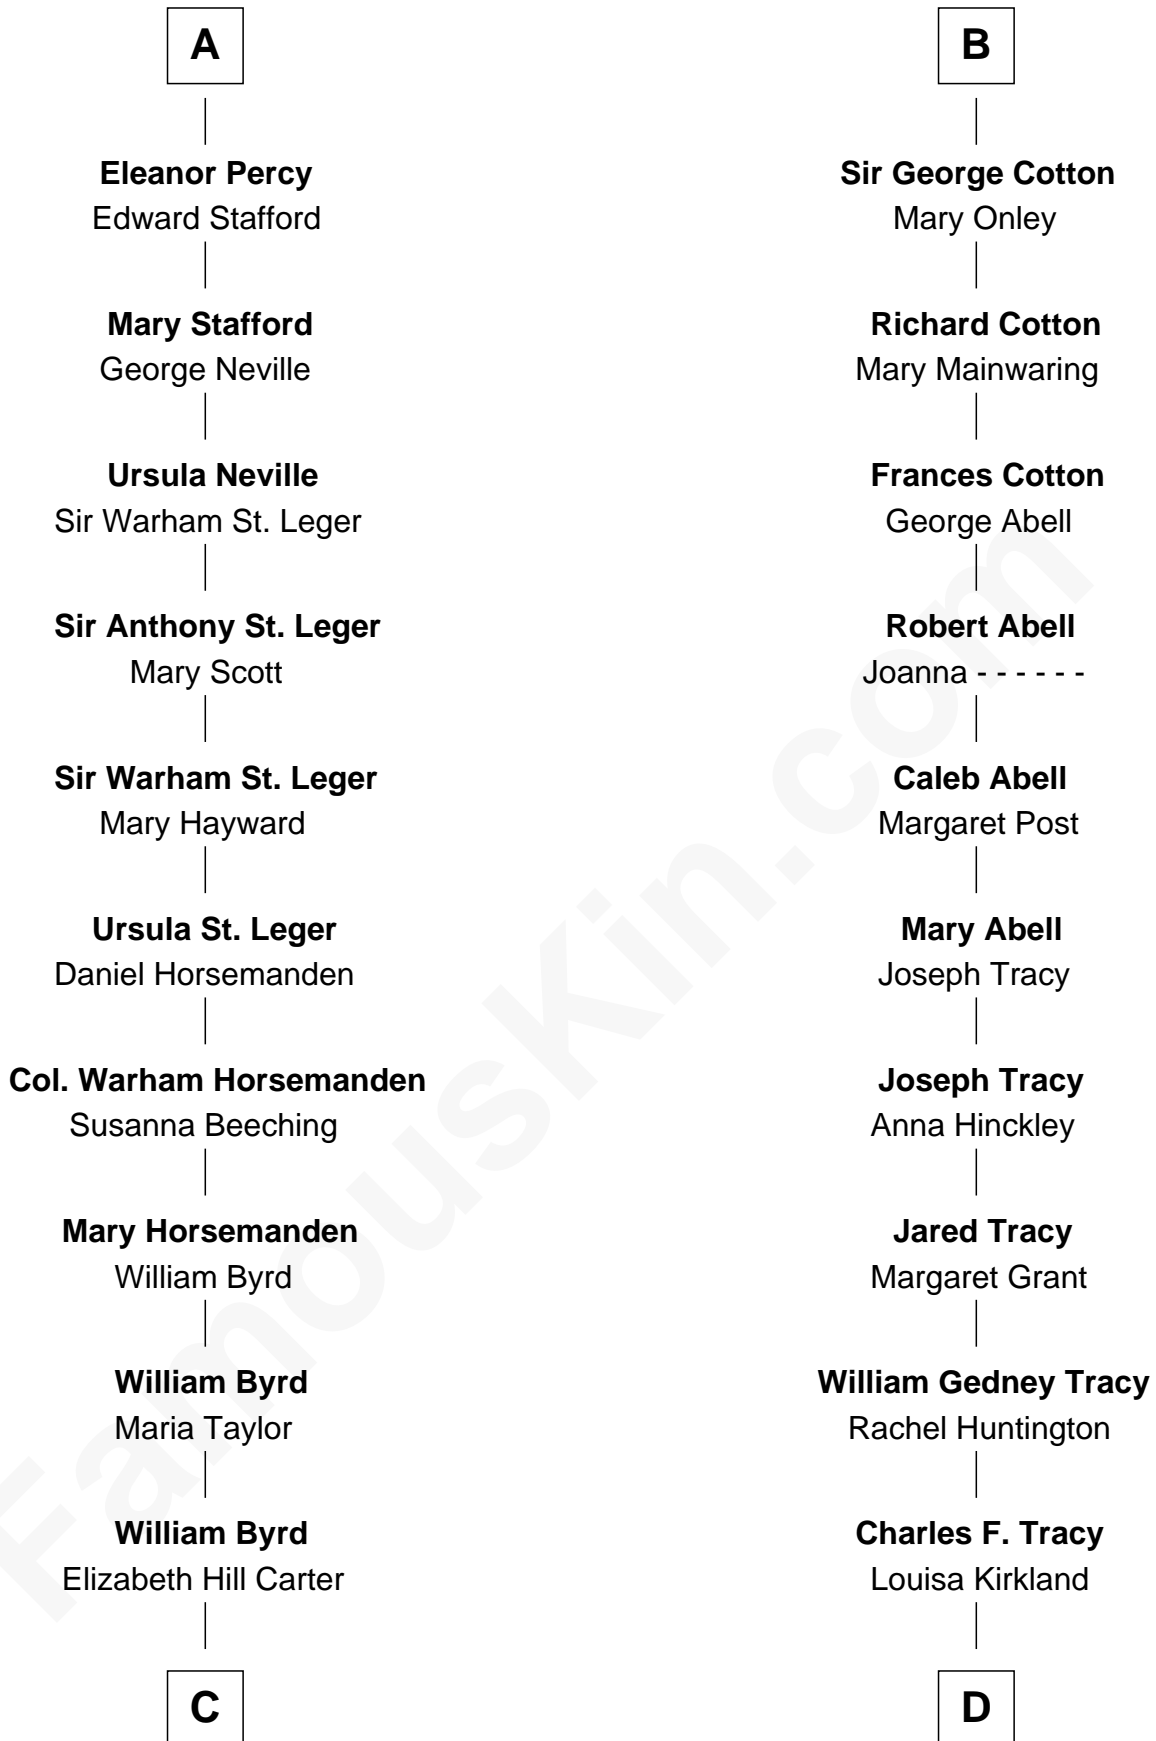

**FamousKin.com**  
**Relationship Chart of**  
**Admiral Richard Byrd**  
*Polar Explorer*

19th cousin 2 times removed of  
**Henry Sturgis Morgan**  
*Co-Founder of Morgan Stanley*

**Sir William de Cantilupe**  
 Eve de Braiose

**C**

**Thomas Taylor Byrd**

Mary Armistead

**Richard Evelyn Byrd**

Anne Harrison

**Col. William Byrd**

Jane Meriwether Rivers

**Richard Evelyn Byrd**

Eleanor Bolling Flood

**Admiral Richard Byrd**

*Polar Explorer*

**D**

**Frances Louisa Tracy**

John Pierpont Morgan

**John Pierpont Morgan**

Jane Norton Grew