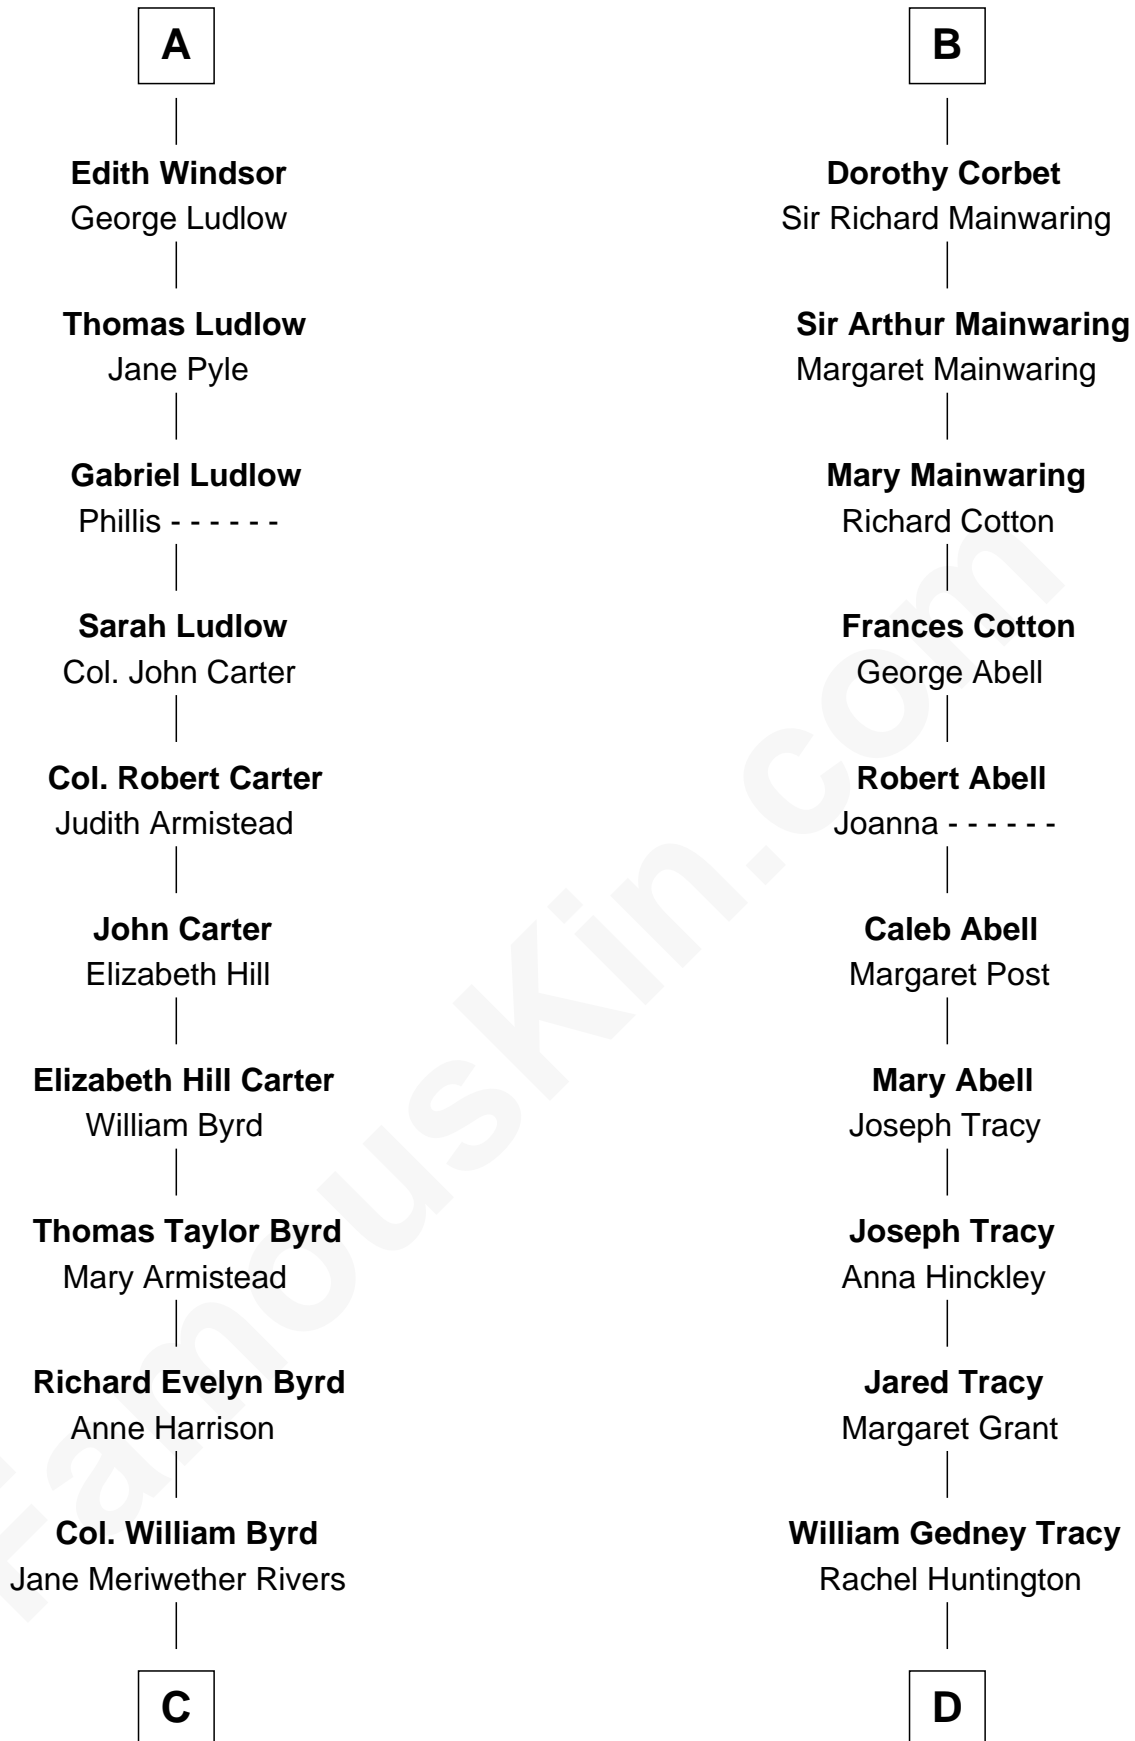

**FamousKin.com**  
**Relationship Chart of**  
**Admiral Richard Byrd**  
*Polar Explorer*

18th cousin 2 times removed of

**Henry Sturgis Morgan**  
*Co-Founder of Morgan Stanley*

**C**

**Richard Evelyn Byrd**  
Eleanor Bolling Flood

**Admiral Richard Byrd**  
*Polar Explorer*

**D**

**Charles F. Tracy**  
Louisa Kirkland

**Frances Louisa Tracy**  
John Pierpont Morgan

**John Pierpont Morgan**  
Jane Norton Grew

**Henry Sturgis Morgan**  
*Co-Founder of Morgan Stanley*