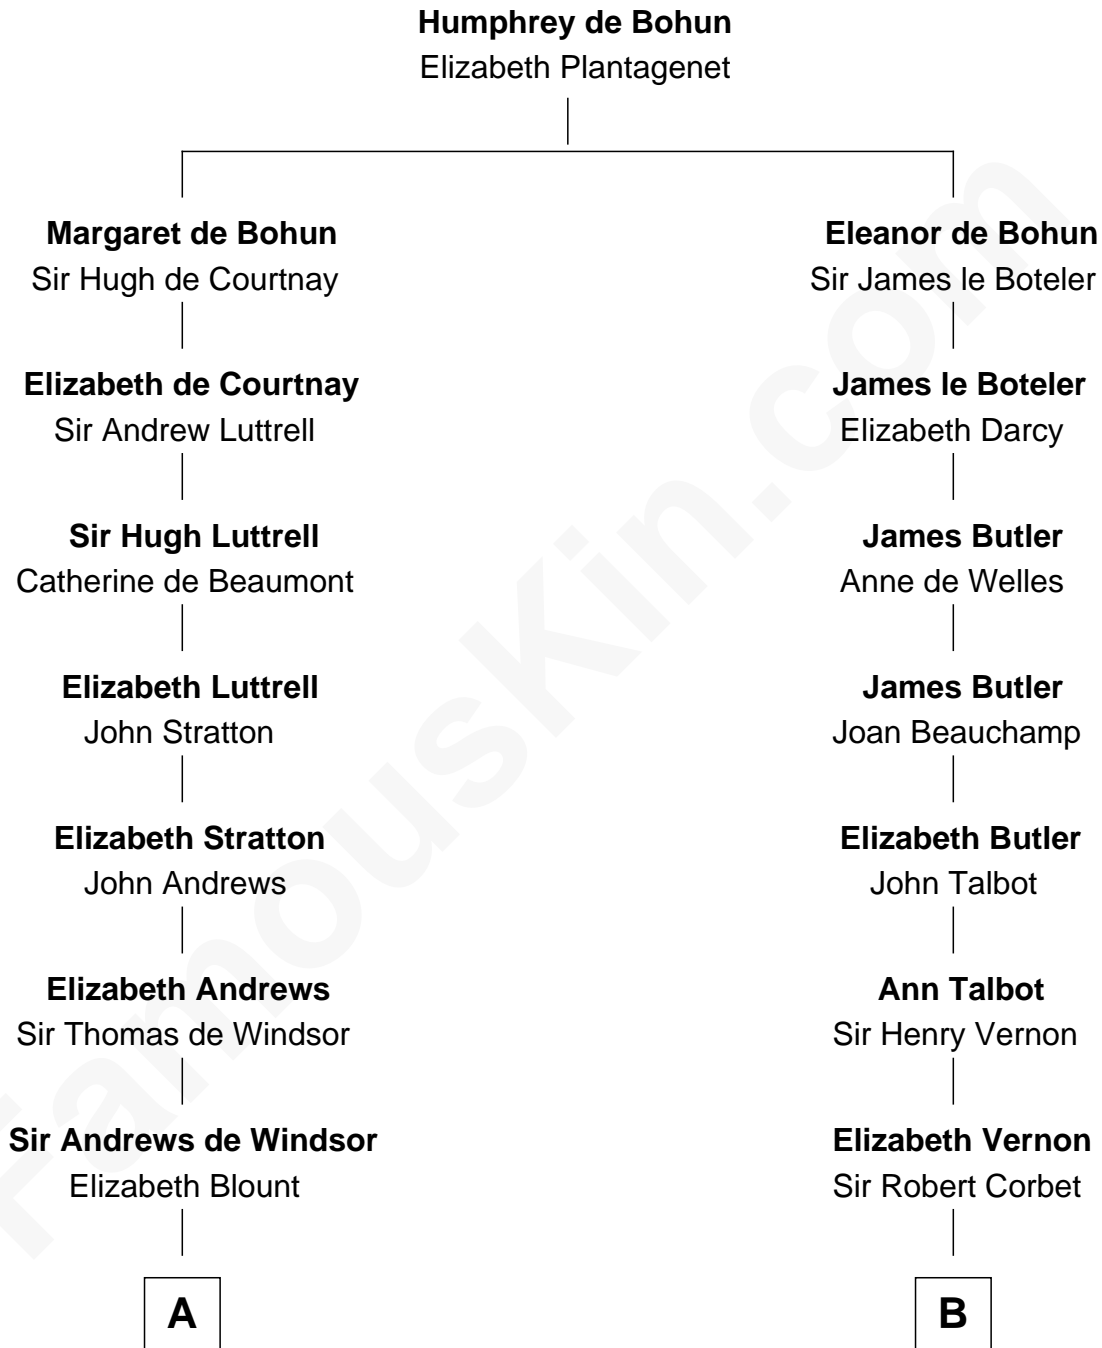

**FamousKin.com**  
**Relationship Chart of**  
**Admiral Richard Byrd**  
*Polar Explorer*

18th cousin 2 times removed of

**Henry Sturgis Morgan**  
*Co-Founder of Morgan Stanley*

**C**

**Richard Evelyn Byrd**  
Eleanor Bolling Flood

**Admiral Richard Byrd**  
*Polar Explorer*

**D**

**Charles F. Tracy**  
Louisa Kirkland

**Frances Louisa Tracy**  
John Pierpont Morgan

**John Pierpont Morgan**  
Jane Norton Grew

**Henry Sturgis Morgan**  
*Co-Founder of Morgan Stanley*