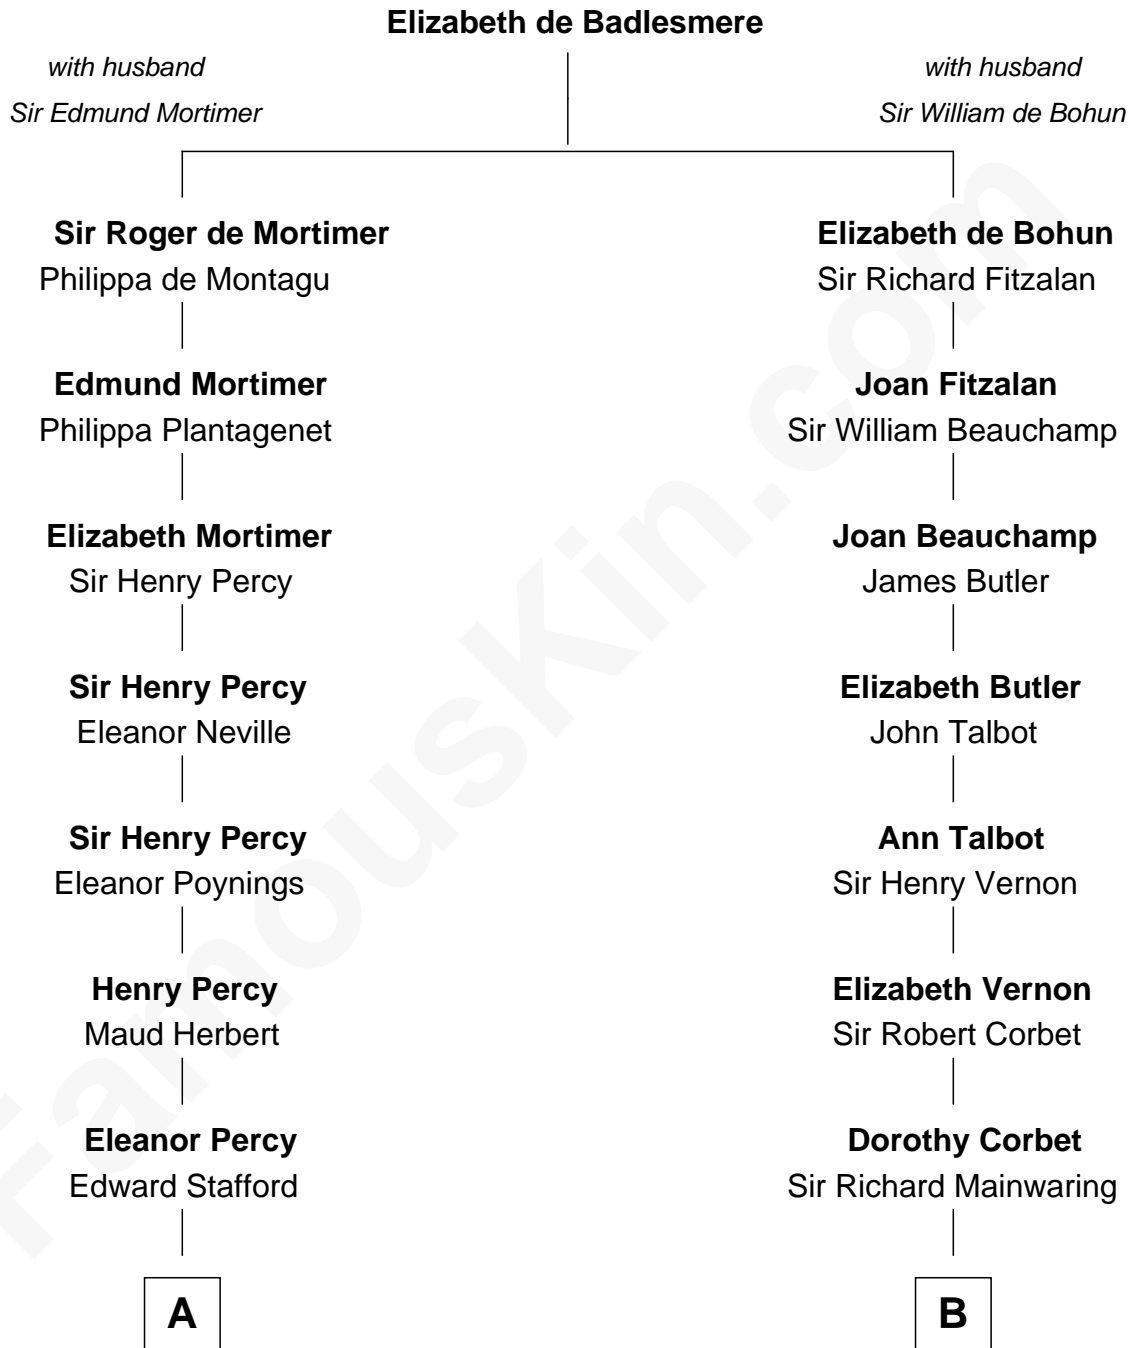

FamousKin.com
Relationship Chart of
Admiral Richard Byrd
Polar Explorer

18th cousin 2 times removed of

J.P. Morgan, Jr.
American Banker and Philanthropist

C

Richard Evelyn Byrd
Anne Harrison

Col. William Byrd
Jane Meriwether Rivers

Richard Evelyn Byrd
Eleanor Bolling Flood

Admiral Richard Byrd
Polar Explorer

D

Frances Louisa Tracy
John Pierpont Morgan

J.P. Morgan, Jr.
American Banker and Philanthropist

FamousKin.com