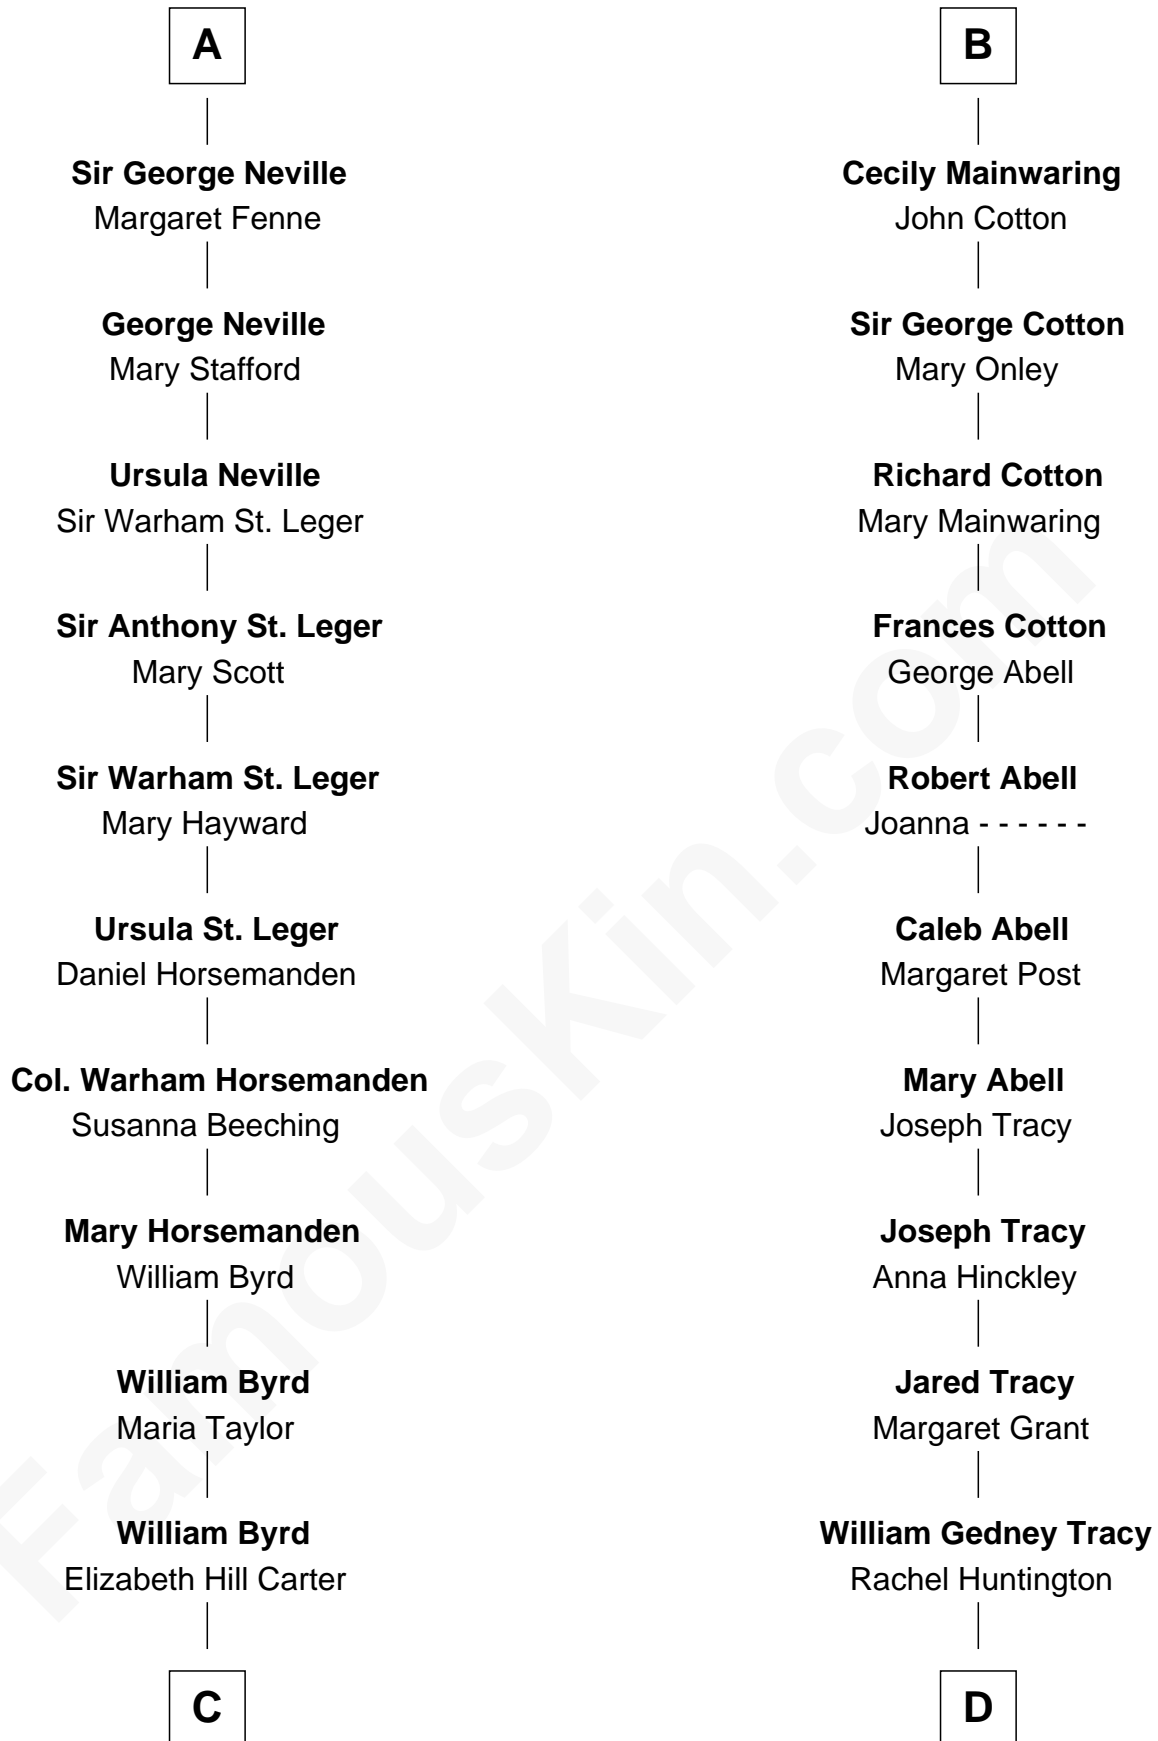

**FamousKin.com**  
**Relationship Chart of**  
**Admiral Richard Byrd**  
*Polar Explorer*

19th cousin 2 times removed of

**J.P. Morgan, Jr.**  
*American Banker and Philanthropist*

**C**

**Thomas Taylor Byrd**

Mary Armistead

**Richard Evelyn Byrd**

Anne Harrison

**Col. William Byrd**

Jane Meriwether Rivers

**Richard Evelyn Byrd**

Eleanor Bolling Flood

**Admiral Richard Byrd**

*Polar Explorer*

**D**

**Charles F. Tracy**

Louisa Kirkland

**Frances Louisa Tracy**

John Pierpont Morgan

**J.P. Morgan, Jr.**

*American Banker and Philanthropist*