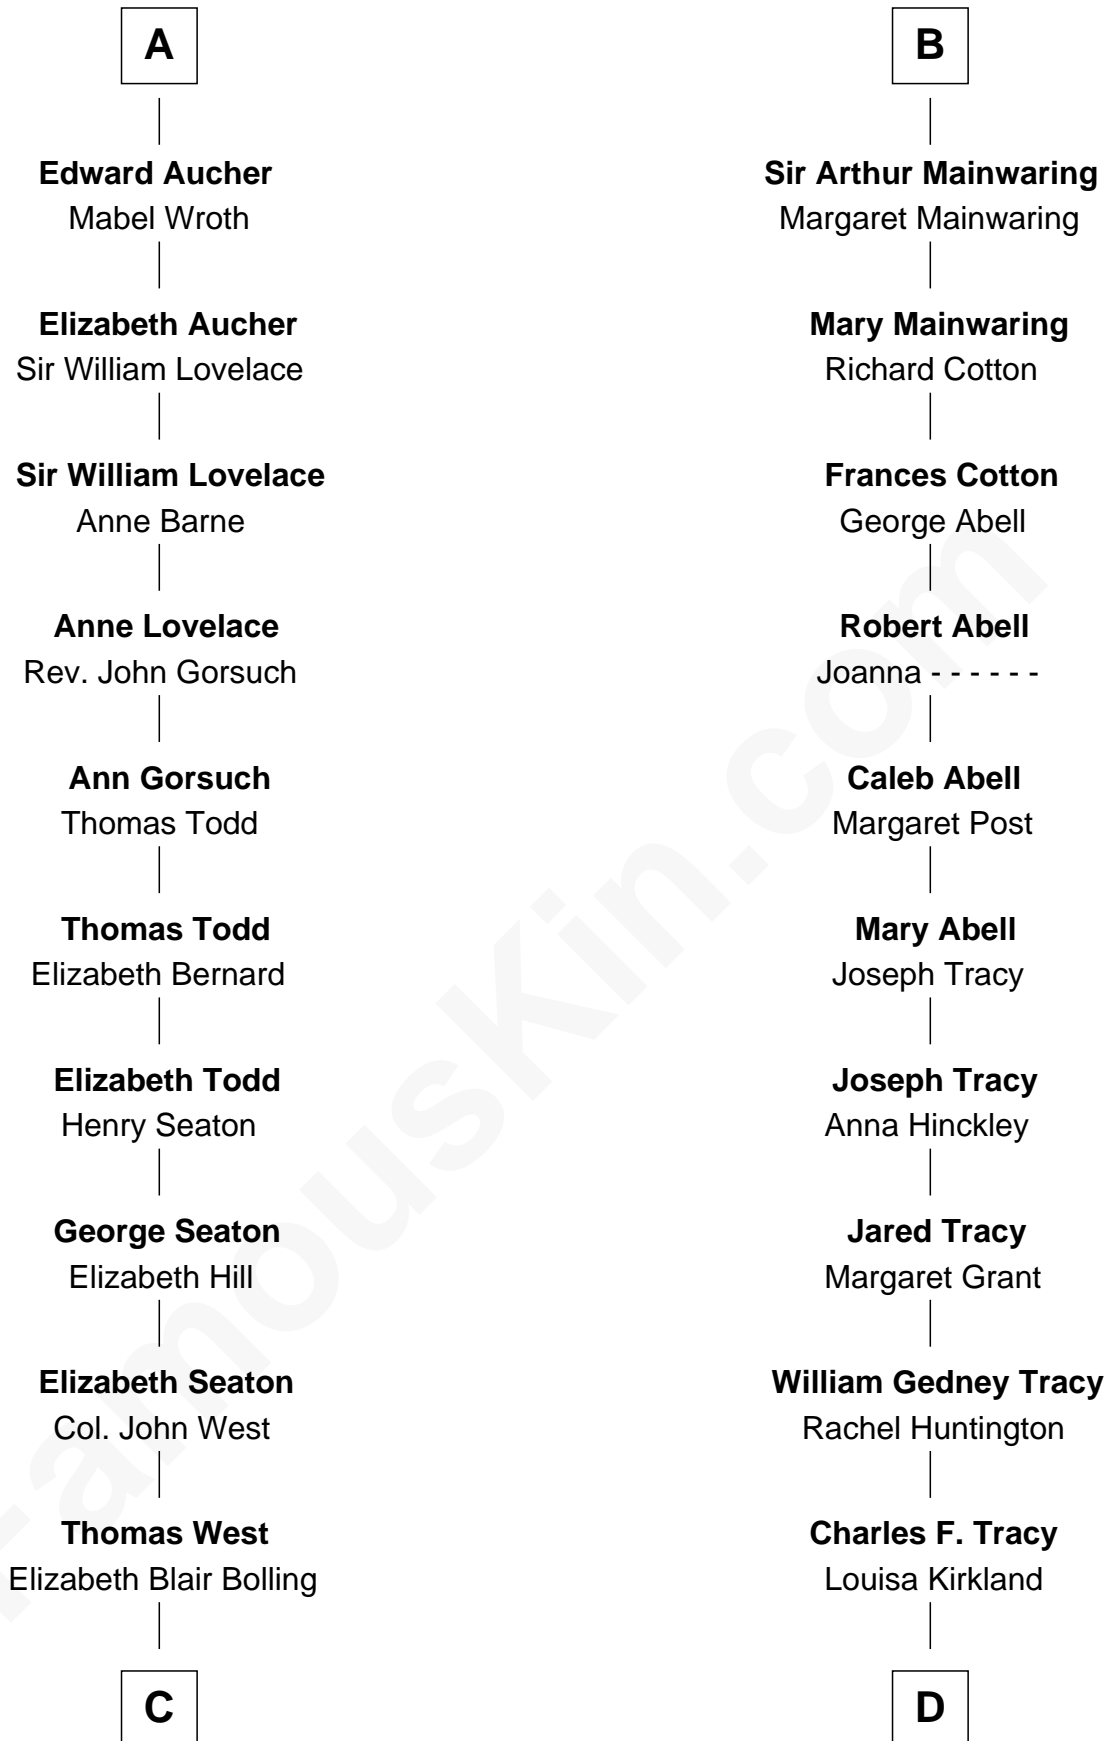

**FamousKin.com**  
**Relationship Chart of**  
**Admiral Richard Byrd**  
*Polar Explorer*

18th cousin 3 times removed of

**J.P. Morgan, Jr.**  
*American Banker and Philanthropist*

**C**

**Eliza Bolling West**  
Dr. Joel Walker Flood

**Col. Henry De La Warr Flood**  
Mary Elizabeth Trent

**Joel Walker Flood**  
Ella Faulkner

**Eleanor Bolling Flood**  
Richard Evelyn Byrd

**Admiral Richard Byrd**  
*Polar Explorer*

**D**

**Frances Louisa Tracy**  
John Pierpont Morgan