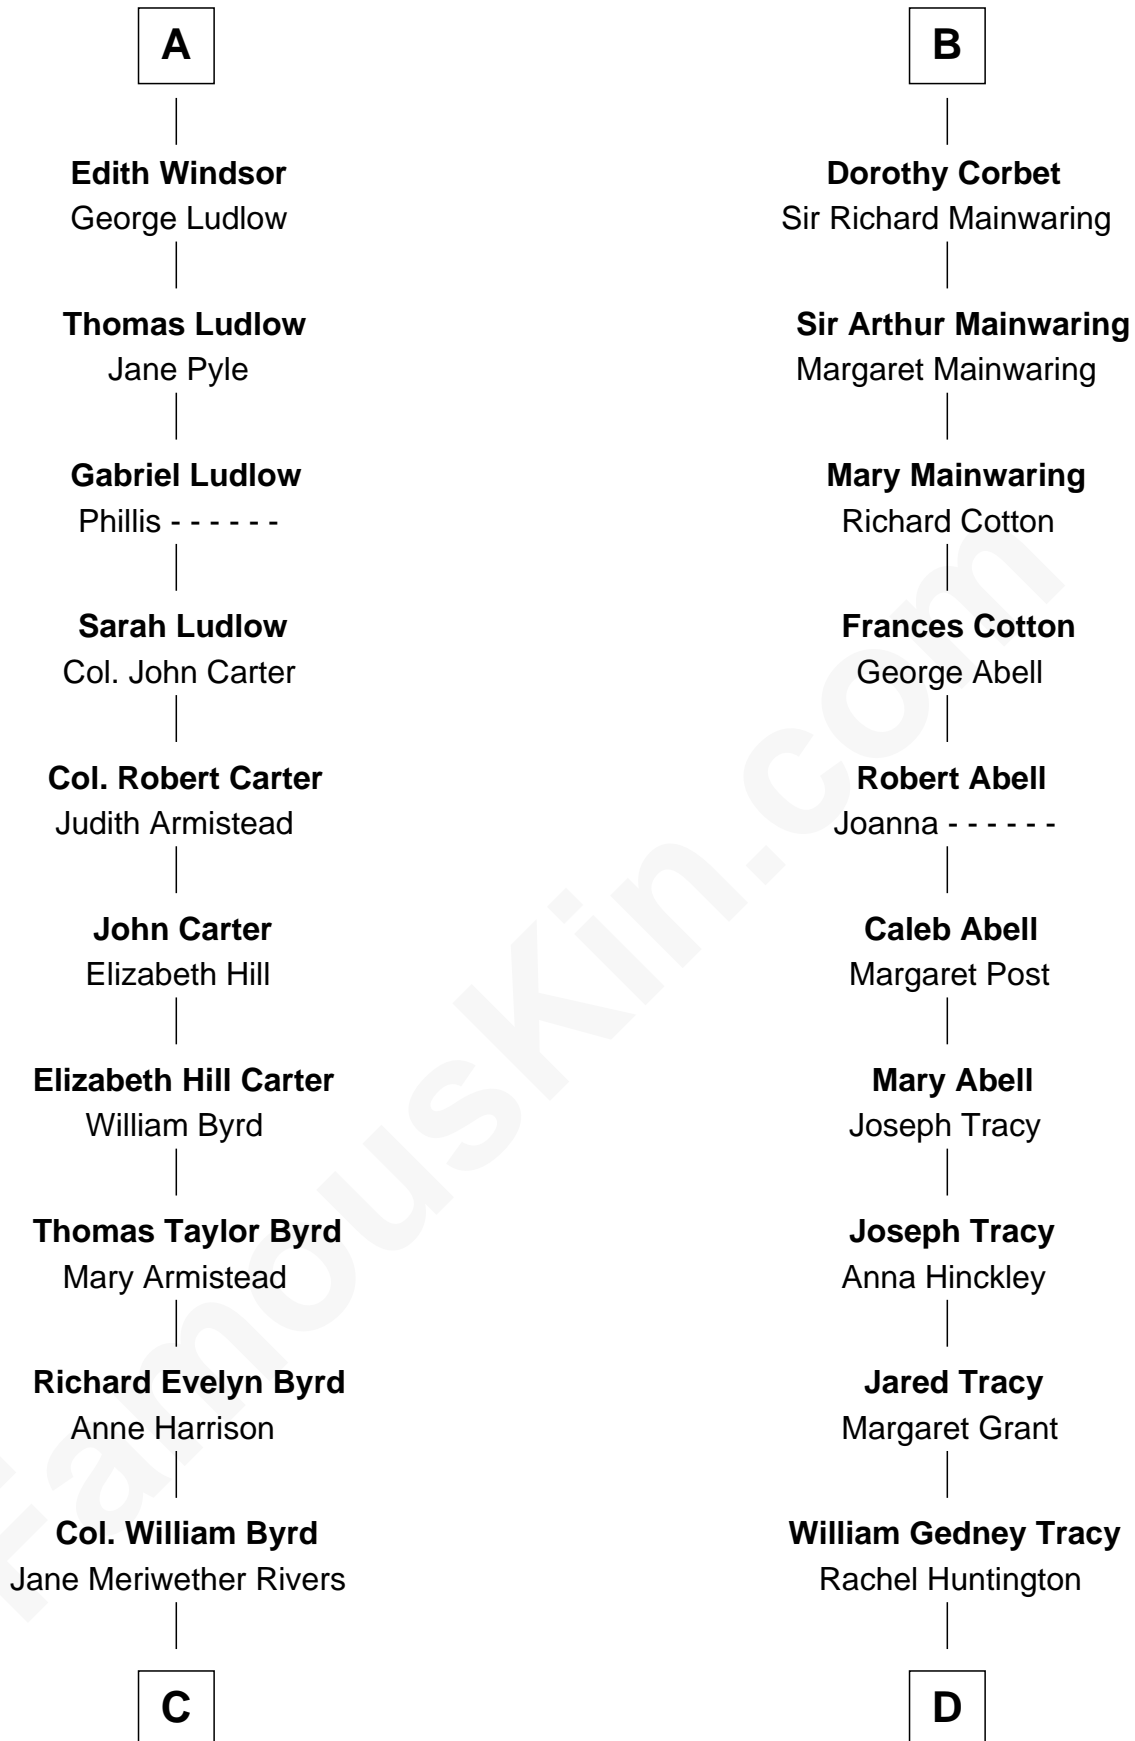

FamousKin.com
Relationship Chart of
Admiral Richard Byrd
Polar Explorer

18th cousin 1 time removed of

J.P. Morgan, Jr.
American Banker and Philanthropist

Humphrey de Bohun
 Elizabeth Plantagenet

C

Richard Evelyn Byrd
Eleanor Bolling Flood

Admiral Richard Byrd
Polar Explorer

D

Charles F. Tracy
Louisa Kirkland

Frances Louisa Tracy
John Pierpont Morgan

J.P. Morgan, Jr.
American Banker and Philanthropist

FamousKin.com