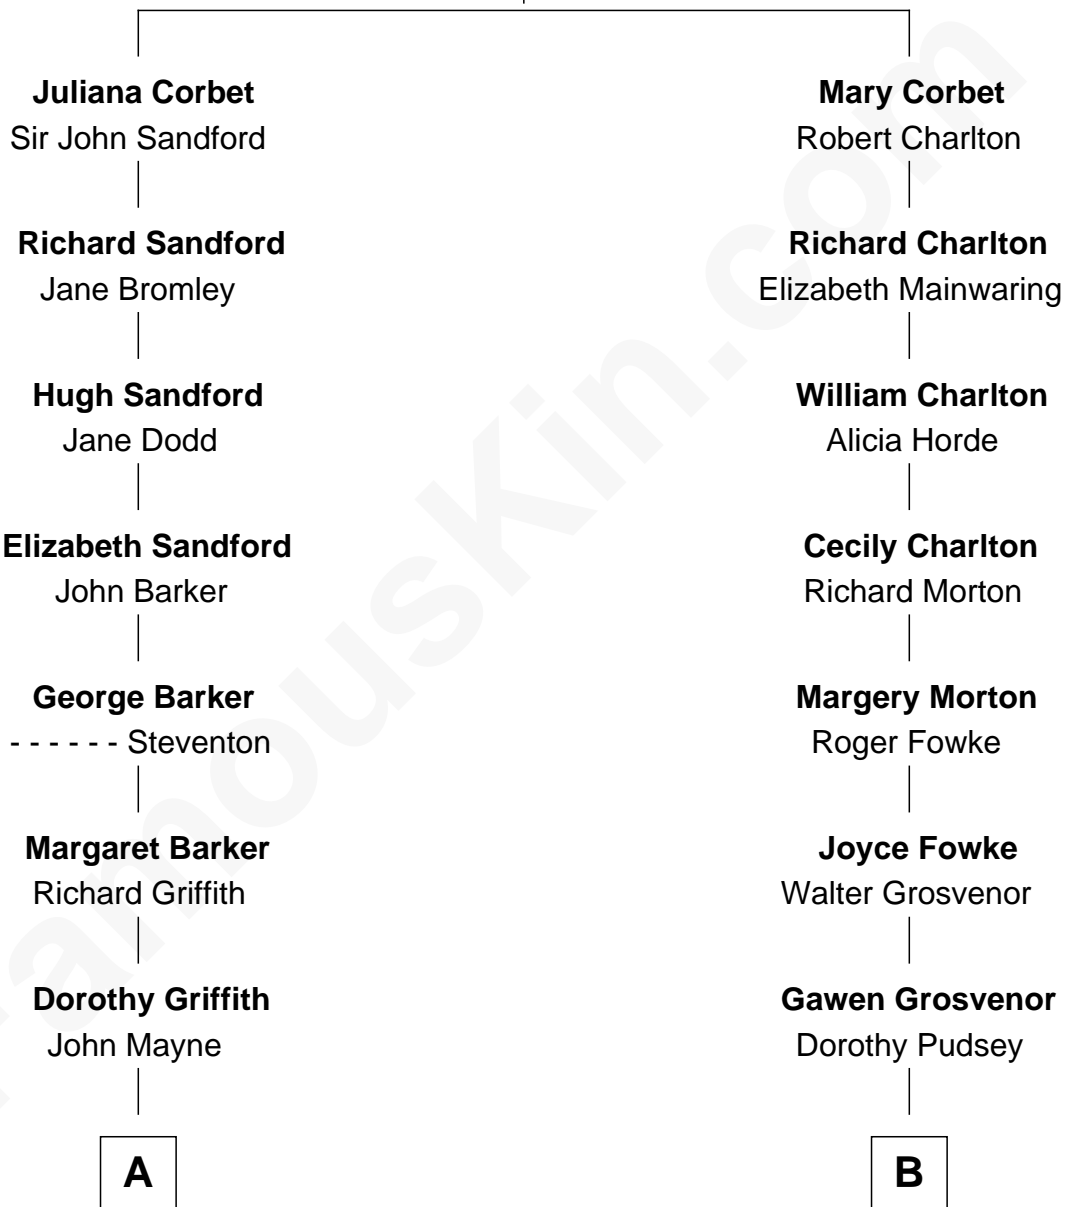

**FamousKin.com**  
**Relationship Chart of**  
**Admiral Richard Byrd**  
*Polar Explorer*

14th cousin 1 time removed of  
**Fitzhugh Lee**  
*40th Governor of Virginia*

**Sir Robert Corbet**  
 Margaret - - - - -

**A**

**Blanche Mayne**

Charles Harrison

**Anne Harrison**

Thomas Willing

**Charles Willing**

Anne Shippen

**Mary Willing**

William Byrd

**Evelyn Taylor Byrd**

Benjamin Harrison

**Anne Harrison**

Richard Evelyn Byrd

**Col. William Byrd**

Jane Meriwether Rivers

**Richard Evelyn Byrd**

Eleanor Bolling Flood

**Admiral Richard Byrd**

*Polar Explorer*

**B**

**Winifred Grosvenor**

Thomas Corbin

**Henry Corbin**

Alice Eltonhead