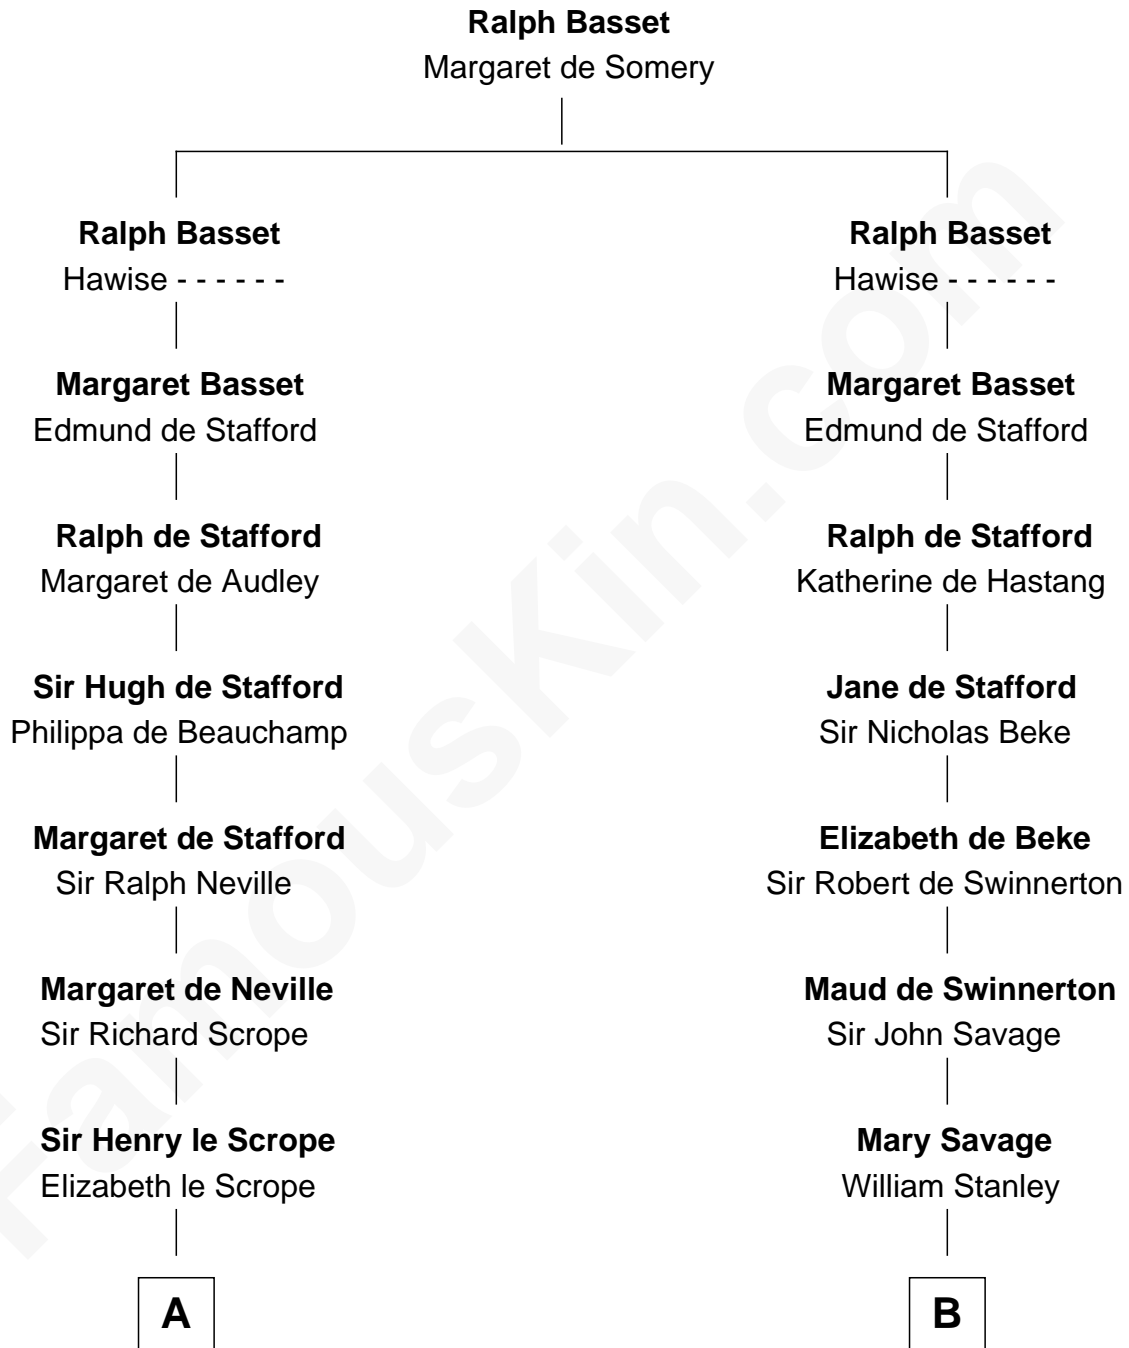

**FamousKin.com**  
**Relationship Chart of**  
**Admiral Richard Byrd**  
*Polar Explorer*

19th cousin 1 time removed of  
**Fitzhugh Lee**  
*40th Governor of Virginia*

**C**

**Anne Harrison**  
Richard Evelyn Byrd

**Col. William Byrd**  
Jane Meriwether Rivers

**Richard Evelyn Byrd**  
Eleanor Bolling Flood

**Admiral Richard Byrd**  
*Polar Explorer*

**D**

**Maj. Gen. Henry Lee**  
Anne Hill Carter

**Sydney Smith Lee**  
Anna Maria Mason

**Fitzhugh Lee**  
*40th Governor of Virginia*

FamousKin.com