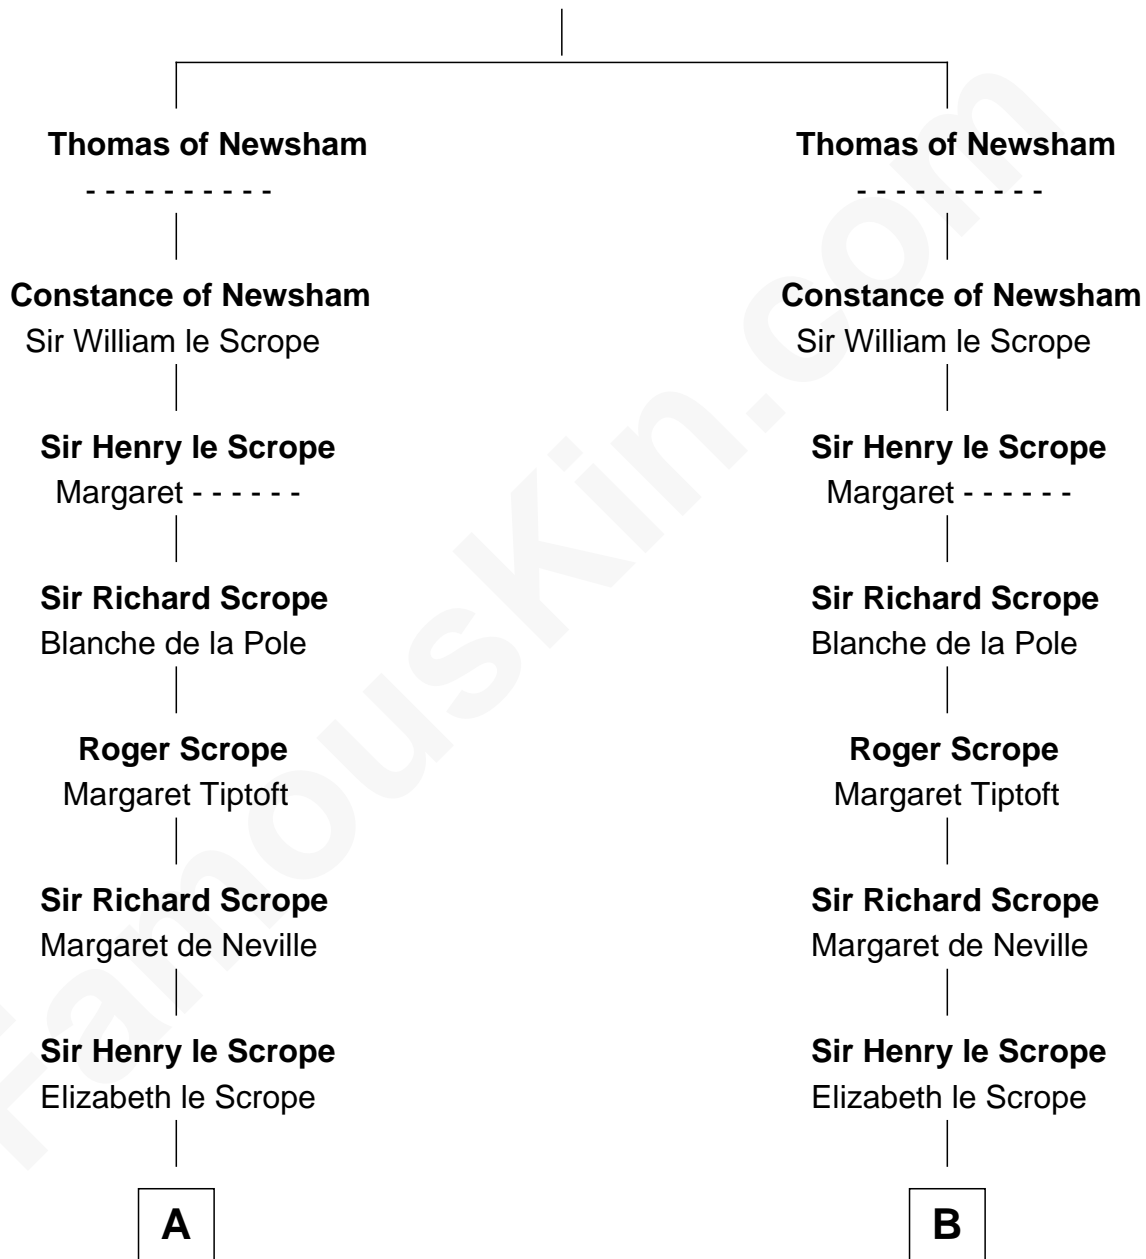

FamousKin.com
Relationship Chart of
Admiral Richard Byrd
Polar Explorer

19th cousin 1 time removed of
Fitzhugh Lee
40th Governor of Virginia

Gillo de Newsham

C

Anne Harrison
Richard Evelyn Byrd

Col. William Byrd
Jane Meriwether Rivers

Richard Evelyn Byrd
Eleanor Bolling Flood

Admiral Richard Byrd
Polar Explorer

D

Anne Hill Carter
Maj. Gen. Henry Lee

Sydney Smith Lee
Anna Maria Mason

Fitzhugh Lee
40th Governor of Virginia

FamousKin.com