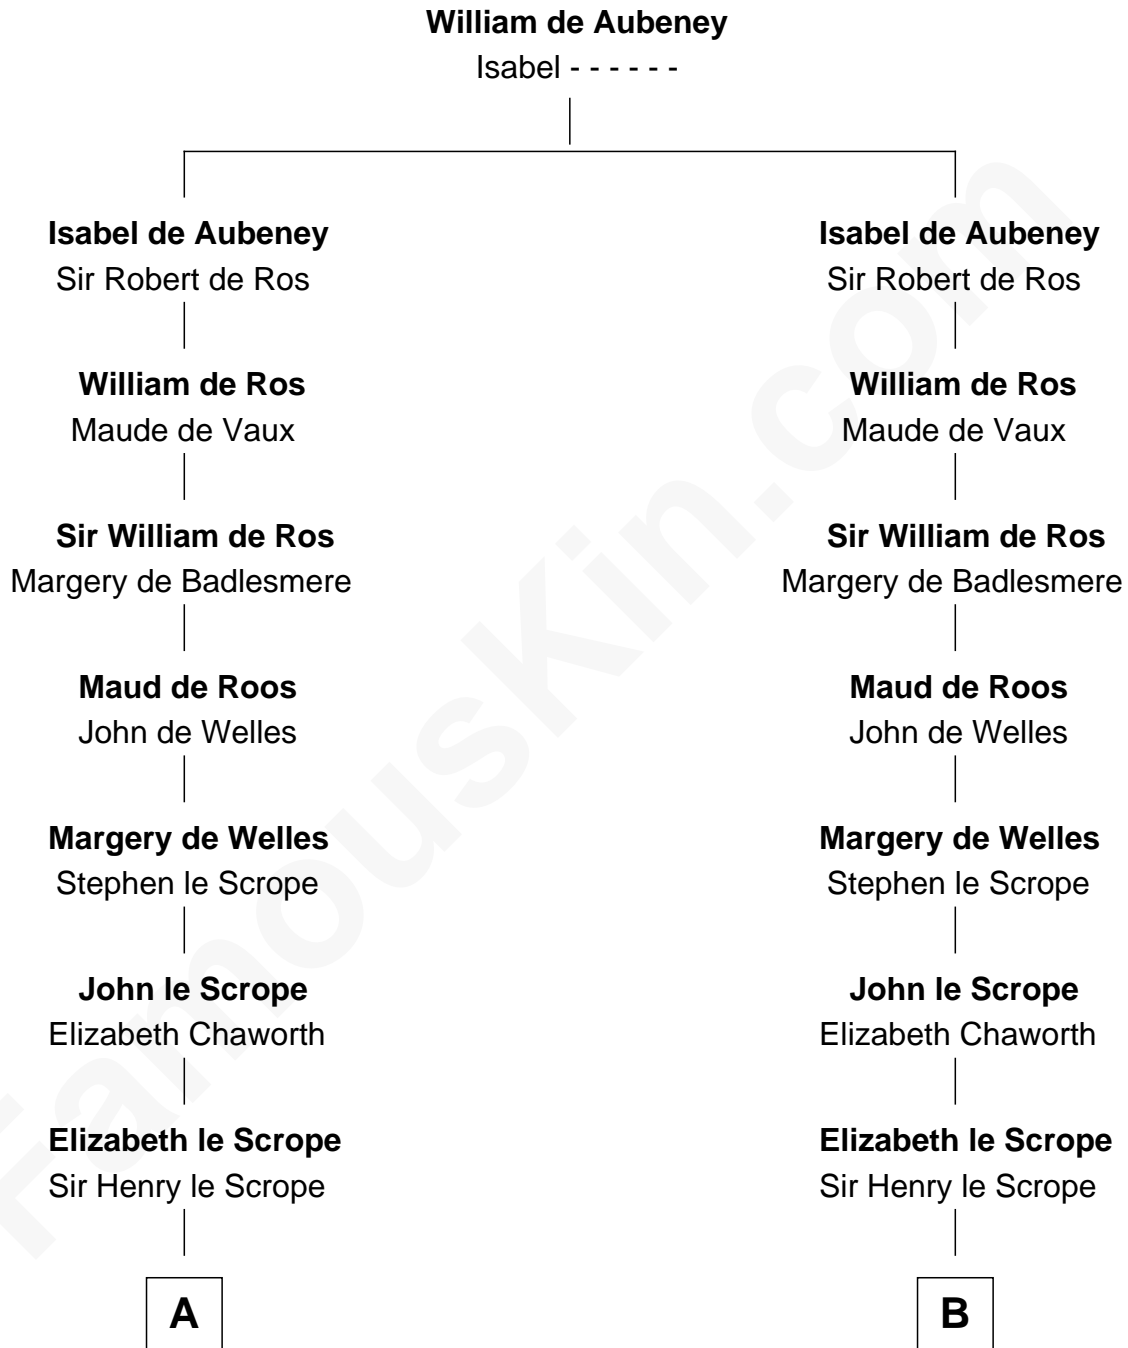

**FamousKin.com**  
**Relationship Chart of**  
**Admiral Richard Byrd**  
*Polar Explorer*

19th cousin 1 time removed of  
**Fitzhugh Lee**  
*40th Governor of Virginia*

**C**

**Anne Harrison**  
Richard Evelyn Byrd

**Col. William Byrd**  
Jane Meriwether Rivers

**Richard Evelyn Byrd**  
Eleanor Bolling Flood

**Admiral Richard Byrd**  
*Polar Explorer*

**D**

**Anne Hill Carter**  
Maj. Gen. Henry Lee

**Sydney Smith Lee**  
Anna Maria Mason

**Fitzhugh Lee**  
*40th Governor of Virginia*

FamousKin.com