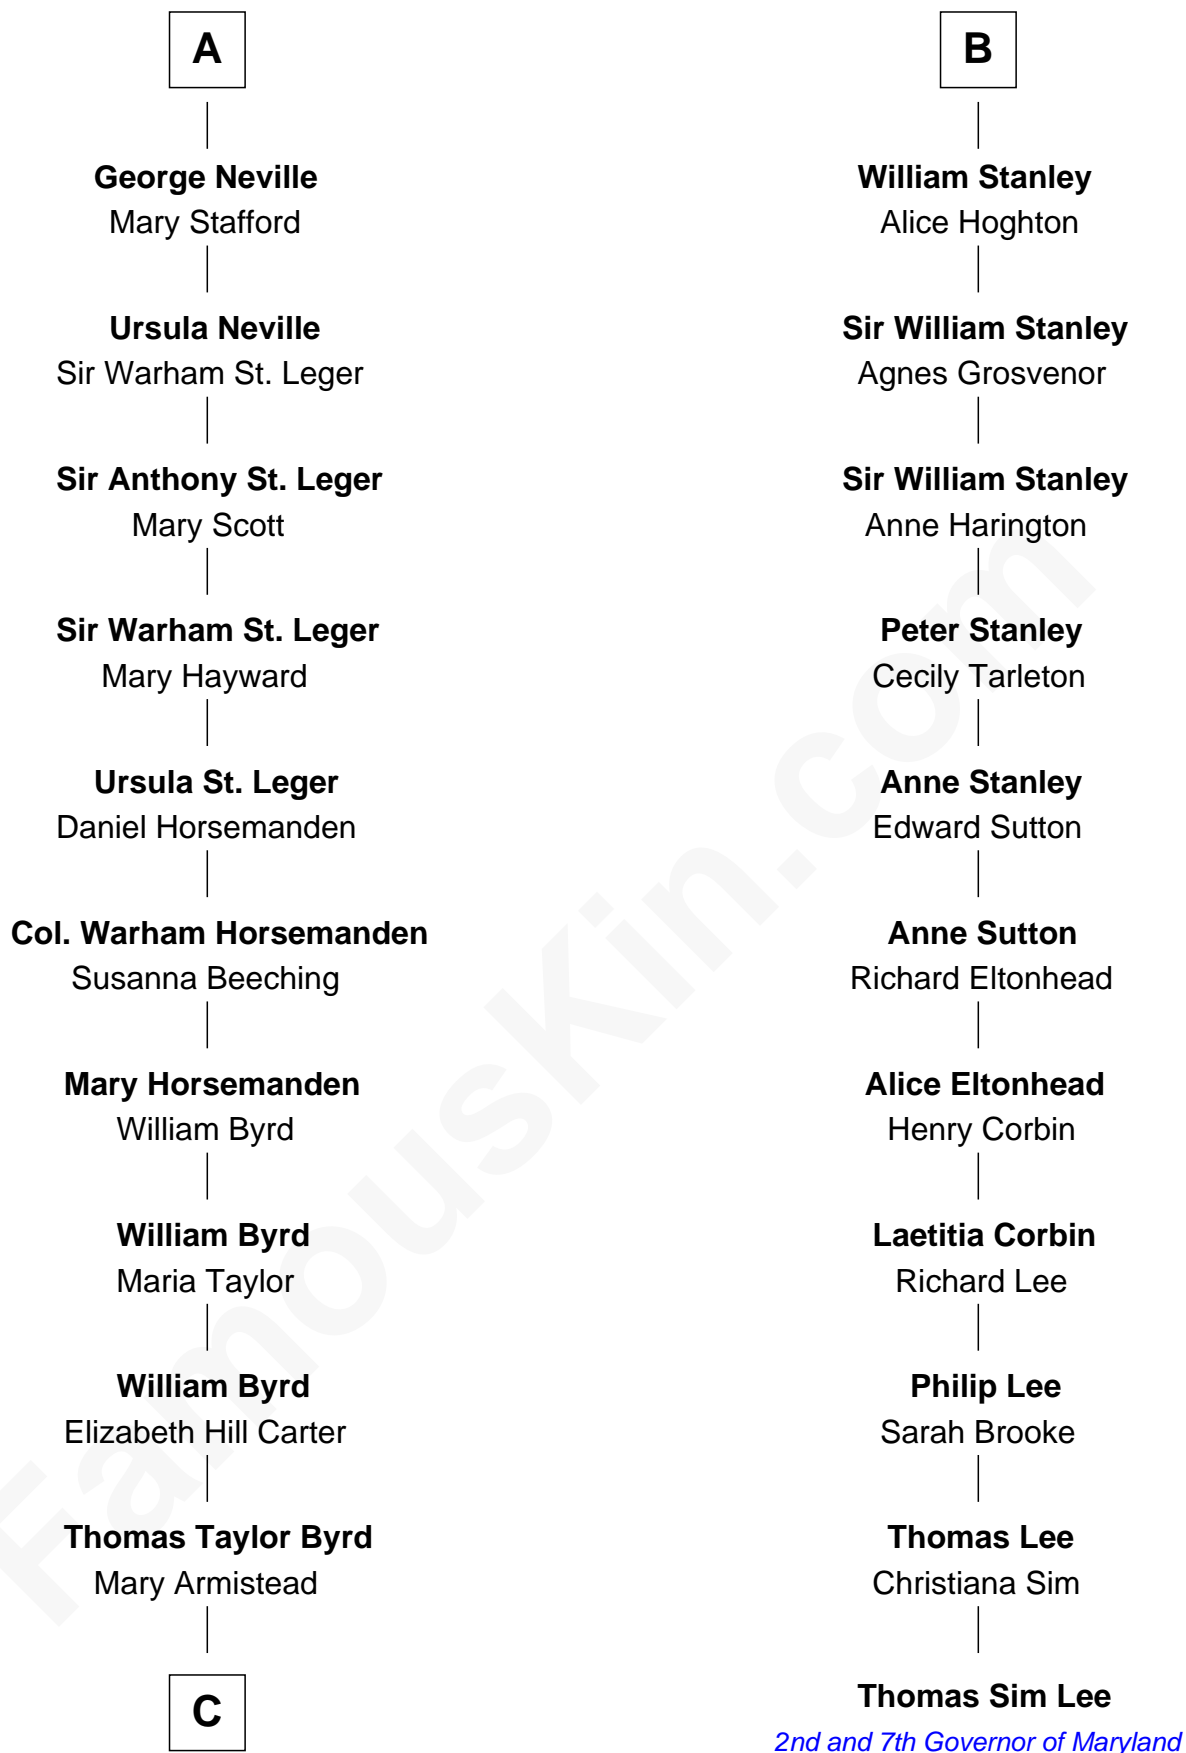

FamousKin.com
Relationship Chart of
Admiral Richard Byrd
Polar Explorer

17th cousin 3 times removed of
Thomas Sim Lee
2nd and 7th Governor of Maryland

Alan la Zouche
 Ellen de Quincy

C

Richard Evelyn Byrd

Anne Harrison

Col. William Byrd

Jane Meriwether Rivers

Richard Evelyn Byrd

Eleanor Bolling Flood

Admiral Richard Byrd

Polar Explorer

FamousKin.com