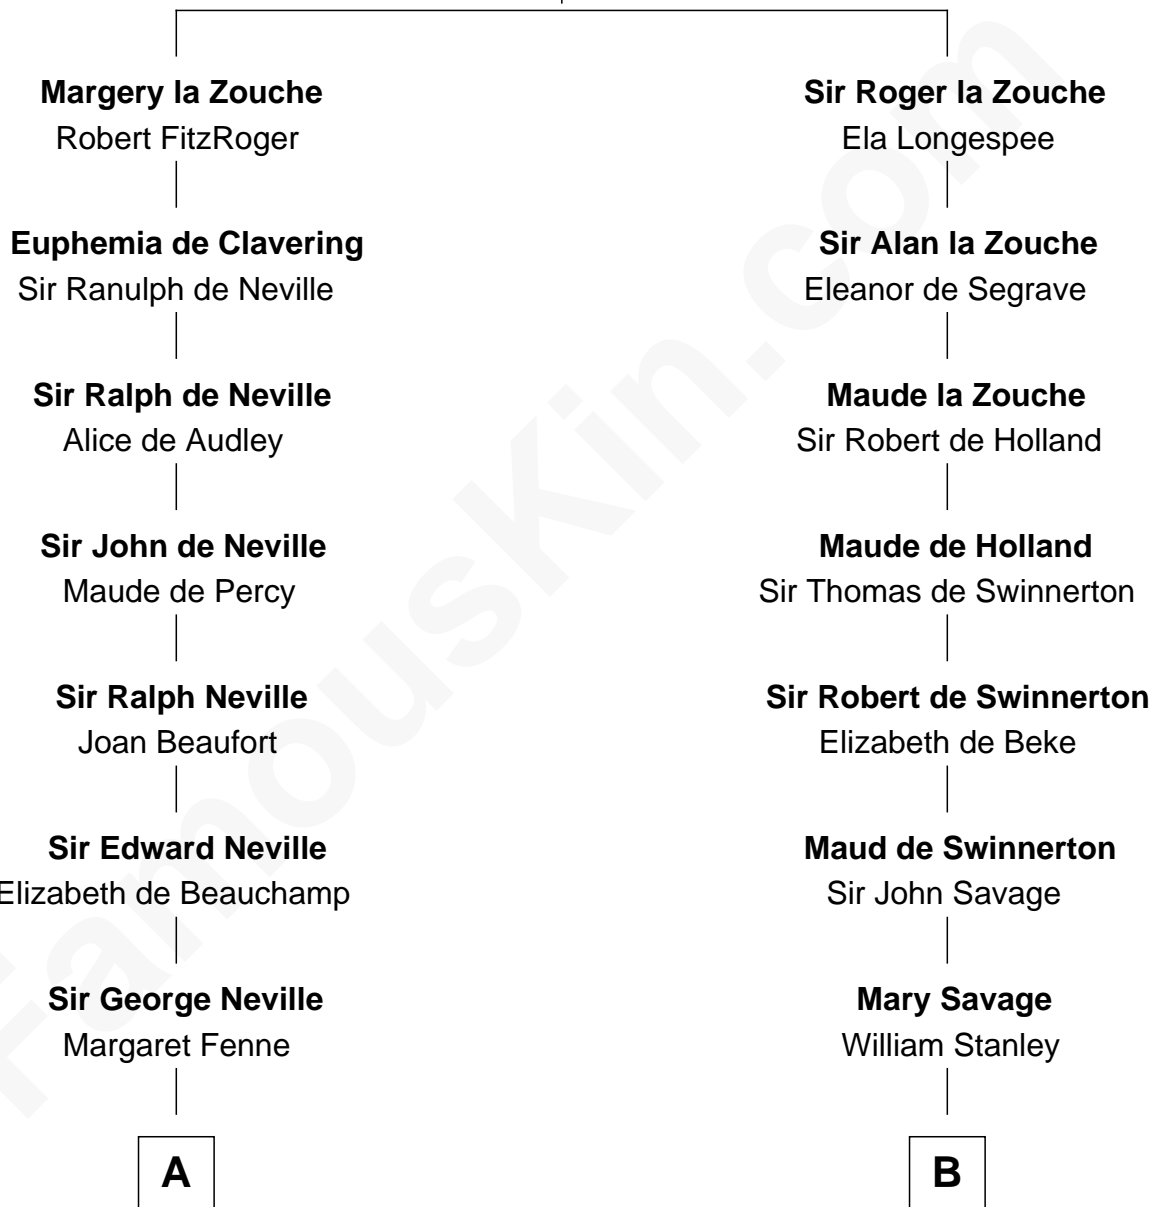

FamousKin.com
Relationship Chart of
Admiral Richard Byrd
Polar Explorer

17th cousin 3 times removed of
Thomas Sim Lee
2nd and 7th Governor of Maryland

Alan la Zouche
 Ellen de Quincy

C

Richard Evelyn Byrd

Anne Harrison

Col. William Byrd

Jane Meriwether Rivers

Richard Evelyn Byrd

Eleanor Bolling Flood

Admiral Richard Byrd

Polar Explorer

FamousKin.com