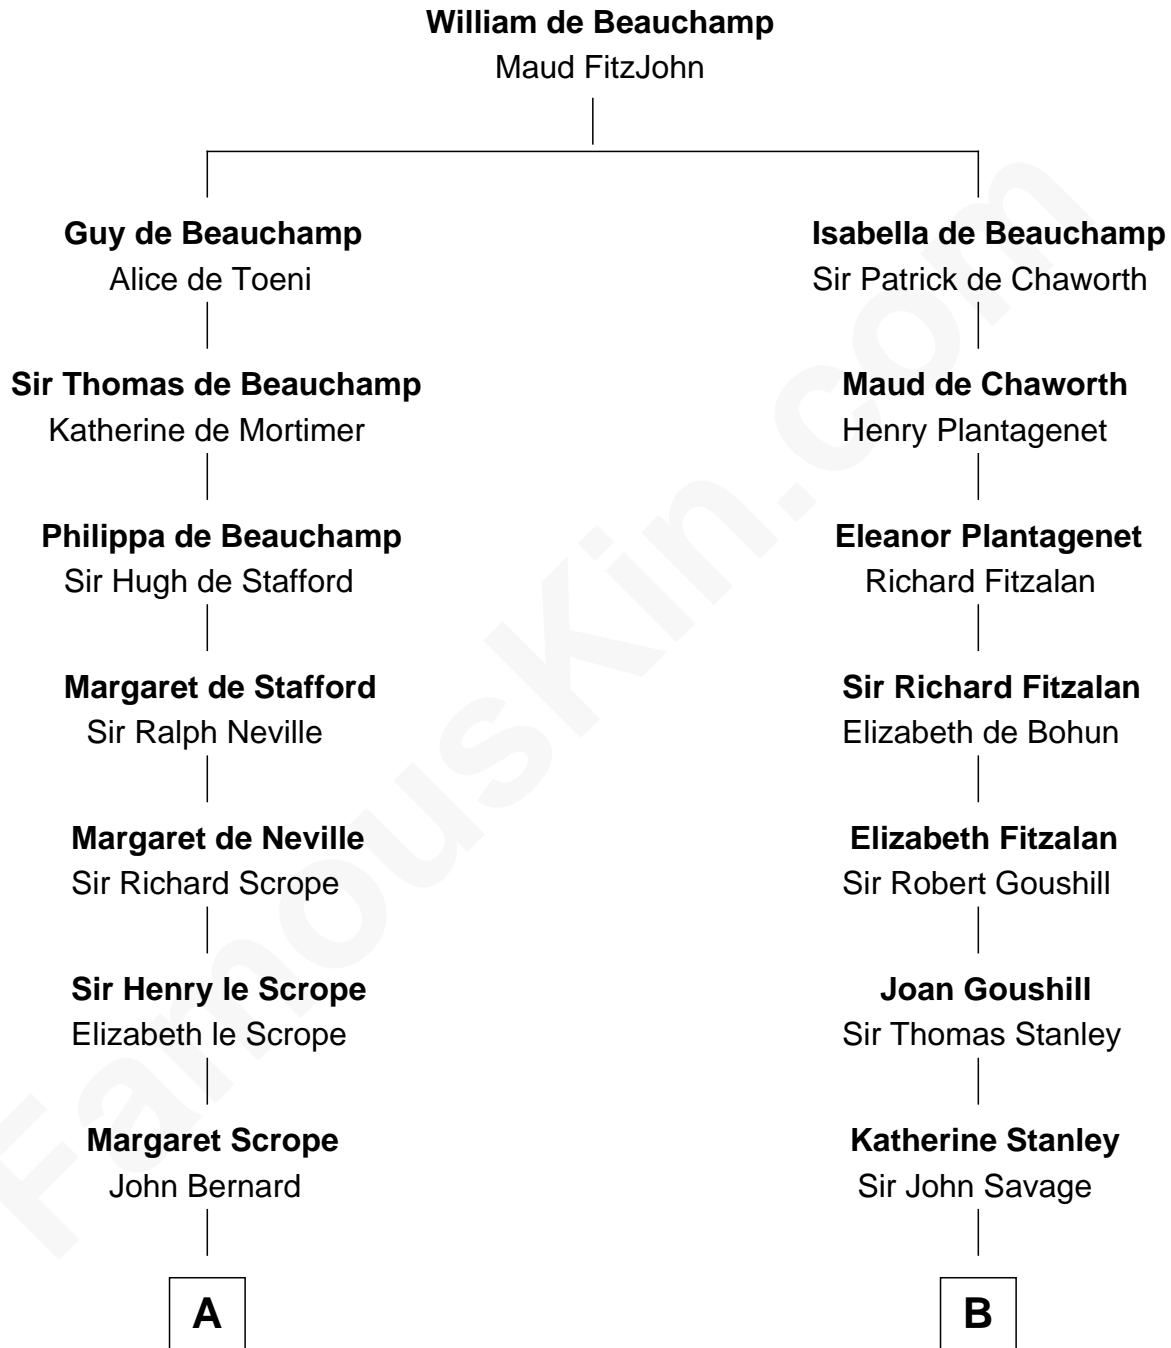

FamousKin.com
Relationship Chart of
Admiral Richard Byrd
Polar Explorer

16th cousin 3 times removed of
Thomas Sim Lee
2nd and 7th Governor of Maryland

C

—
Col. William Byrd
Jane Meriwether Rivers

—
Richard Evelyn Byrd
Eleanor Bolling Flood

—
Admiral Richard Byrd
Polar Explorer

FamousKin.com