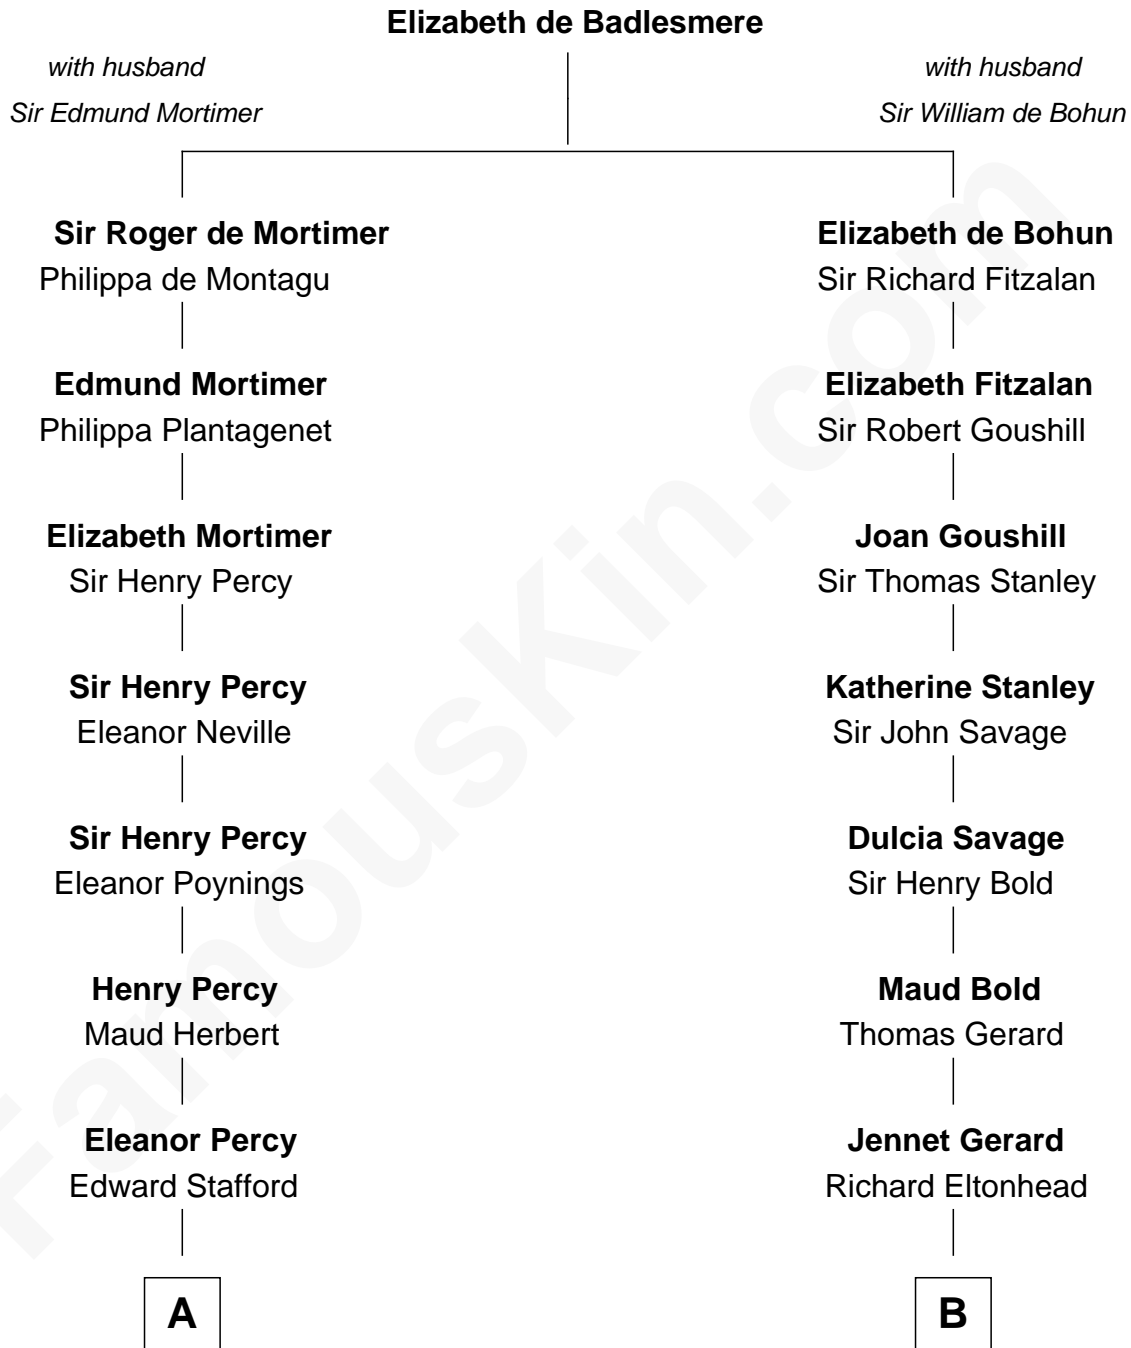

FamousKin.com
Relationship Chart of
Admiral Richard Byrd
Polar Explorer

13th cousin 7 times removed of
Thomas Sim Lee
2nd and 7th Governor of Maryland

C

Richard Evelyn Byrd

Anne Harrison

Col. William Byrd

Jane Meriwether Rivers

Richard Evelyn Byrd

Eleanor Bolling Flood

Admiral Richard Byrd

Polar Explorer

FamousKin.com