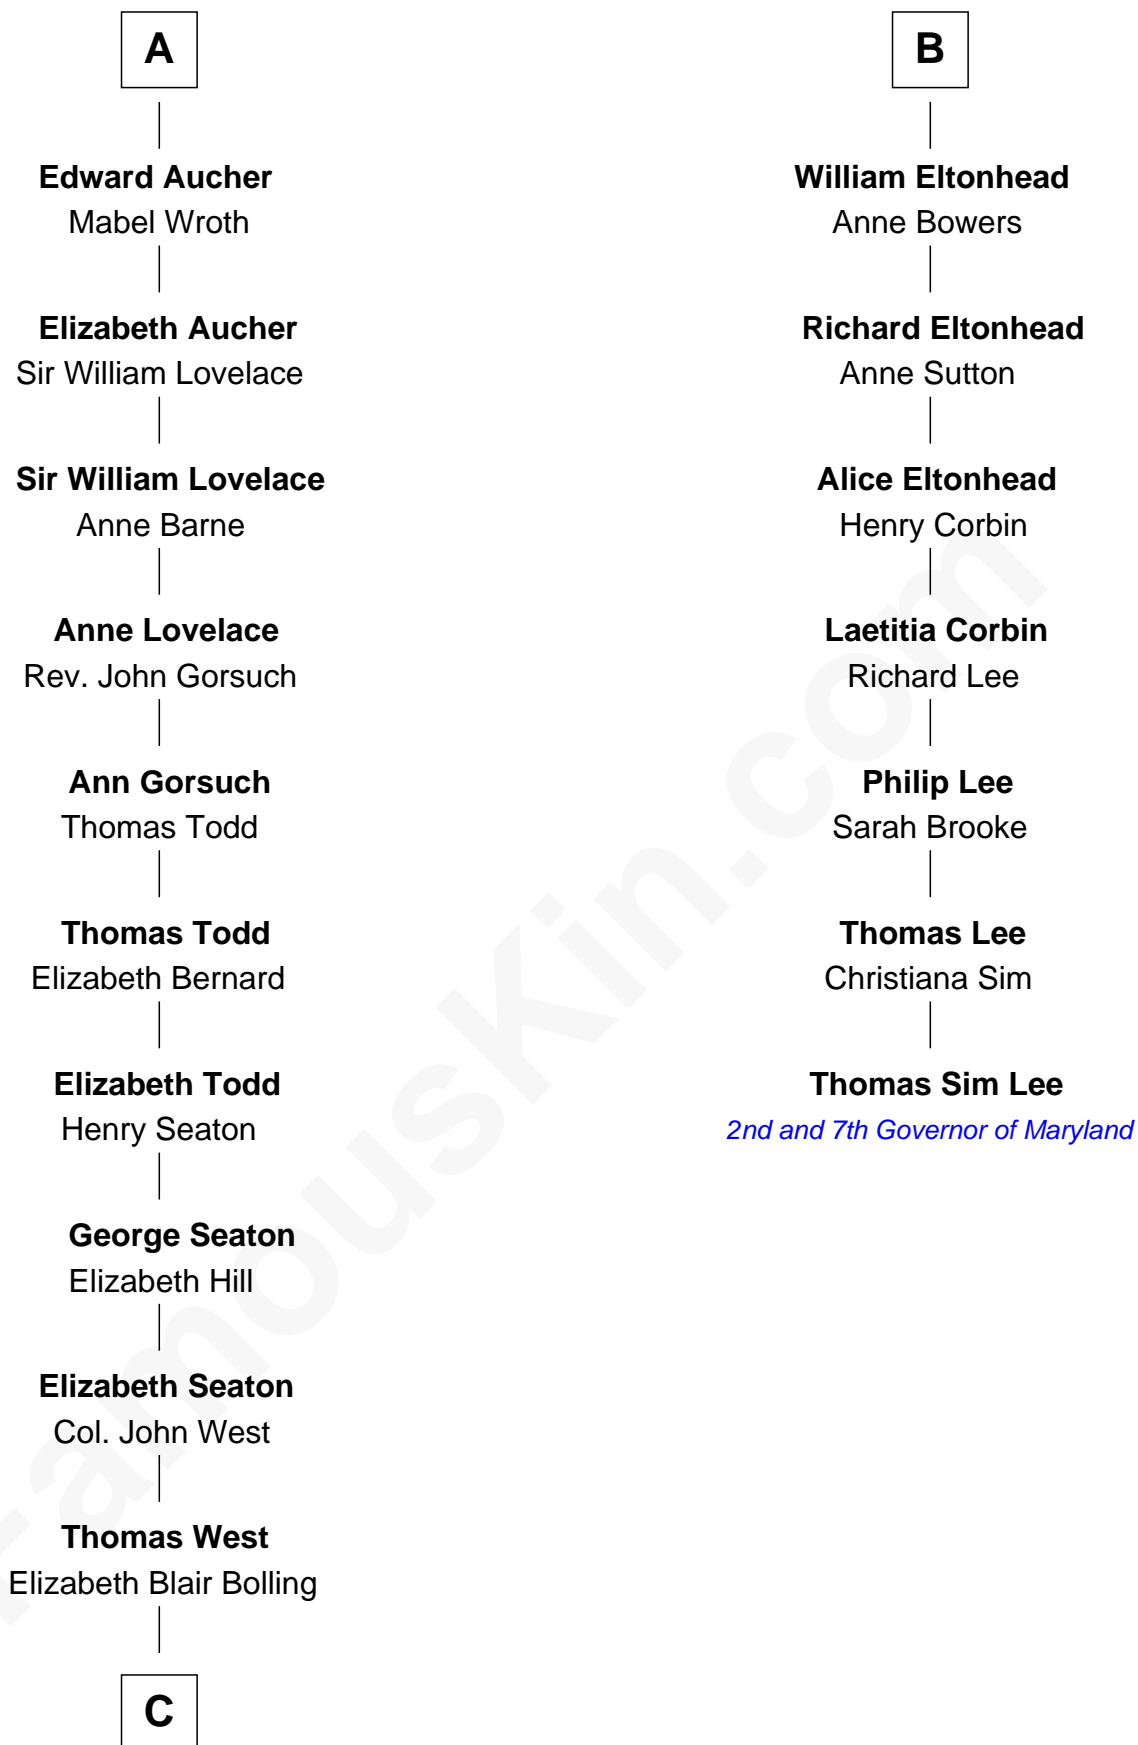

**FamousKin.com**  
**Relationship Chart of**  
**Admiral Richard Byrd**  
*Polar Explorer*

**13th cousin 8 times removed of**  
**Thomas Sim Lee**  
*2nd and 7th Governor of Maryland*

**C**

**Eliza Bolling West**  
Dr. Joel Walker Flood

**Col. Henry De La Warr Flood**  
Mary Elizabeth Trent

**Joel Walker Flood**  
Ella Faulkner

**Eleanor Bolling Flood**  
Richard Evelyn Byrd

**Admiral Richard Byrd**  
*Polar Explorer*