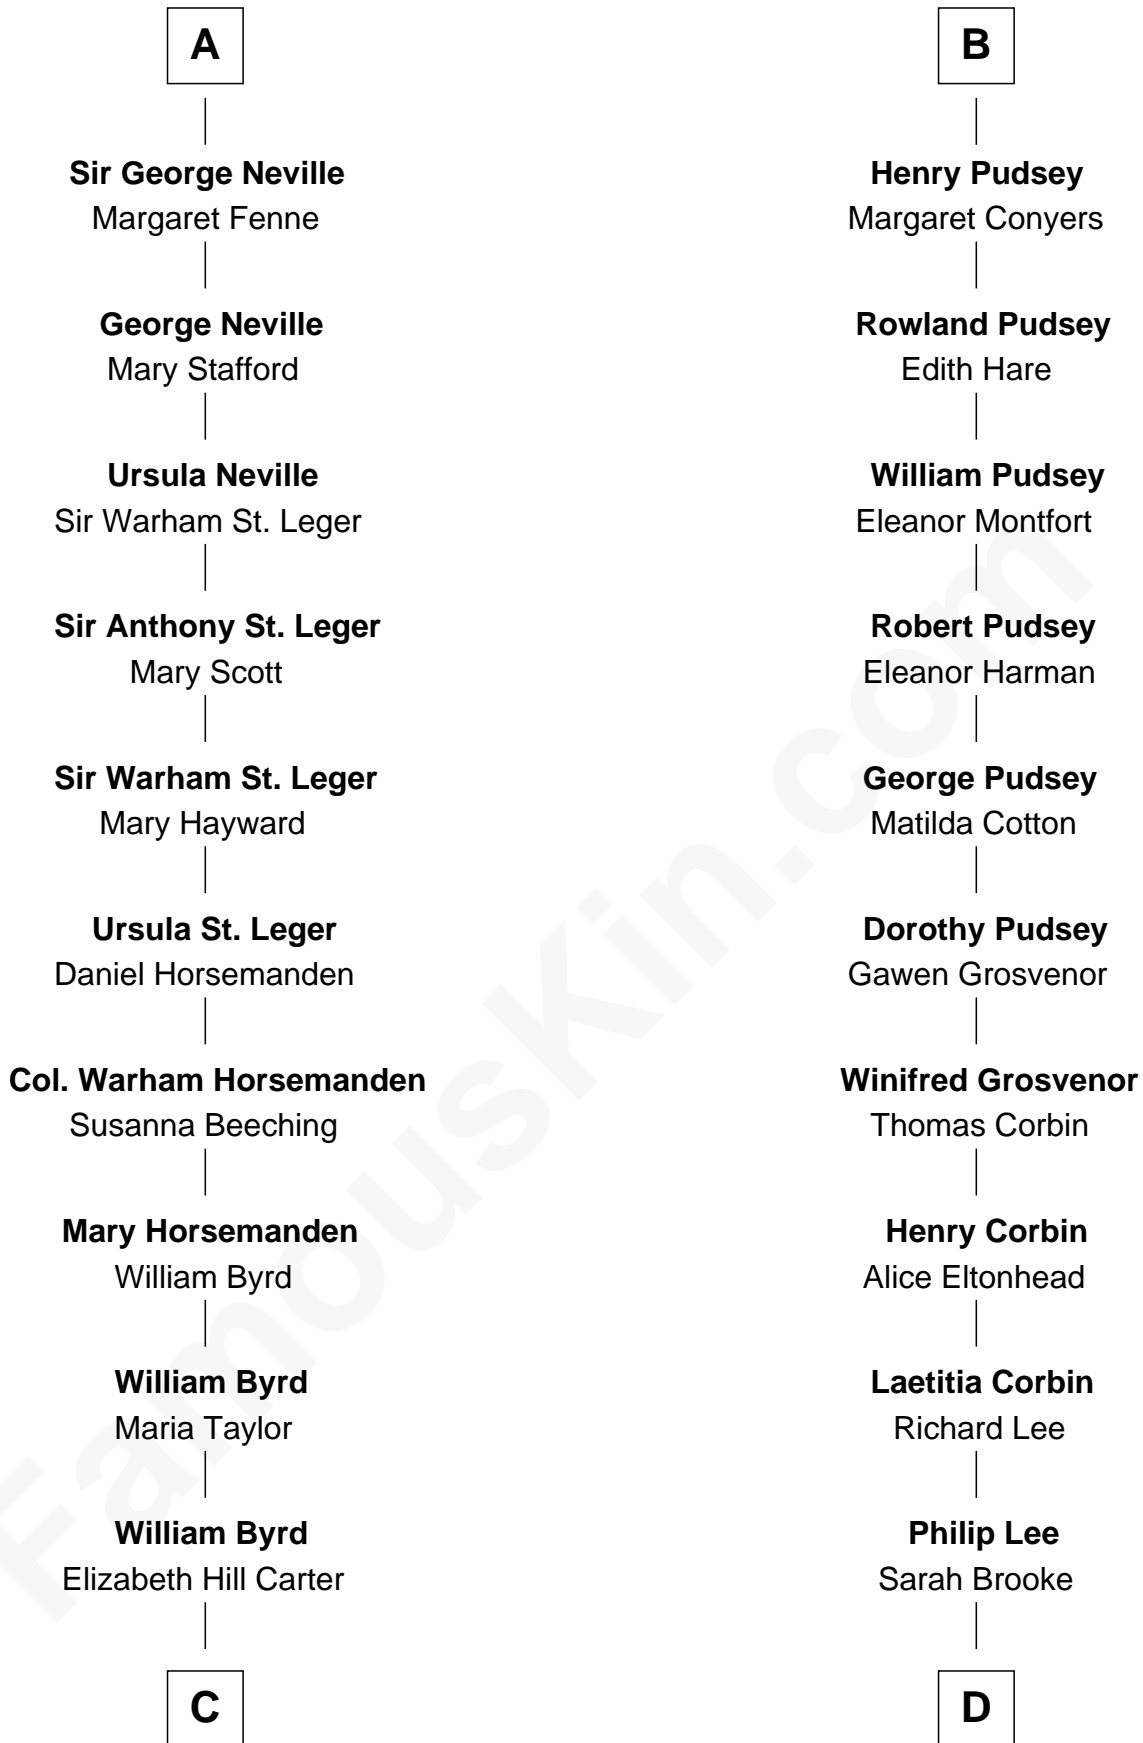

**FamousKin.com**  
**Relationship Chart of**  
**Admiral Richard Byrd**  
*Polar Explorer*

**18th cousin 3 times removed of**  
**Thomas Sim Lee**  
*2nd and 7th Governor of Maryland*

**C**

**Thomas Taylor Byrd**  
Mary Armistead

**Richard Evelyn Byrd**  
Anne Harrison

**Col. William Byrd**  
Jane Meriwether Rivers

**Richard Evelyn Byrd**  
Eleanor Bolling Flood

**Admiral Richard Byrd**  
*Polar Explorer*

**D**

**Thomas Lee**  
Christiana Sim

**Thomas Sim Lee**  
*2nd and 7th Governor of Maryland*

FamousKin.com