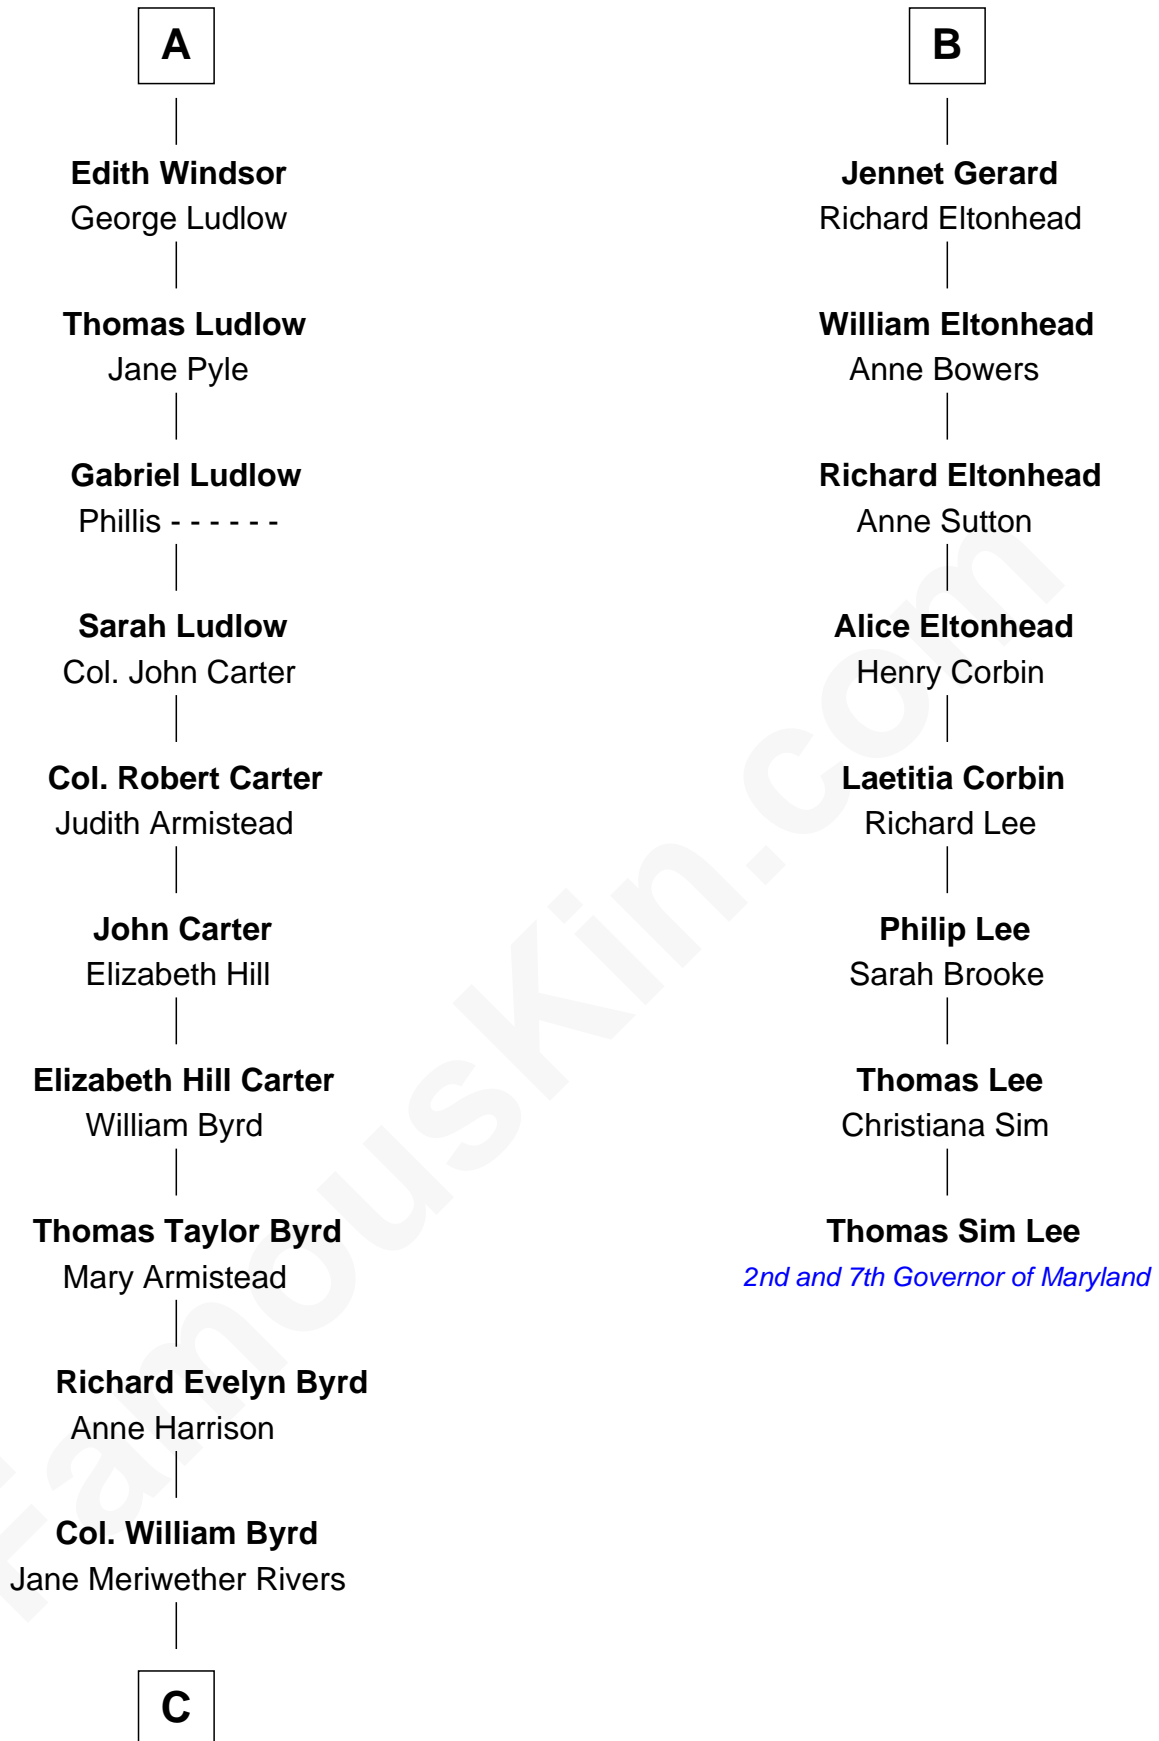

FamousKin.com
Relationship Chart of
Admiral Richard Byrd
Polar Explorer

14th cousin 4 times removed of

Thomas Sim Lee
2nd and 7th Governor of Maryland

Humphrey de Bohun
 Elizabeth Plantagenet

C

Richard Evelyn Byrd
Eleanor Bolling Flood

Admiral Richard Byrd
Polar Explorer

FamousKin.com