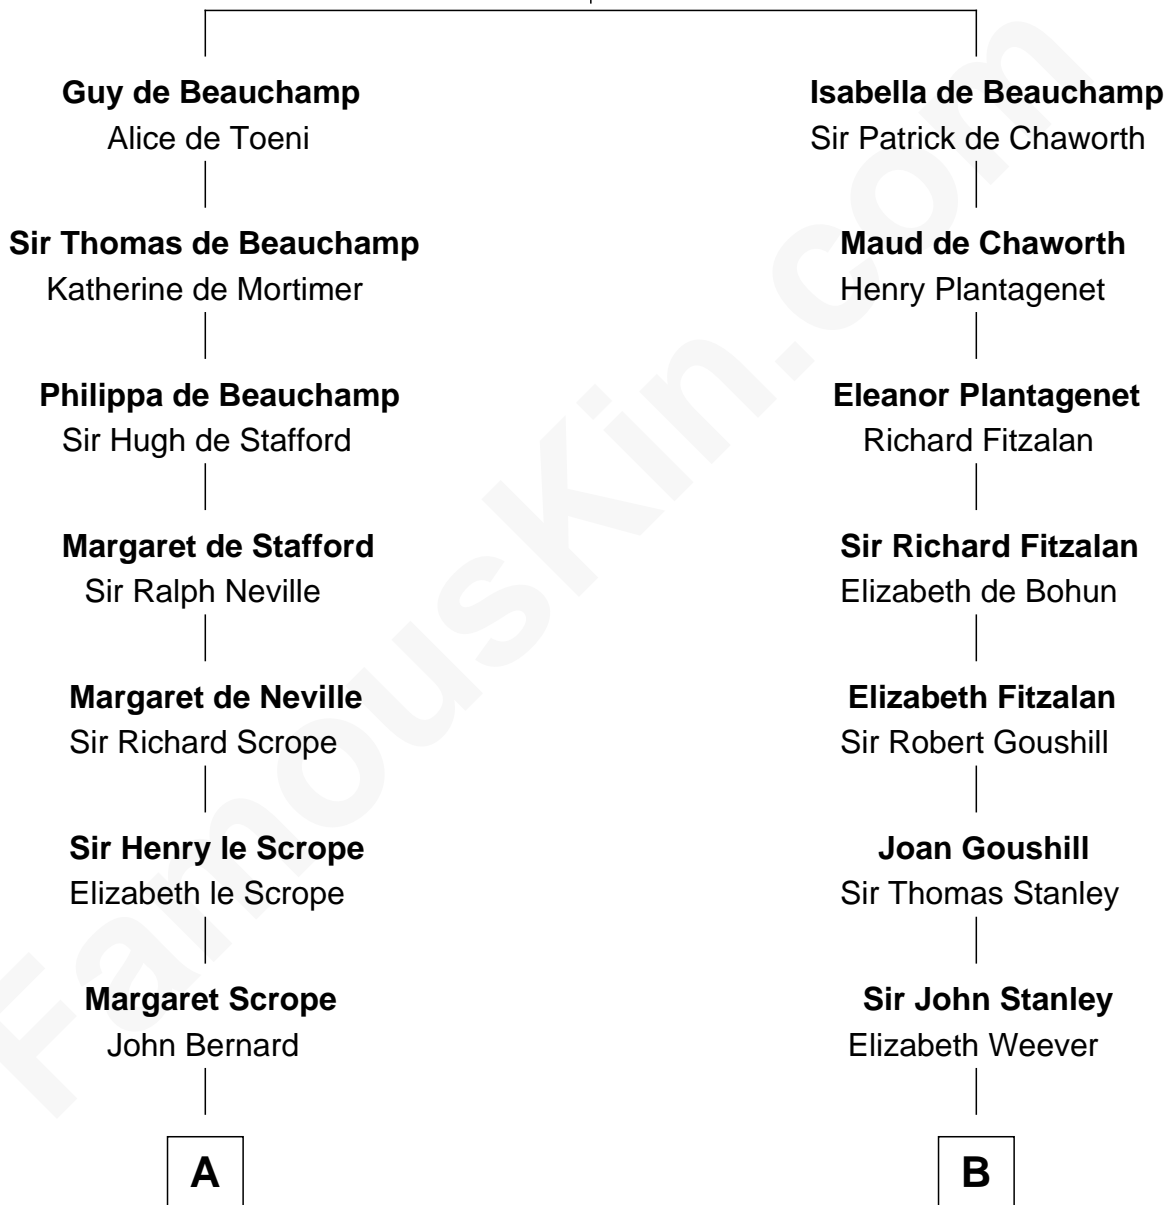

# FamousKin.com Relationship Chart of

**Admiral Richard Byrd**

*Polar Explorer*

19th cousin of

**Henry Lloyd**

*40th Governor of Maryland*

**William de Beauchamp**

Maud FitzJohn

**C**

**Col. William Byrd**  
Jane Meriwether Rivers

**Richard Evelyn Byrd**  
Eleanor Bolling Flood

**Admiral Richard Byrd**  
*Polar Explorer*

**D**

**Col. Edward Lloyd**  
Sally Scott Murray

**Daniel Lloyd**  
Catherine Henry

**Henry Lloyd**  
*40th Governor of Maryland*

FamousKin.com