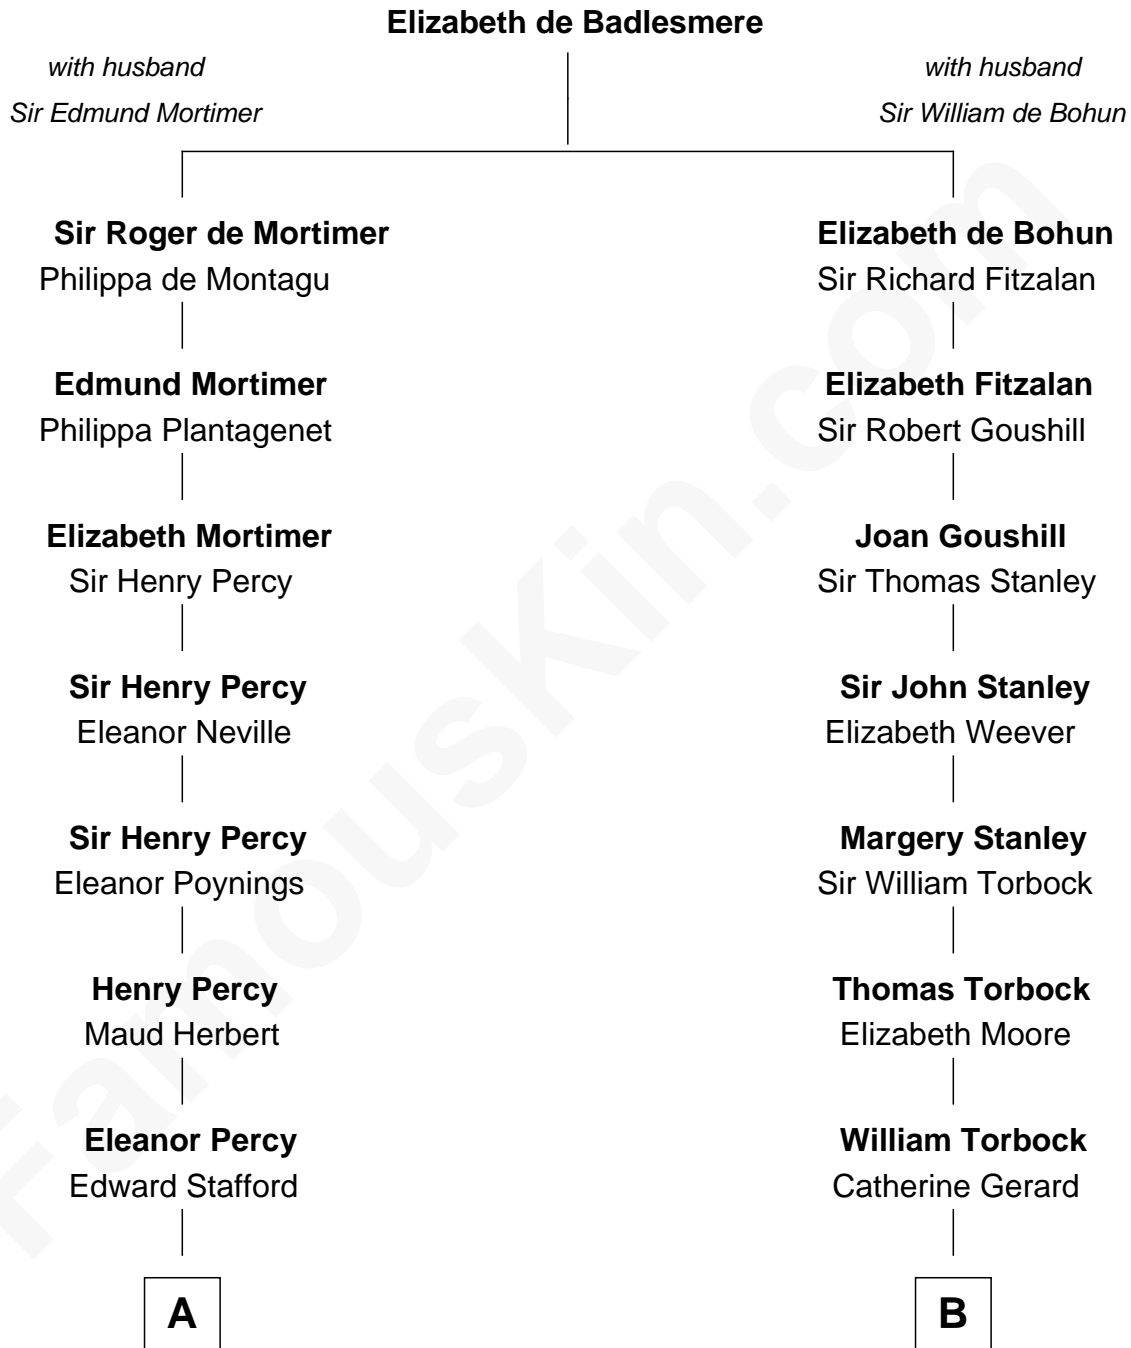

FamousKin.com
Relationship Chart of
Admiral Richard Byrd
Polar Explorer

16th cousin 4 times removed of
Henry Lloyd
40th Governor of Maryland

C

Richard Evelyn Byrd

Anne Harrison

Col. William Byrd

Jane Meriwether Rivers

Richard Evelyn Byrd

Eleanor Bolling Flood

Admiral Richard Byrd

Polar Explorer

FamousKin.com