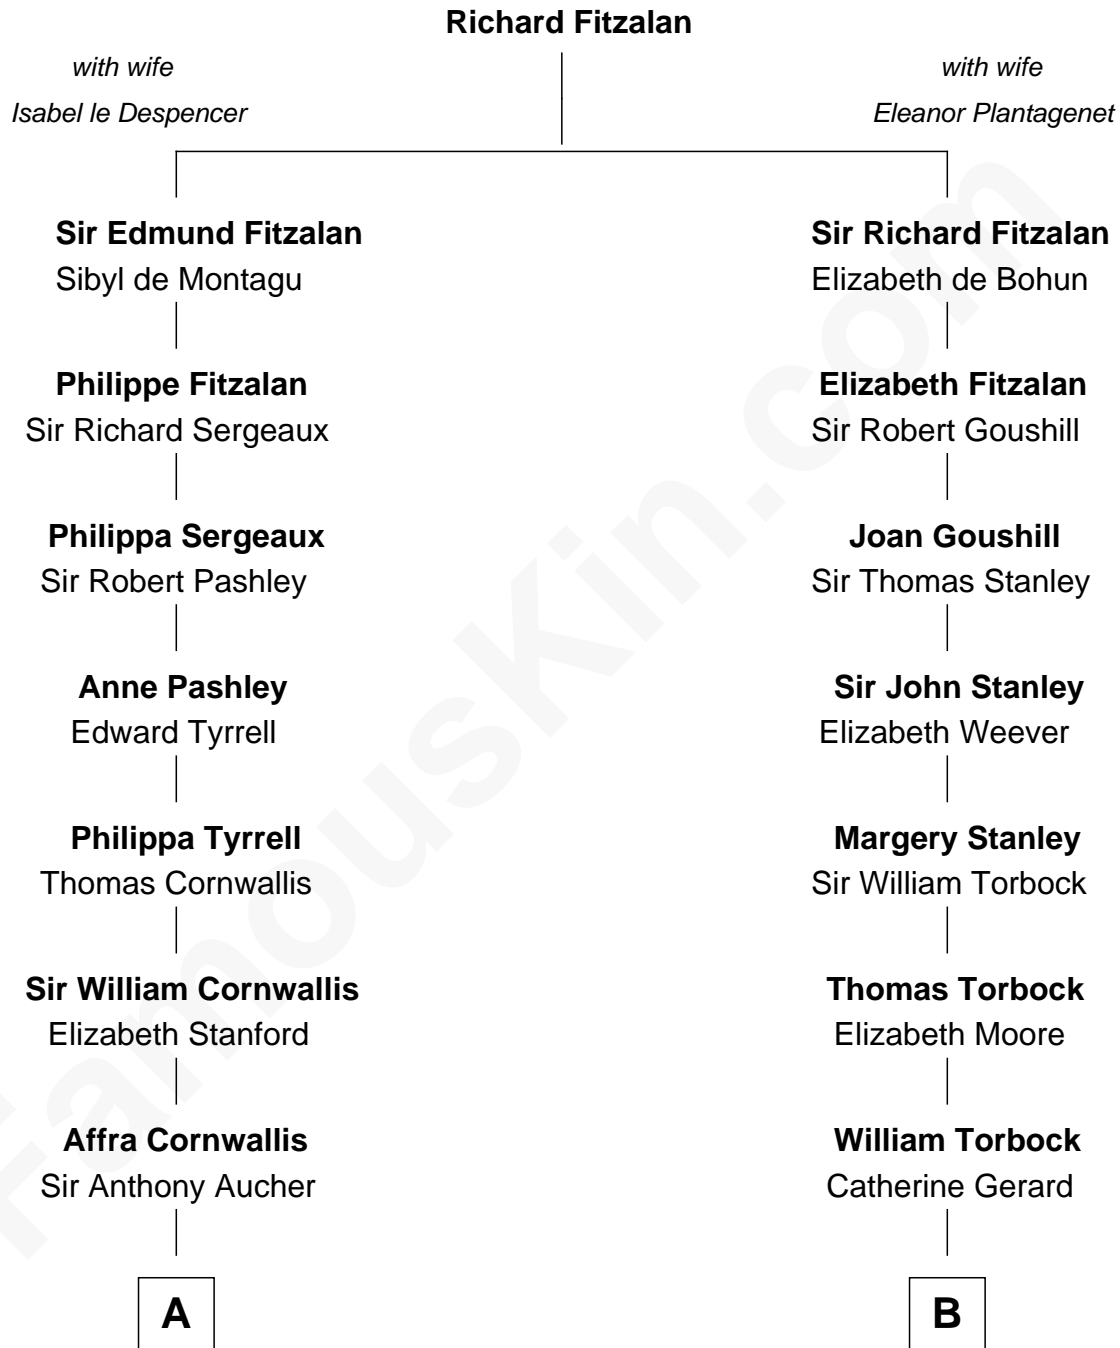

FamousKin.com
Relationship Chart of
Admiral Richard Byrd
Polar Explorer

16th cousin 5 times removed of
Henry Lloyd
40th Governor of Maryland

C

Eliza Bolling West
Dr. Joel Walker Flood

Col. Henry De La Warr Flood
Mary Elizabeth Trent

Joel Walker Flood
Ella Faulkner

Eleanor Bolling Flood
Richard Evelyn Byrd

Admiral Richard Byrd
Polar Explorer

FamousKin.com