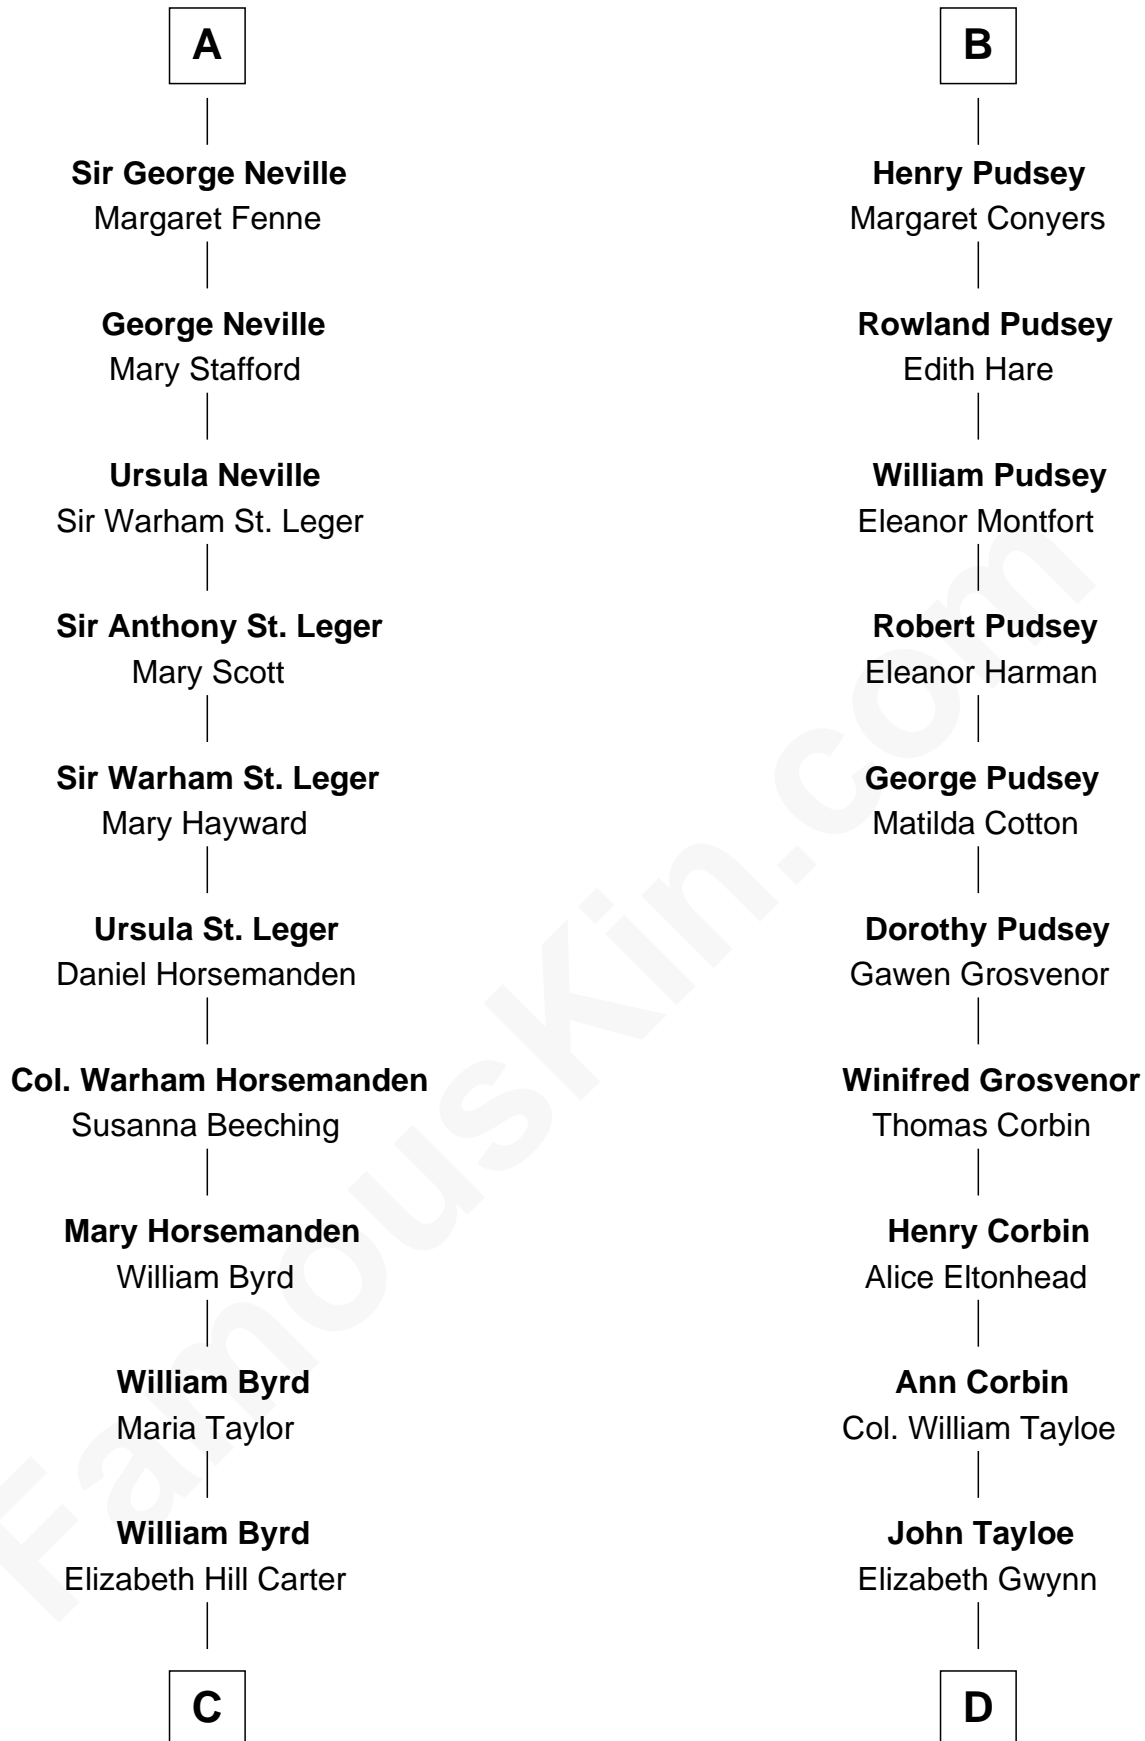

## Relationship Chart of

### Admiral Richard Byrd

*Polar Explorer*

21st cousin of

### Henry Lloyd

*40th Governor of Maryland*

**John Fitz Robert**

Ada de Baliol

**C**

**Thomas Taylor Byrd**

Mary Armistead

**Richard Evelyn Byrd**

Anne Harrison

**Col. William Byrd**

Jane Meriwether Rivers

**Richard Evelyn Byrd**

Eleanor Bolling Flood

**Admiral Richard Byrd**

*Polar Explorer*

**D**