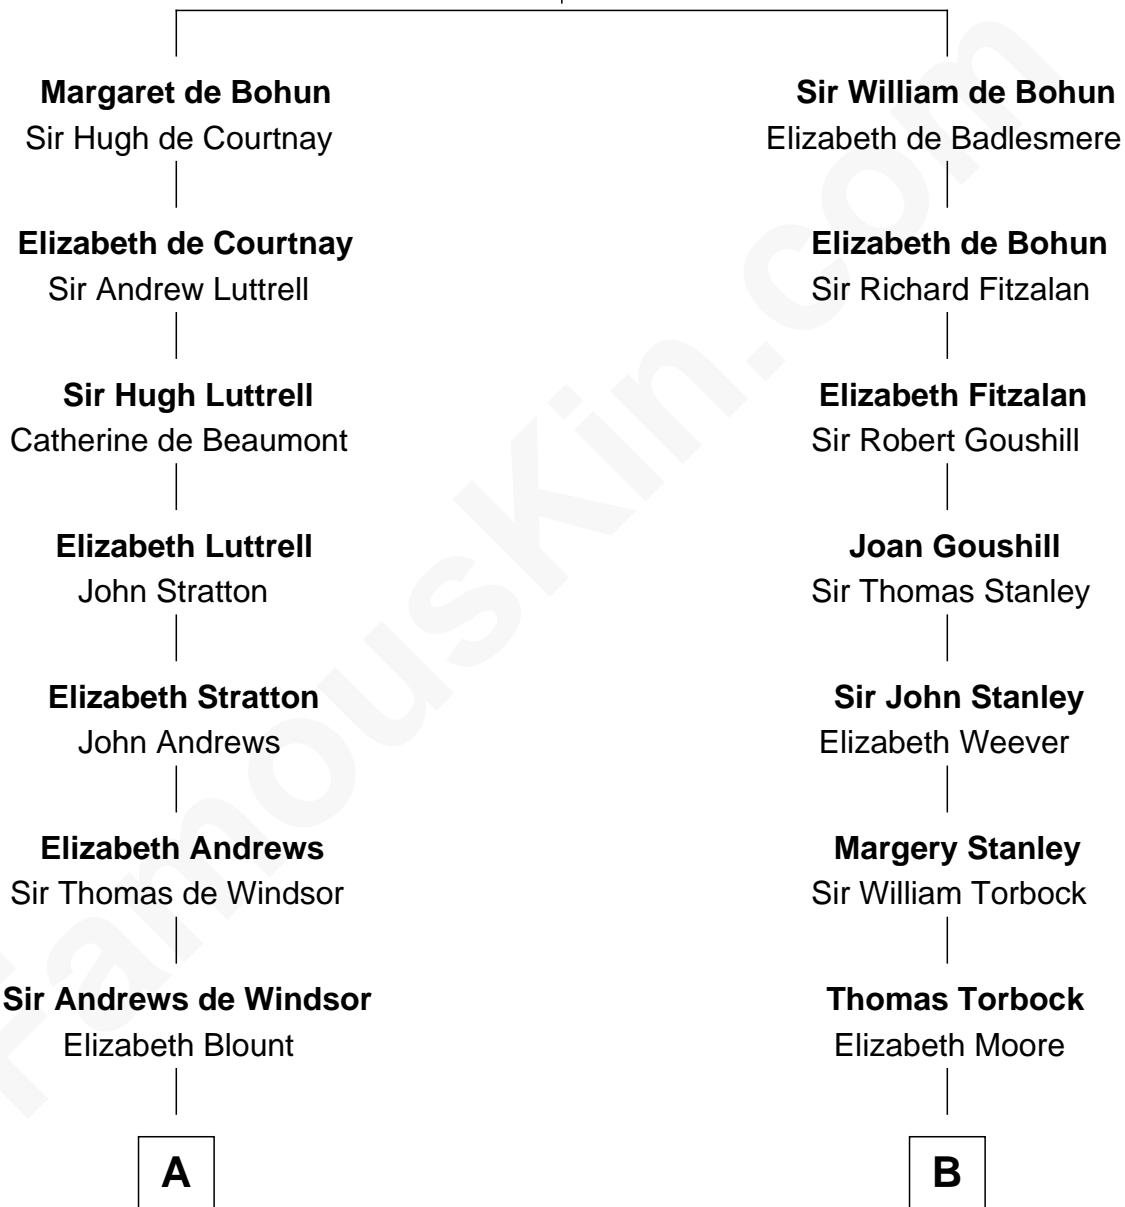

FamousKin.com
Relationship Chart of
Admiral Richard Byrd
Polar Explorer

17th cousin 1 time removed of
Henry Lloyd
40th Governor of Maryland

Humphrey de Bohun
 Elizabeth Plantagenet

C

Richard Evelyn Byrd
Eleanor Bolling Flood

Admiral Richard Byrd
Polar Explorer

FamousKin.com