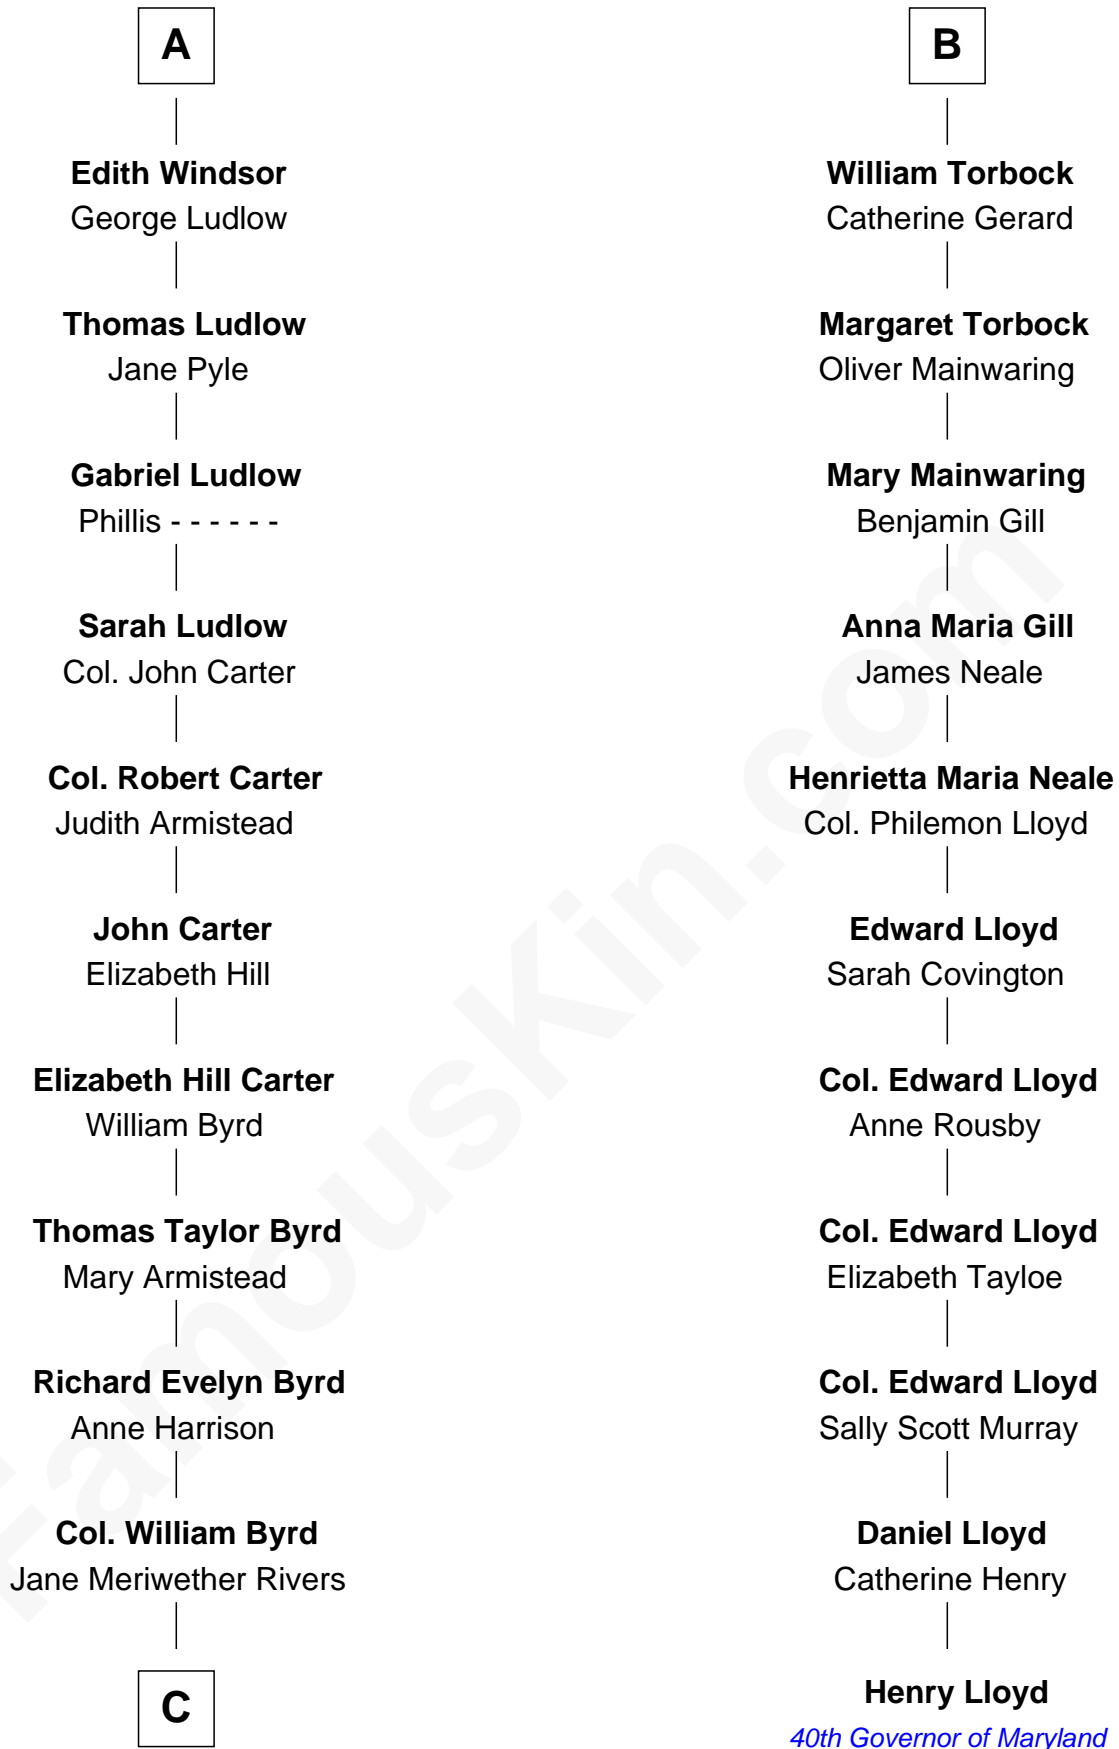

FamousKin.com
Relationship Chart of
Admiral Richard Byrd
Polar Explorer

17th cousin 1 time removed of
Henry Lloyd
40th Governor of Maryland

Humphrey de Bohun
 Elizabeth Plantagenet

C

Richard Evelyn Byrd
Eleanor Bolling Flood

Admiral Richard Byrd
Polar Explorer

FamousKin.com