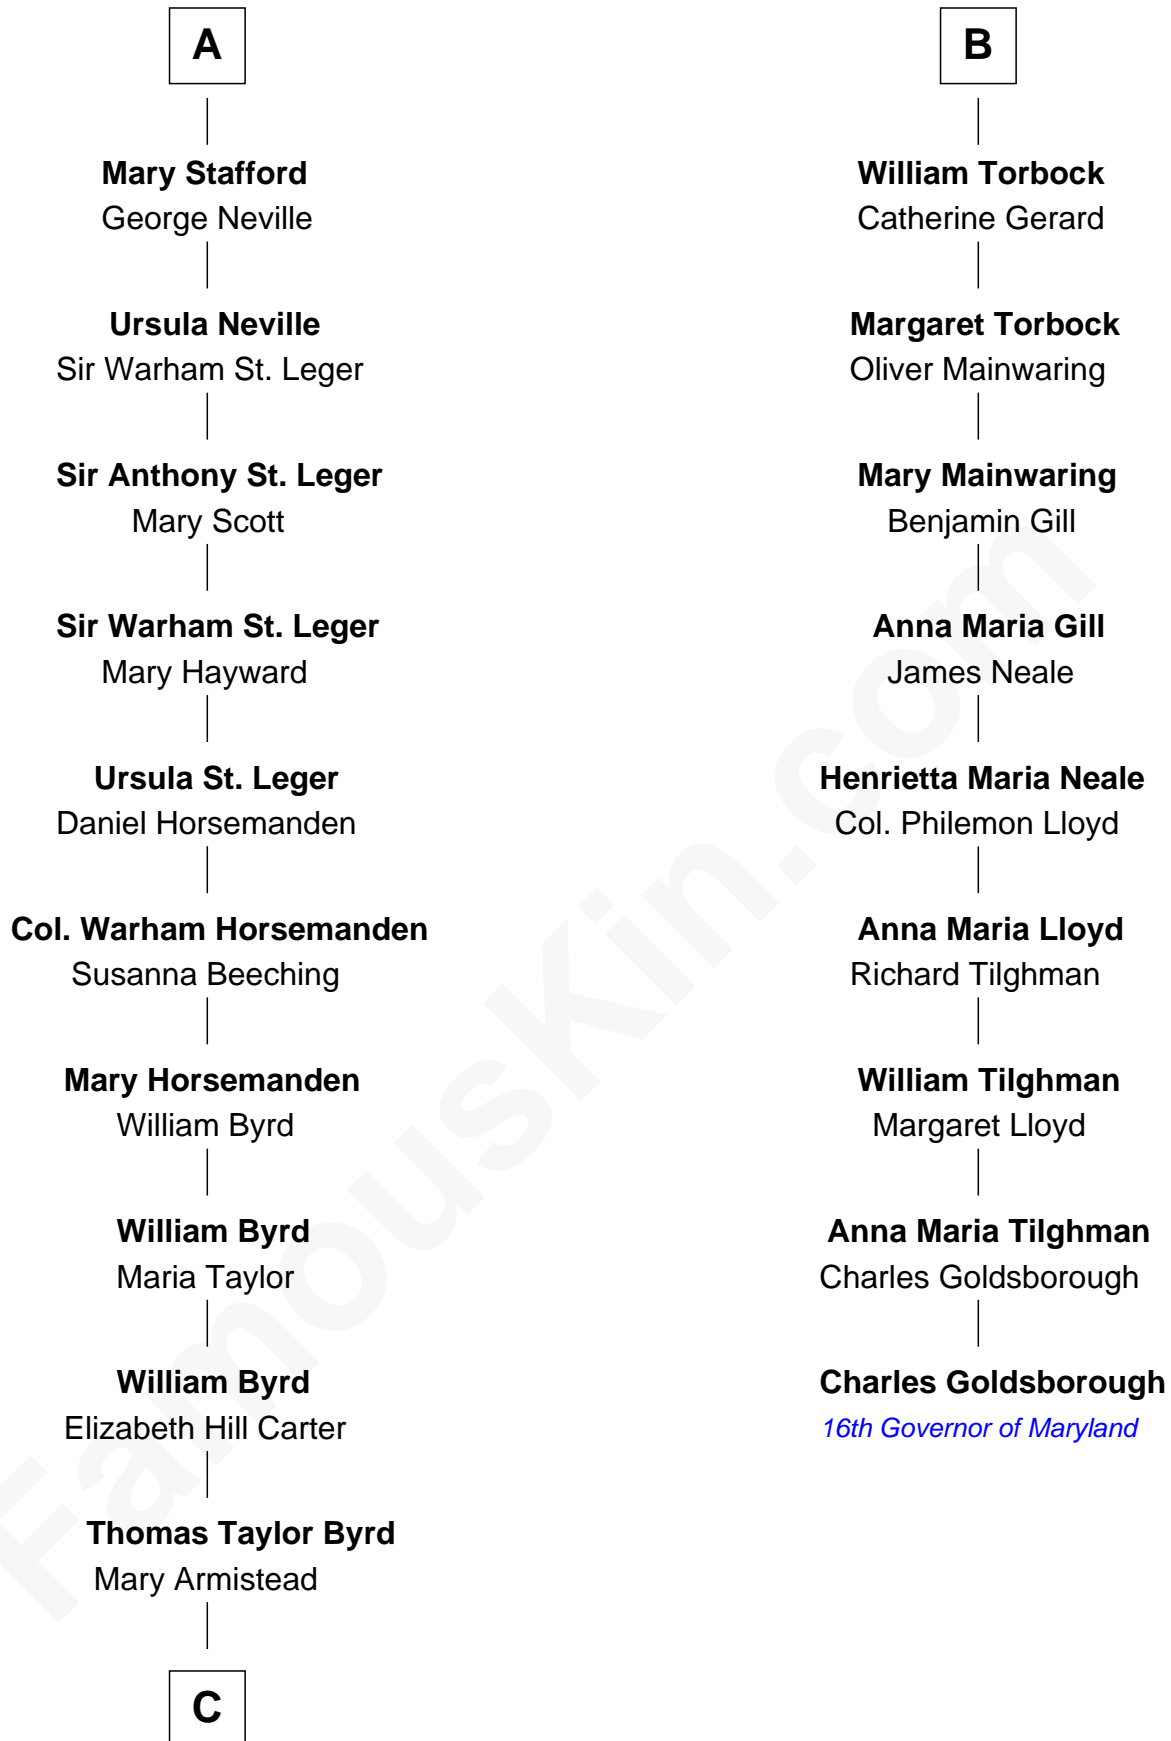

FamousKin.com
Relationship Chart of
Admiral Richard Byrd
Polar Explorer

15th cousin 5 times removed of
Charles Goldsborough
16th Governor of Maryland

C

Richard Evelyn Byrd

Anne Harrison

Col. William Byrd

Jane Meriwether Rivers

Richard Evelyn Byrd

Eleanor Bolling Flood

Admiral Richard Byrd

Polar Explorer

FamousKin.com