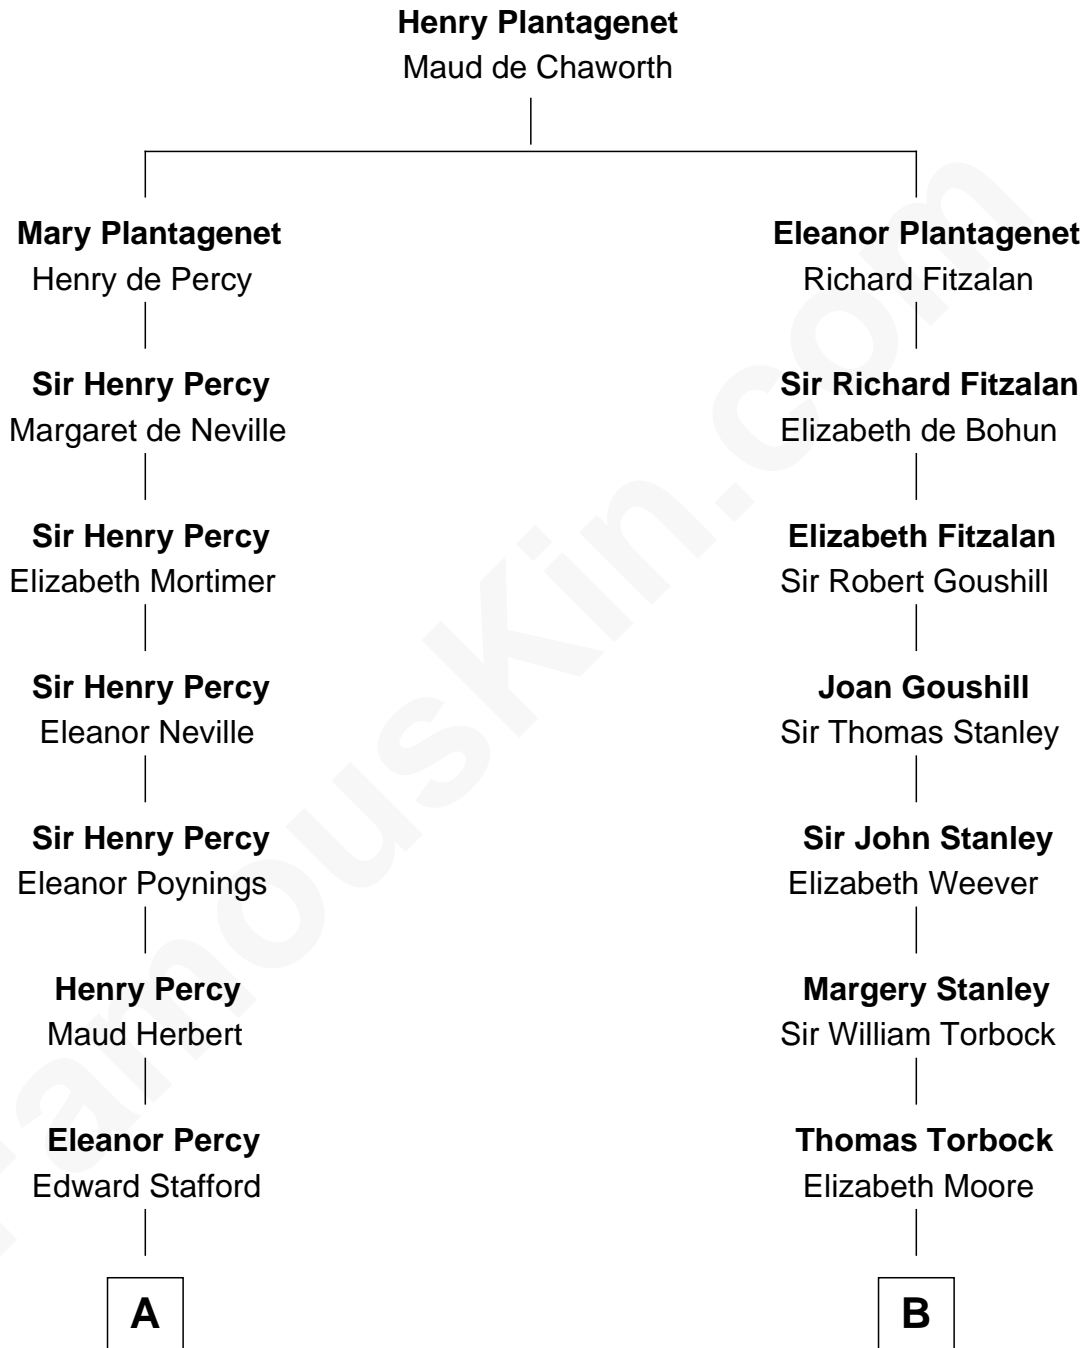

FamousKin.com
Relationship Chart of
Admiral Richard Byrd
Polar Explorer

15th cousin 5 times removed of
Charles Goldsborough
16th Governor of Maryland

C

Richard Evelyn Byrd

Anne Harrison

Col. William Byrd

Jane Meriwether Rivers

Richard Evelyn Byrd

Eleanor Bolling Flood

Admiral Richard Byrd

Polar Explorer

FamousKin.com