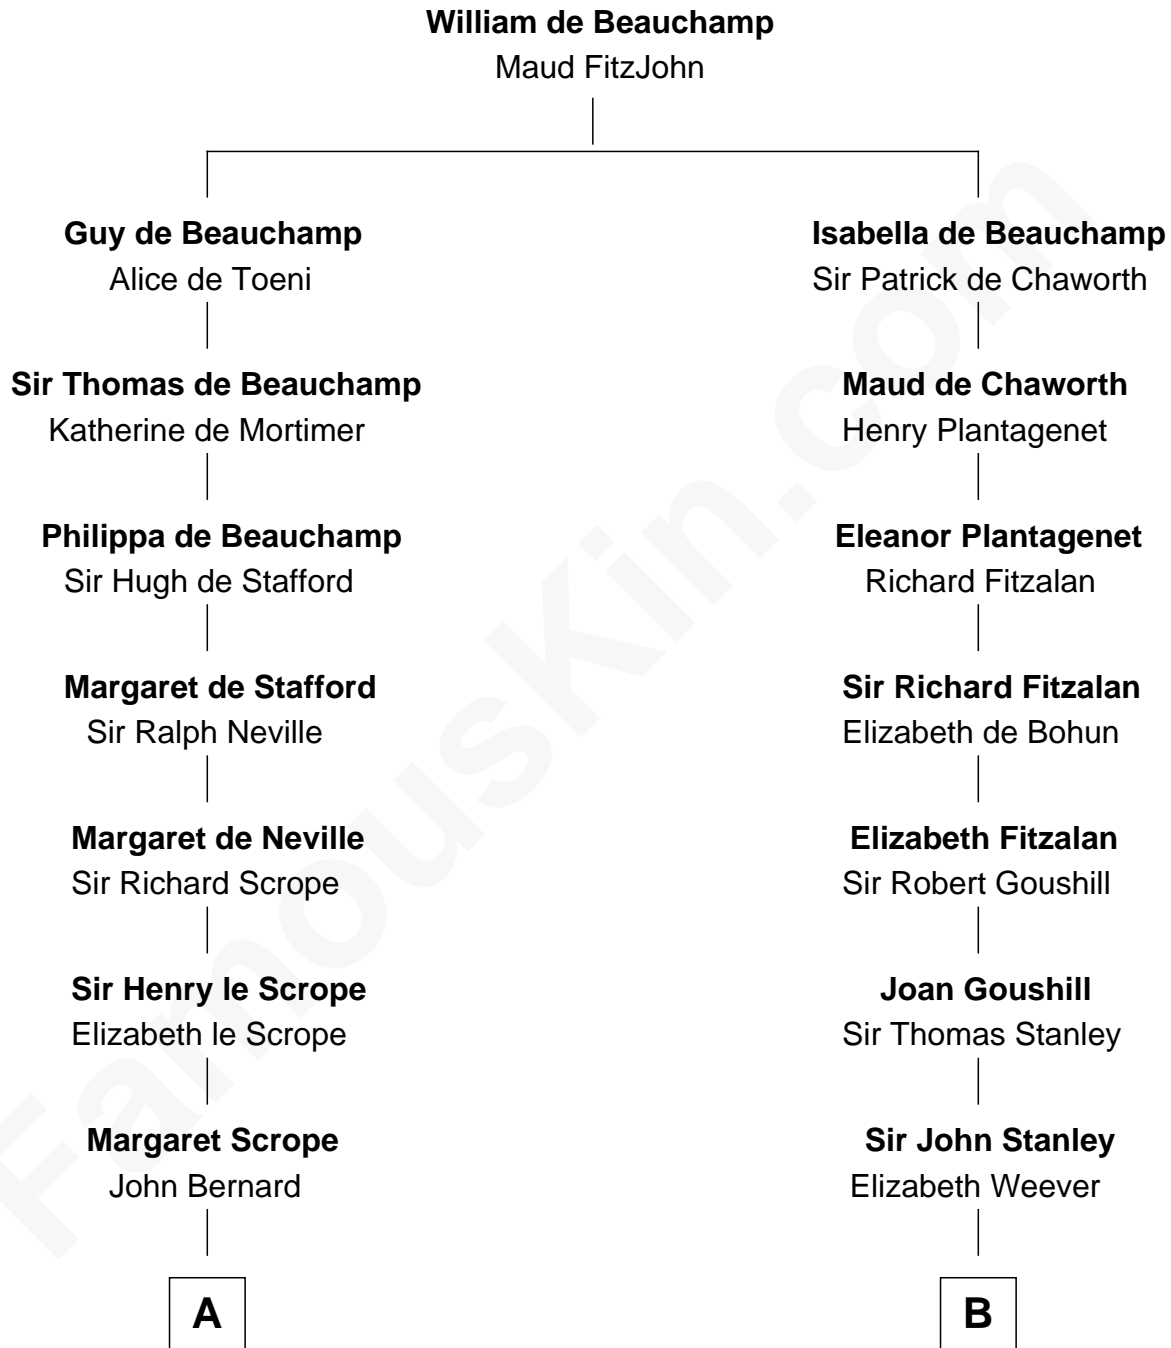

**FamousKin.com**  
**Relationship Chart of**  
**Admiral Richard Byrd**  
*Polar Explorer*

17th cousin 2 times removed of  
**Charles Goldsborough**  
*16th Governor of Maryland*

**C**

—  
**Col. William Byrd**  
Jane Meriwether Rivers

—  
**Richard Evelyn Byrd**  
Eleanor Bolling Flood

—  
**Admiral Richard Byrd**  
*Polar Explorer*

FamousKin.com