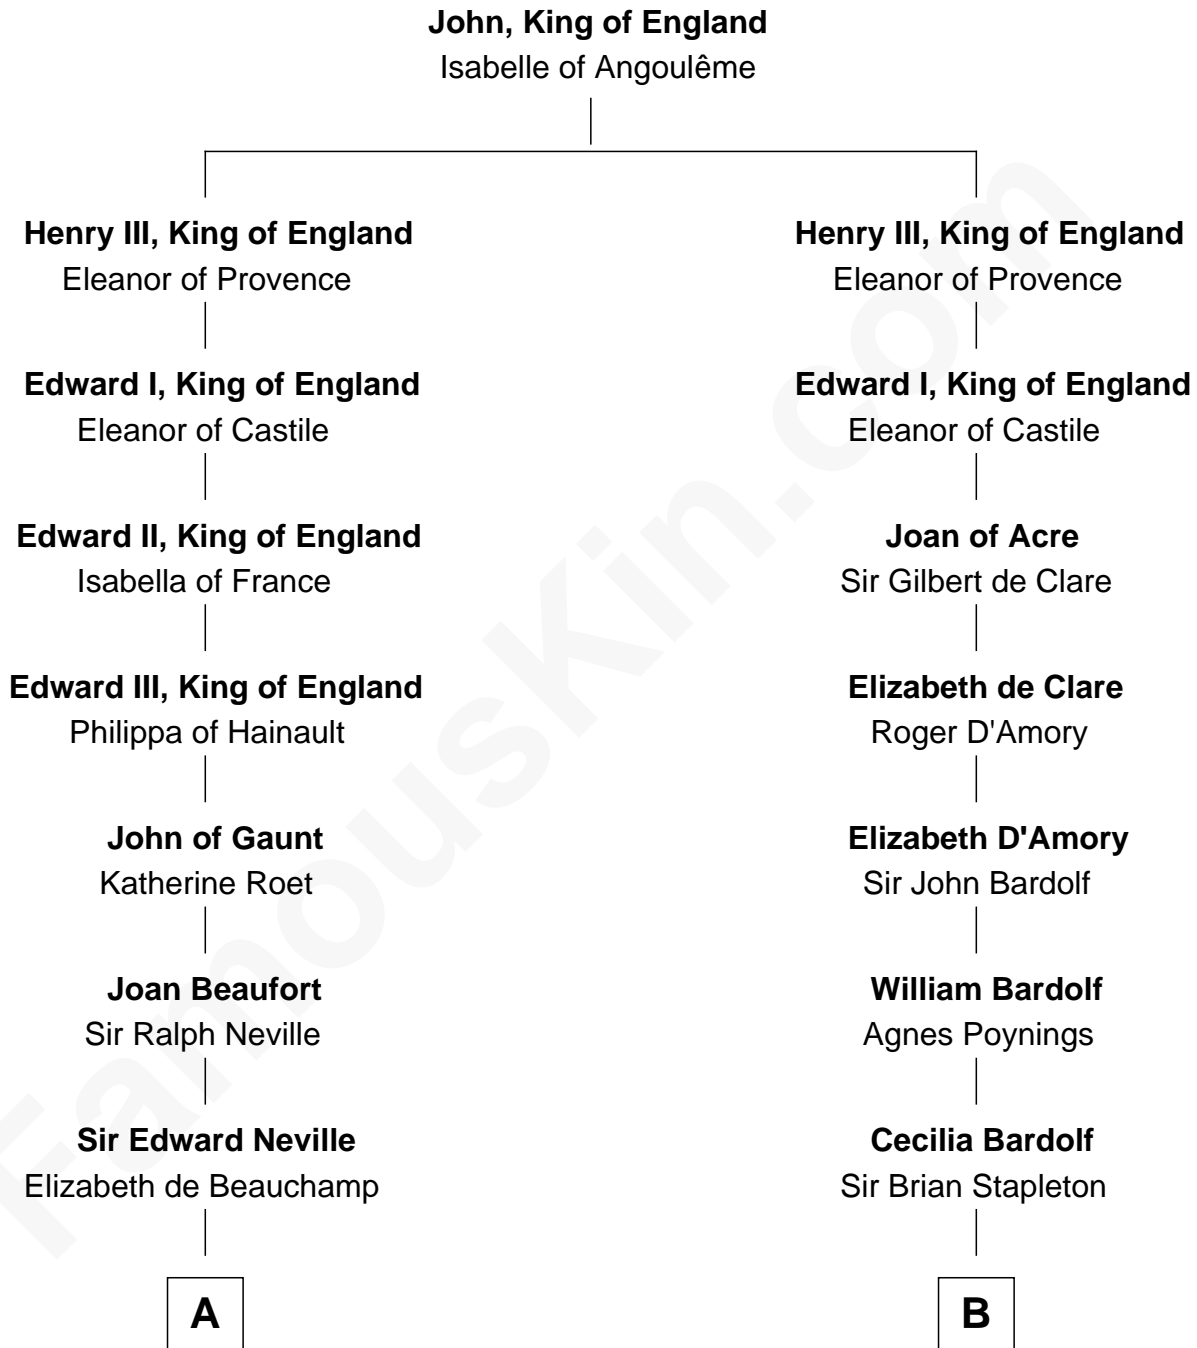

**FamousKin.com**  
**Relationship Chart of**  
**Admiral Richard Byrd**  
*Polar Explorer*

19th cousin 2 times removed of  
**Charles Carnan Ridgely**  
*15th Governor of Maryland*

**C**

**Thomas Taylor Byrd**

Mary Armistead

**Richard Evelyn Byrd**

Anne Harrison

**Col. William Byrd**

Jane Meriwether Rivers

**Richard Evelyn Byrd**

Eleanor Bolling Flood

**Admiral Richard Byrd**

*Polar Explorer*

**D**

**Rachel Howard**

Col. Charles Ridgely

**Achsah Ridgely**

Charles R. Carnan

**Charles Carnan Ridgely**

*15th Governor of Maryland*