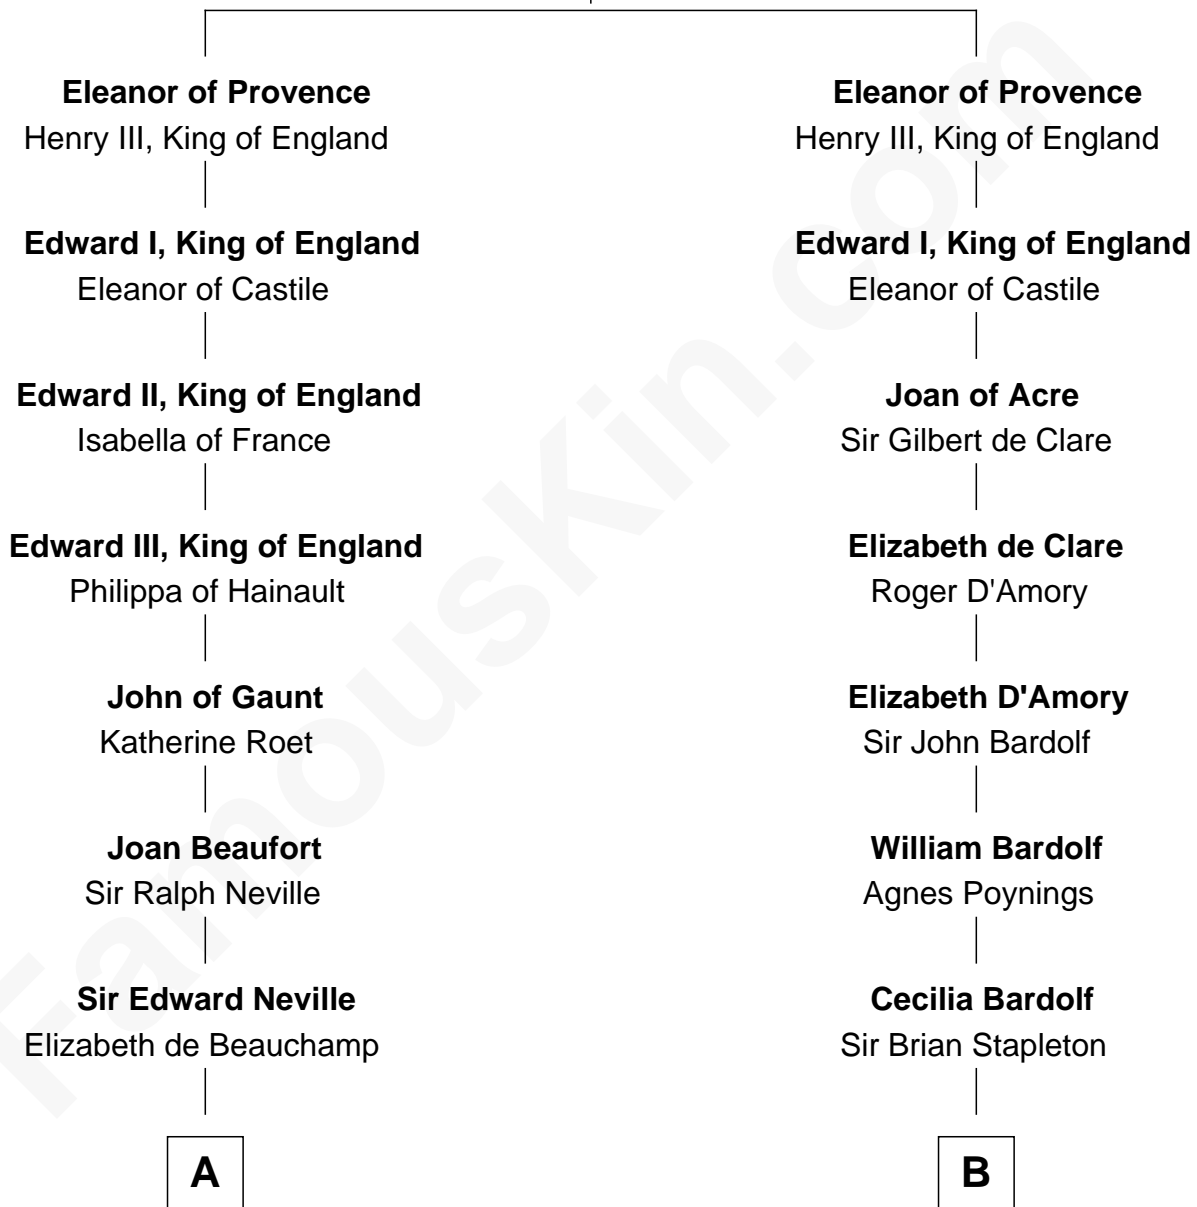

**FamousKin.com**  
**Relationship Chart of**  
**Admiral Richard Byrd**  
*Polar Explorer*

19th cousin 2 times removed of  
**Charles Carnan Ridgely**  
*15th Governor of Maryland*

**Ramon Berenguer IV of Provence**  
 Beatrice of Savoy

**C**

**Thomas Taylor Byrd**

Mary Armistead

**Richard Evelyn Byrd**

Anne Harrison

**Col. William Byrd**

Jane Meriwether Rivers

**Richard Evelyn Byrd**

Eleanor Bolling Flood

**Admiral Richard Byrd**

*Polar Explorer*

**D**

**Rachel Howard**

Col. Charles Ridgely

**Achsah Ridgely**

Charles R. Carnan

**Charles Carnan Ridgely**

*15th Governor of Maryland*

FamousKin.com