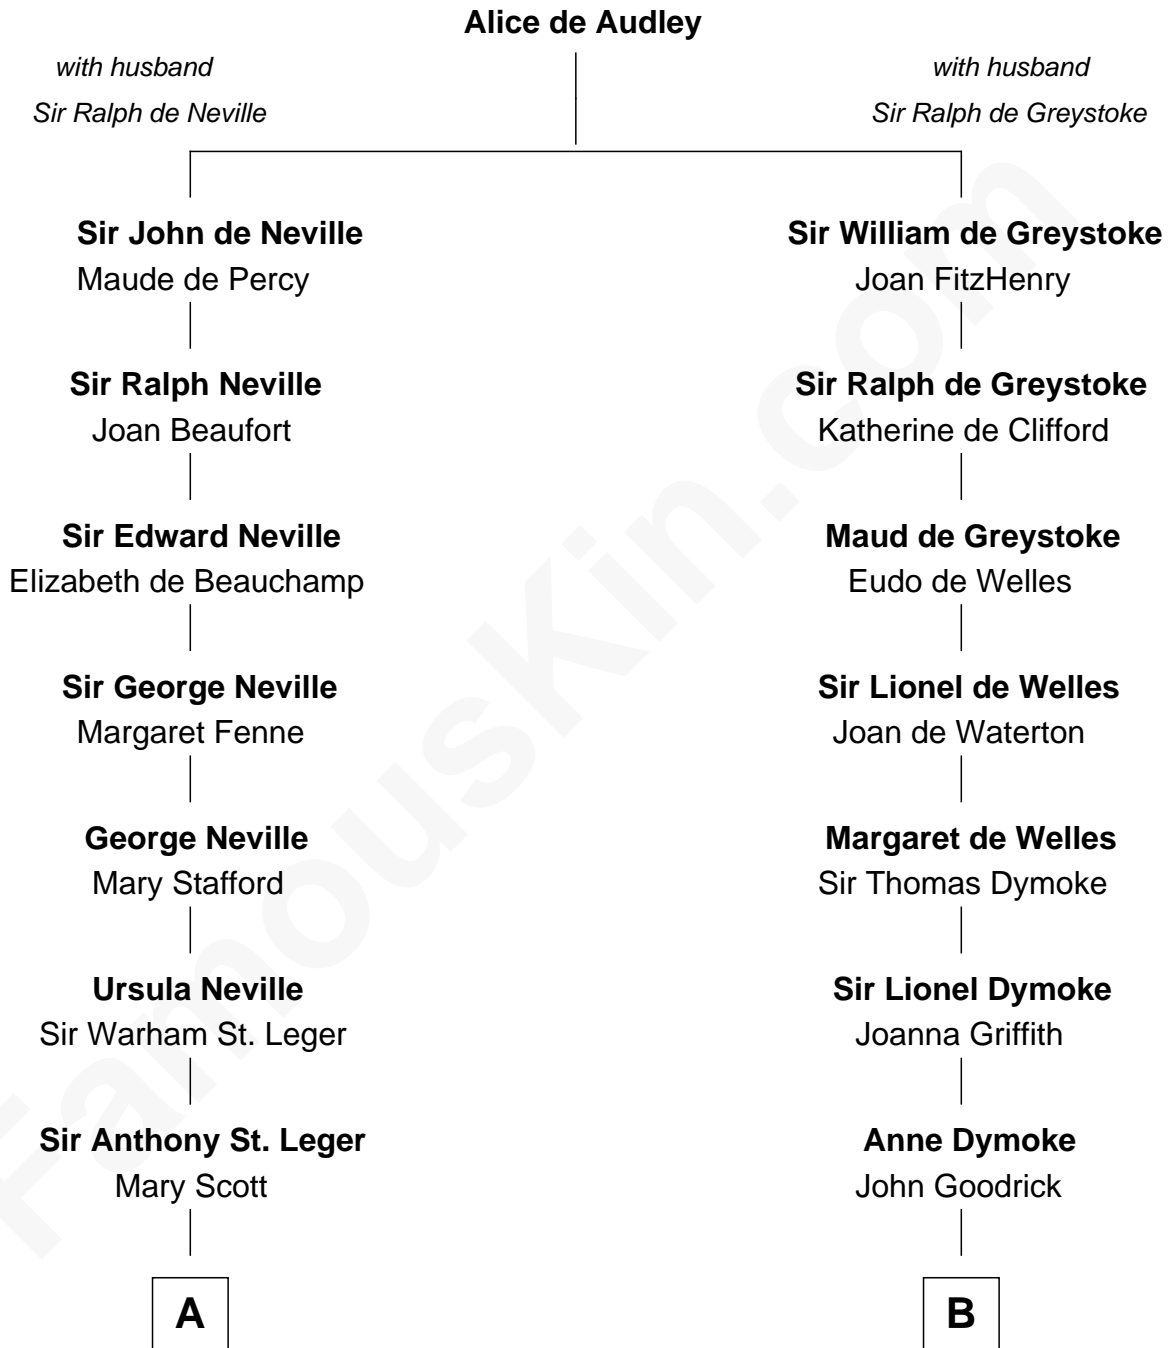

**FamousKin.com**  
**Relationship Chart of**  
**Admiral Richard Byrd**  
*Polar Explorer*

**17th cousin 4 times removed of**  
**Dave Cowens**  
*NBA Hall of Famer*

**C**

Thomas Albert Atwood

Priscilla Ann Kelly