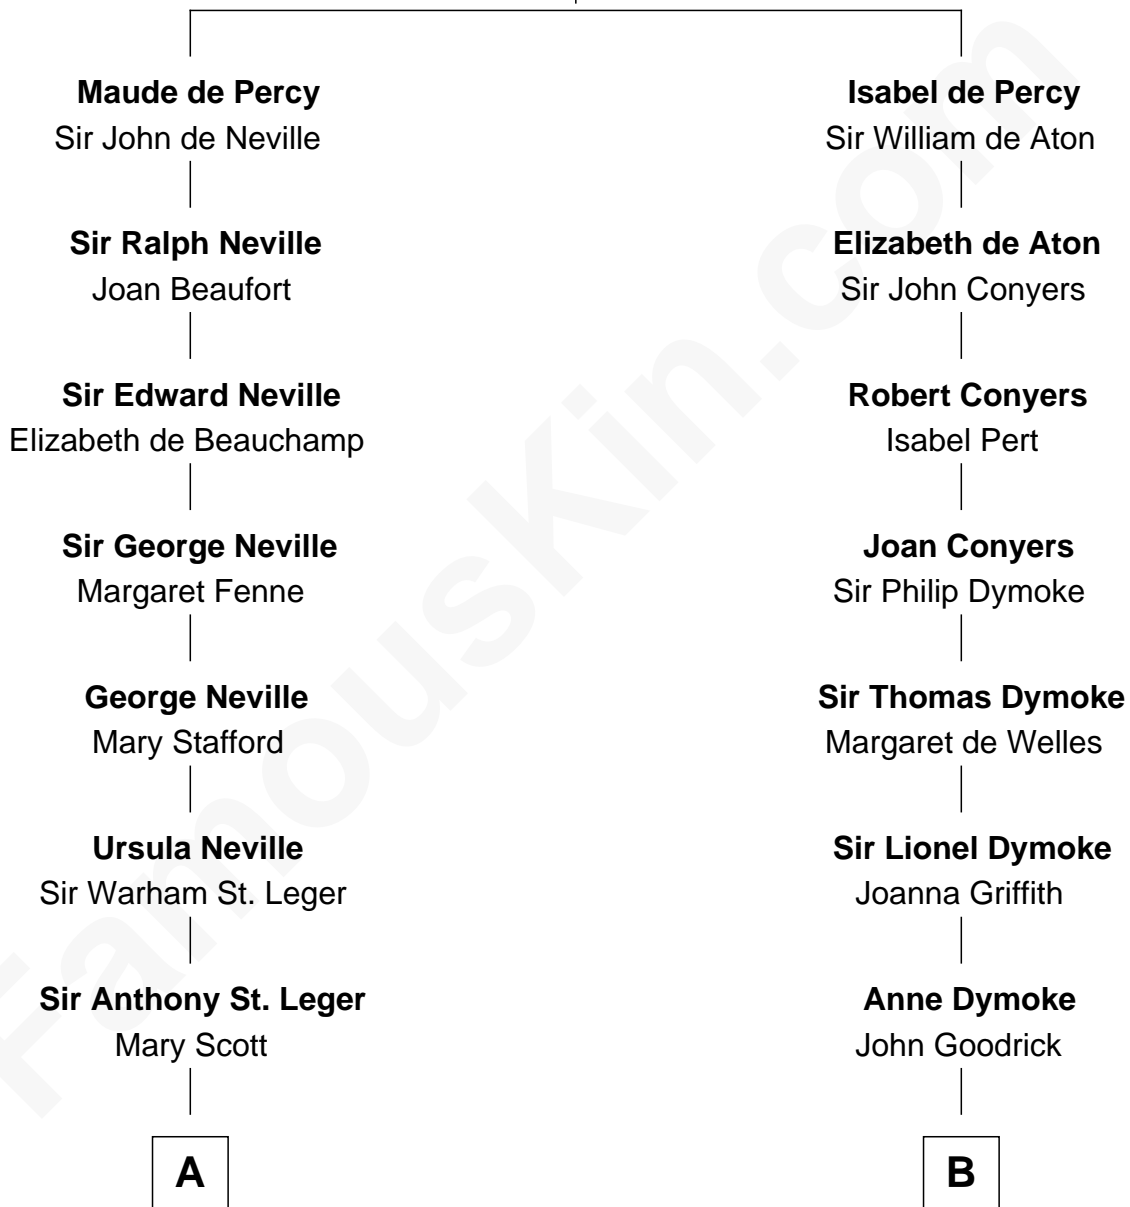

**FamousKin.com**  
**Relationship Chart of**  
**Admiral Richard Byrd**  
*Polar Explorer*

17th cousin 4 times removed of

**Dave Cowens**  
*NBA Hall of Famer*

**Sir Henry de Percy**  
 Idoine de Clifford

**C**

Thomas Albert Atwood

Priscilla Ann Kelly

Charles Albert Atwood

Mina Sylvia Cundiff

Stanley True Atwood

Dorothy Ann Ulrich

Ruth Ellen Atwood