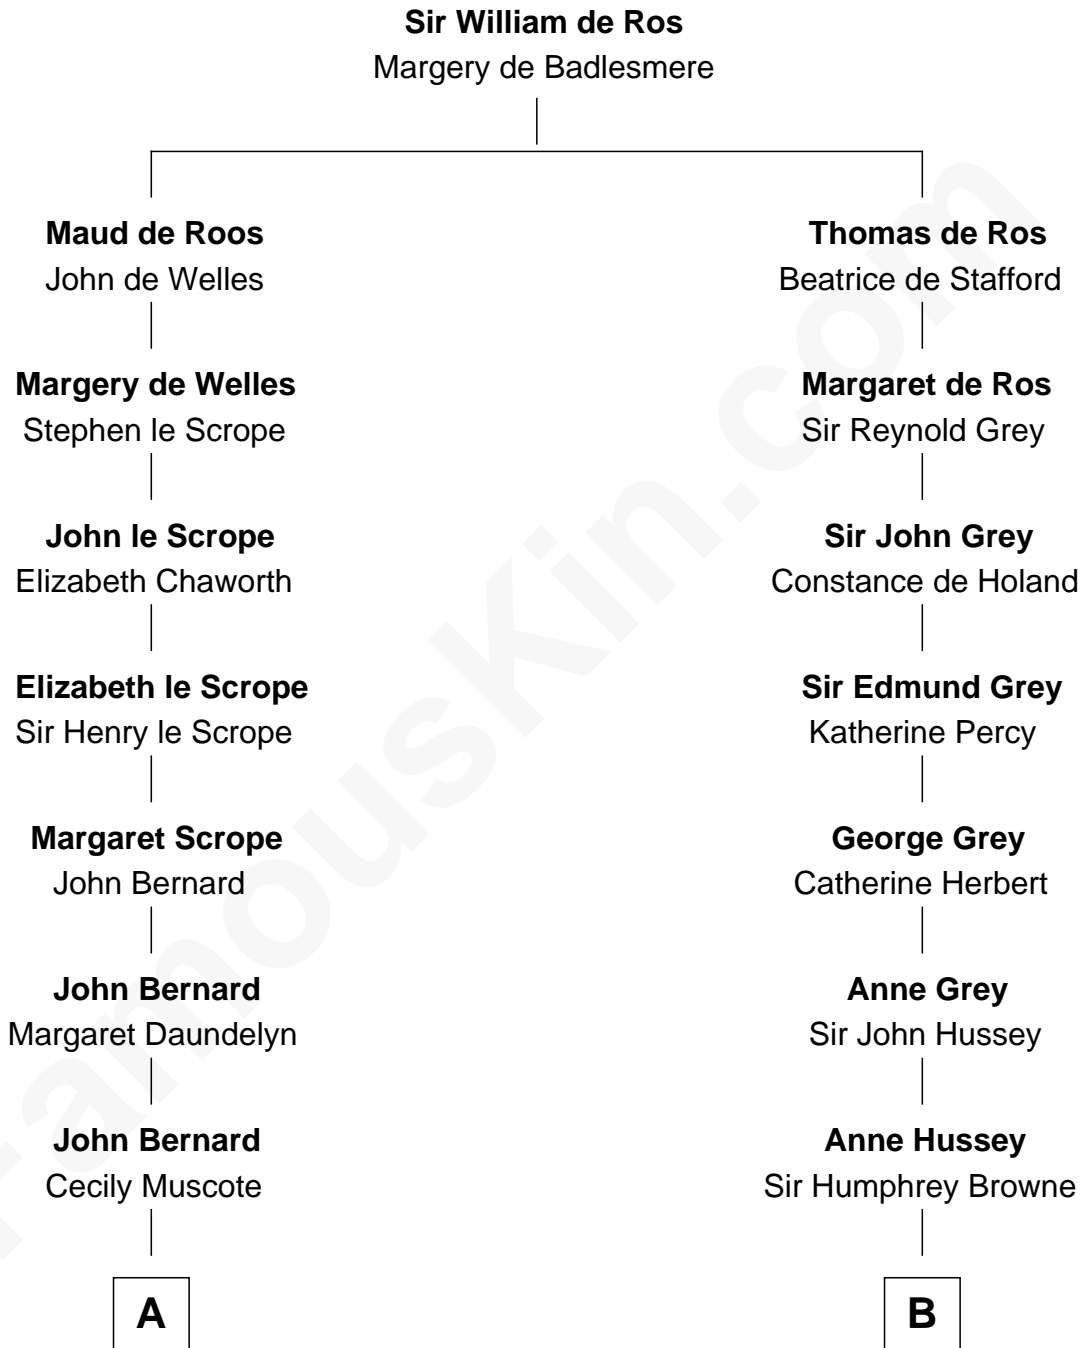

FamousKin.com
Relationship Chart of
Admiral Richard Byrd
Polar Explorer

17th cousin 3 times removed of
Kit Harington
TV Actor - "Game of Thrones"

C

Lois Marjorie Legge
Ernest Wriothesley Denny

Lavender Cecilia Denny
John Charles Dundas Harington

Sir David Richard Harington
Deborah Jane Catesby

Kit Harington

TV Actor - "Game of Thrones"