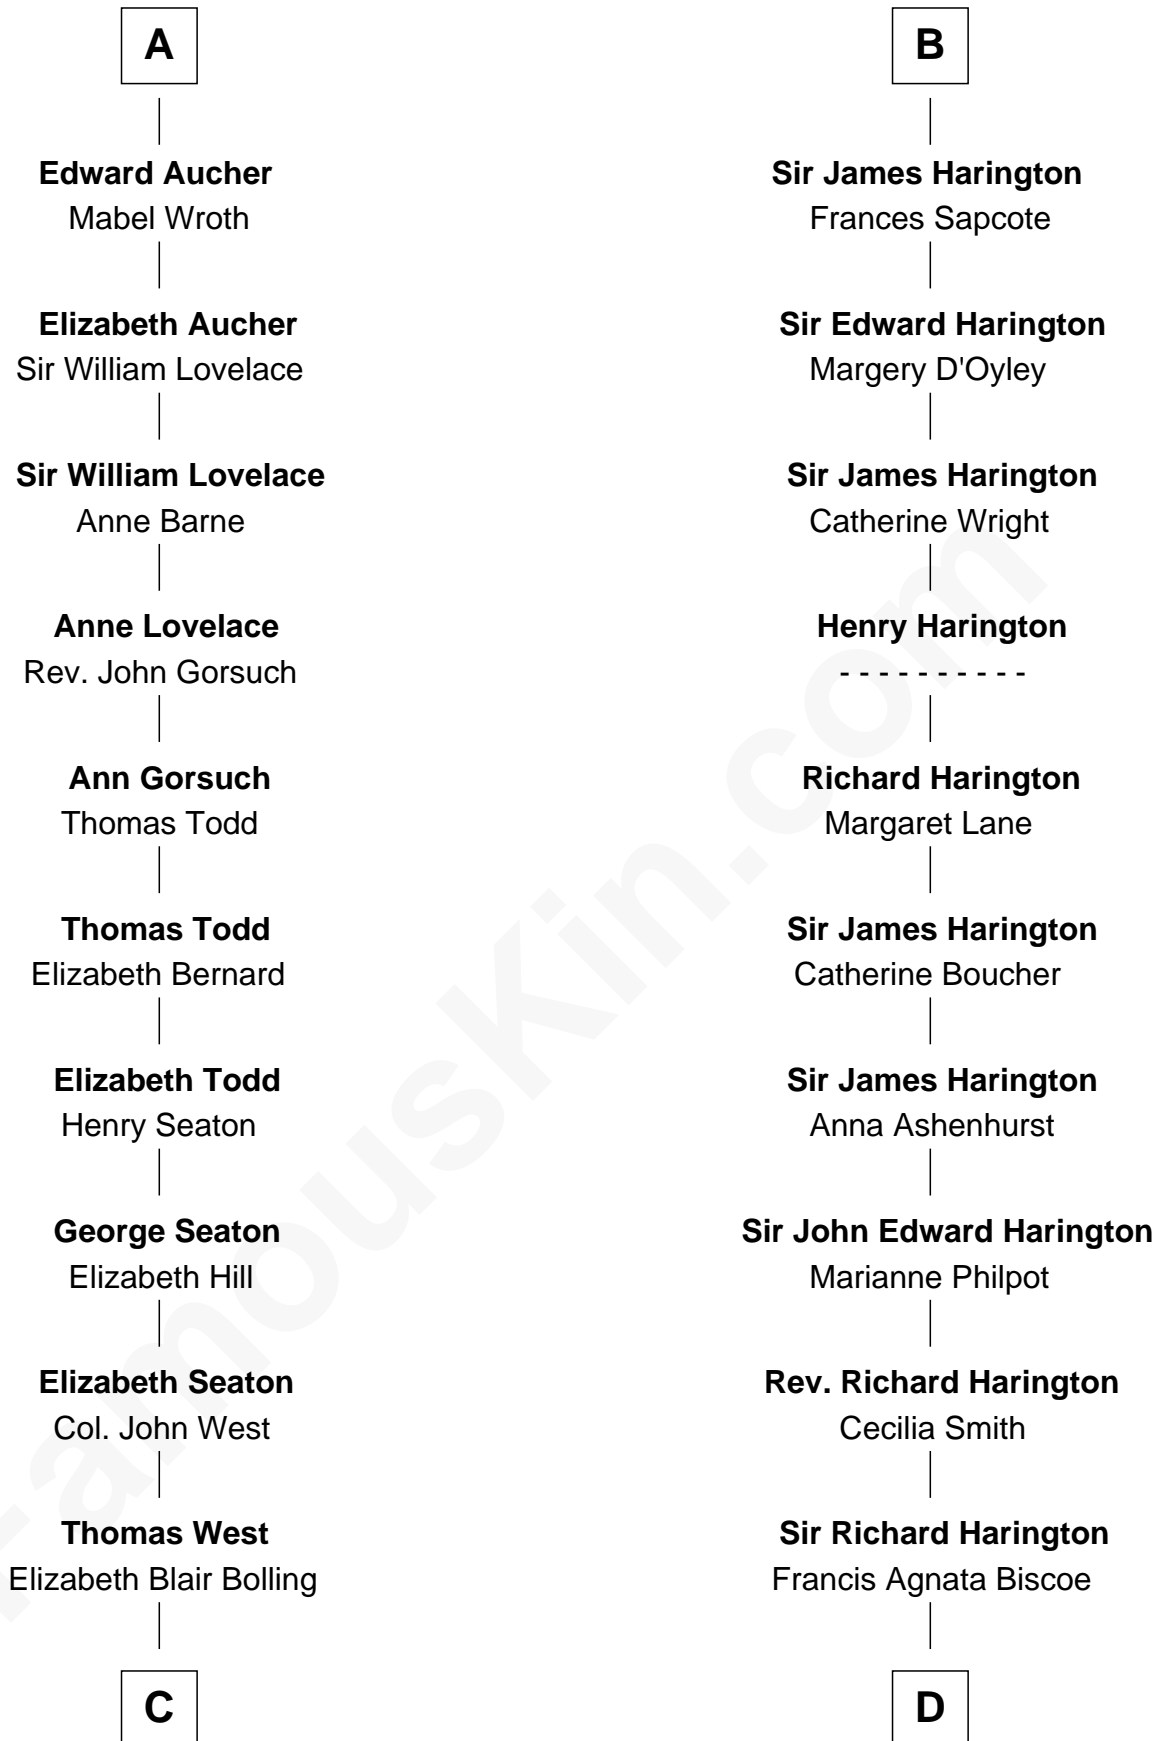

FamousKin.com
Relationship Chart of
Admiral Richard Byrd
Polar Explorer

20th cousin 1 time removed of
Kit Harington
TV Actor - "Game of Thrones"

C

Eliza Bolling West
Dr. Joel Walker Flood

Col. Henry De La Warr Flood
Mary Elizabeth Trent

Joel Walker Flood
Ella Faulkner

Eleanor Bolling Flood
Richard Evelyn Byrd

Admiral Richard Byrd
Polar Explorer

D

Sir Richard Harington
Selina Louisa Grace Dundas

John Charles Dundas Harington
Lavender Cecilia Denny