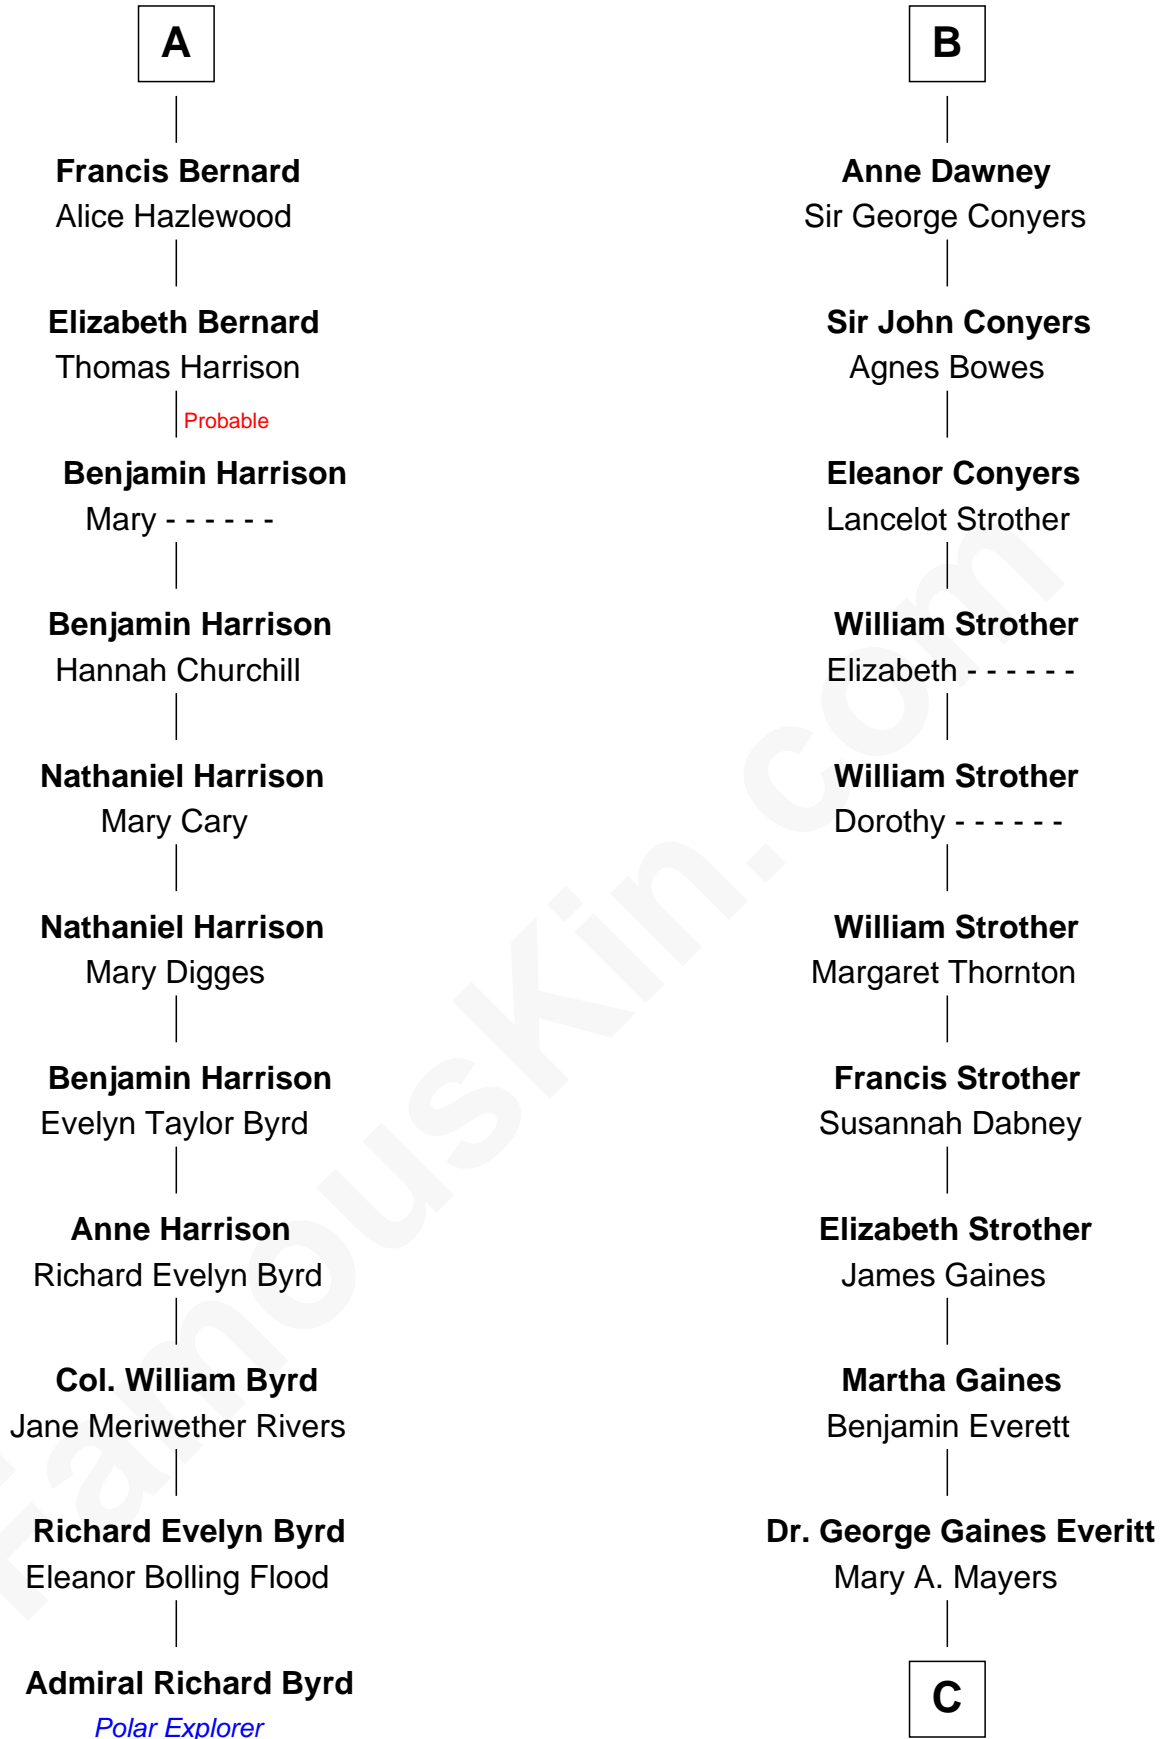

**FamousKin.com**  
**Relationship Chart of**  
**Admiral Richard Byrd**  
*Polar Explorer*

17th cousin 3 times removed of

**William H. Macy**  
*TV and Movie Actor*

**Ralph de Stafford**

**C**

—  
**Horace Benjamin Everitt**

Martha Leticia Roberts

—  
**Mary Lois Everitt**

Clement Overstreet

—  
**Lois Elizabeth Overstreet**

William Hall Macy

—  
**William H. Macy**

*TV and Movie Actor*

FamousKin.com