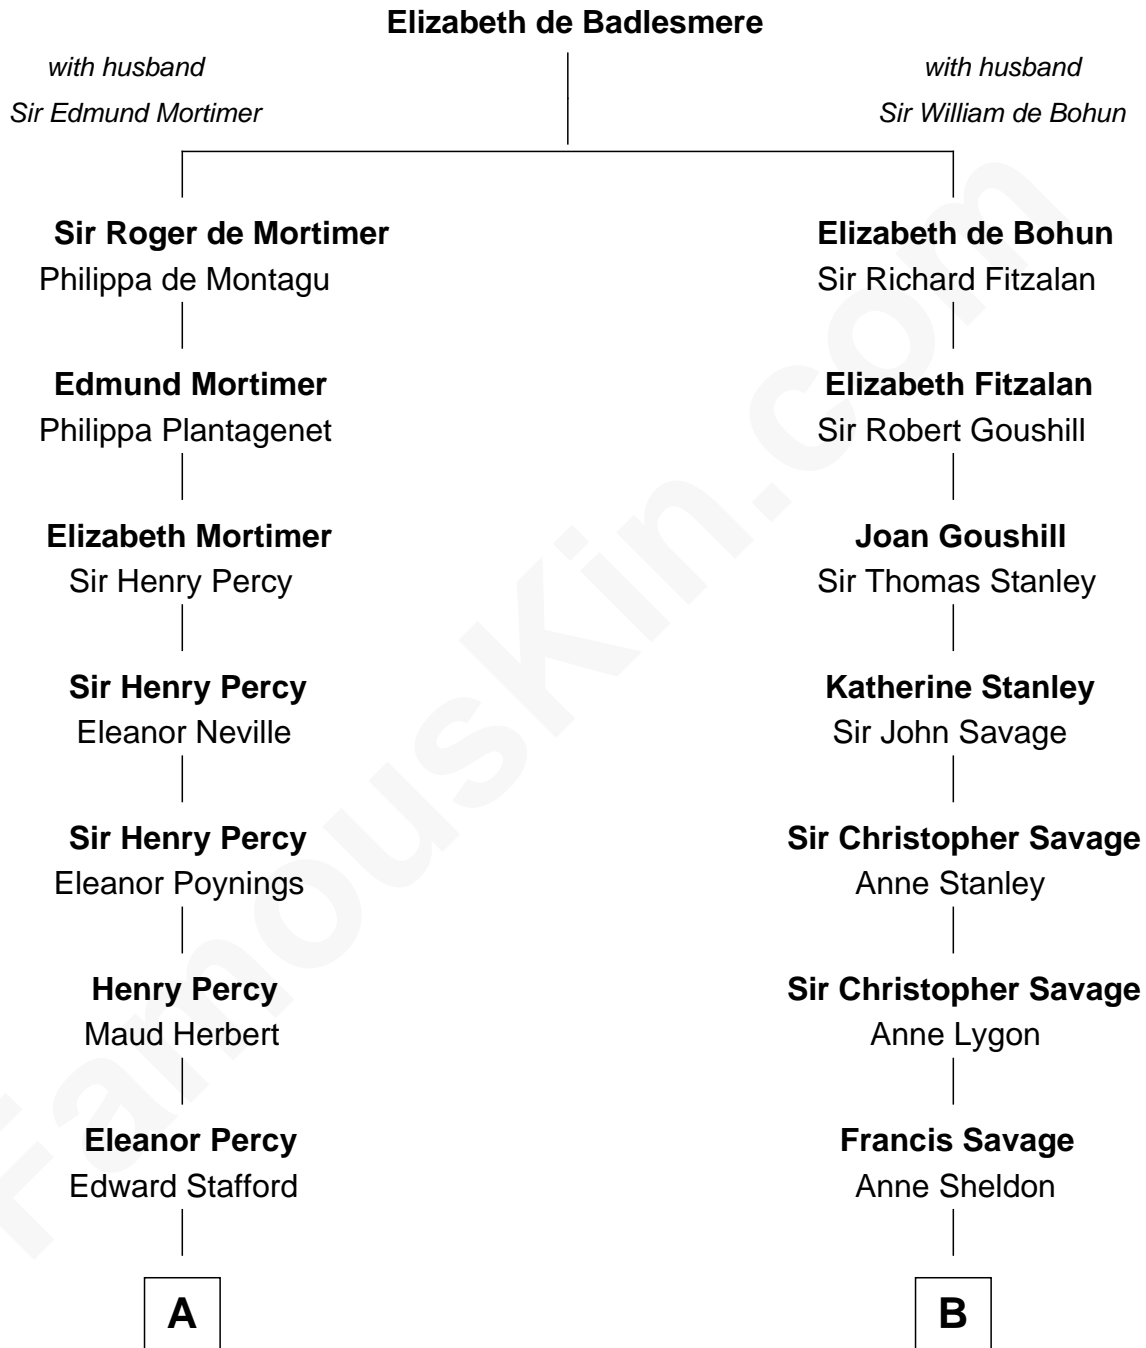

FamousKin.com
Relationship Chart of
Admiral Richard Byrd
Polar Explorer

19th cousin 1 time removed of
William H. Macy
TV and Movie Actor

C

Richard Evelyn Byrd
Anne Harrison

Col. William Byrd
Jane Meriwether Rivers

Richard Evelyn Byrd
Eleanor Bolling Flood

Admiral Richard Byrd
Polar Explorer

D

Mary Lois Everitt
Clement Overstreet

Lois Elizabeth Overstreet
William Hall Macy

William H. Macy
TV and Movie Actor

FamousKin.com