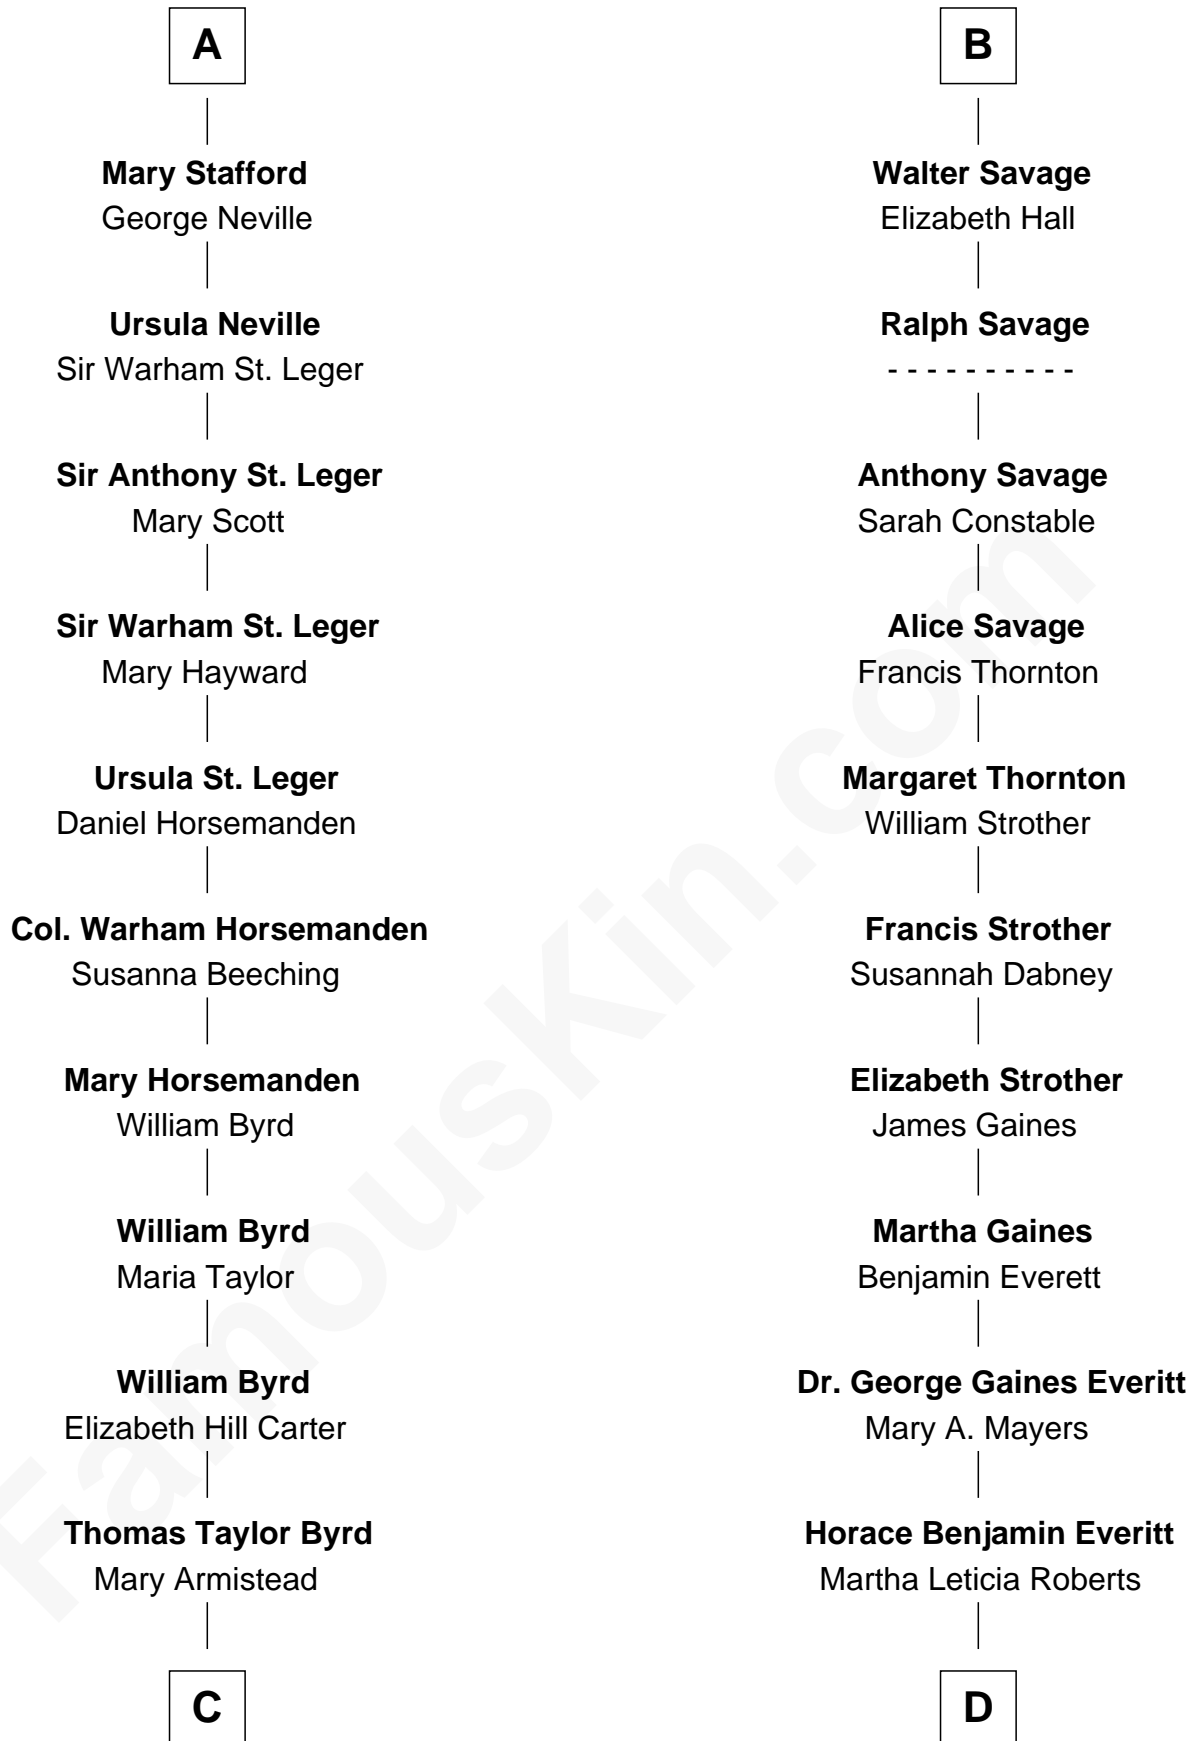

FamousKin.com
Relationship Chart of
Admiral Richard Byrd
Polar Explorer

19th cousin 1 time removed of
William H. Macy
TV and Movie Actor

C

Richard Evelyn Byrd
Anne Harrison

Col. William Byrd
Jane Meriwether Rivers

Richard Evelyn Byrd
Eleanor Bolling Flood

Admiral Richard Byrd
Polar Explorer

D

Mary Lois Everitt
Clement Overstreet

Lois Elizabeth Overstreet
William Hall Macy

William H. Macy
TV and Movie Actor

FamousKin.com