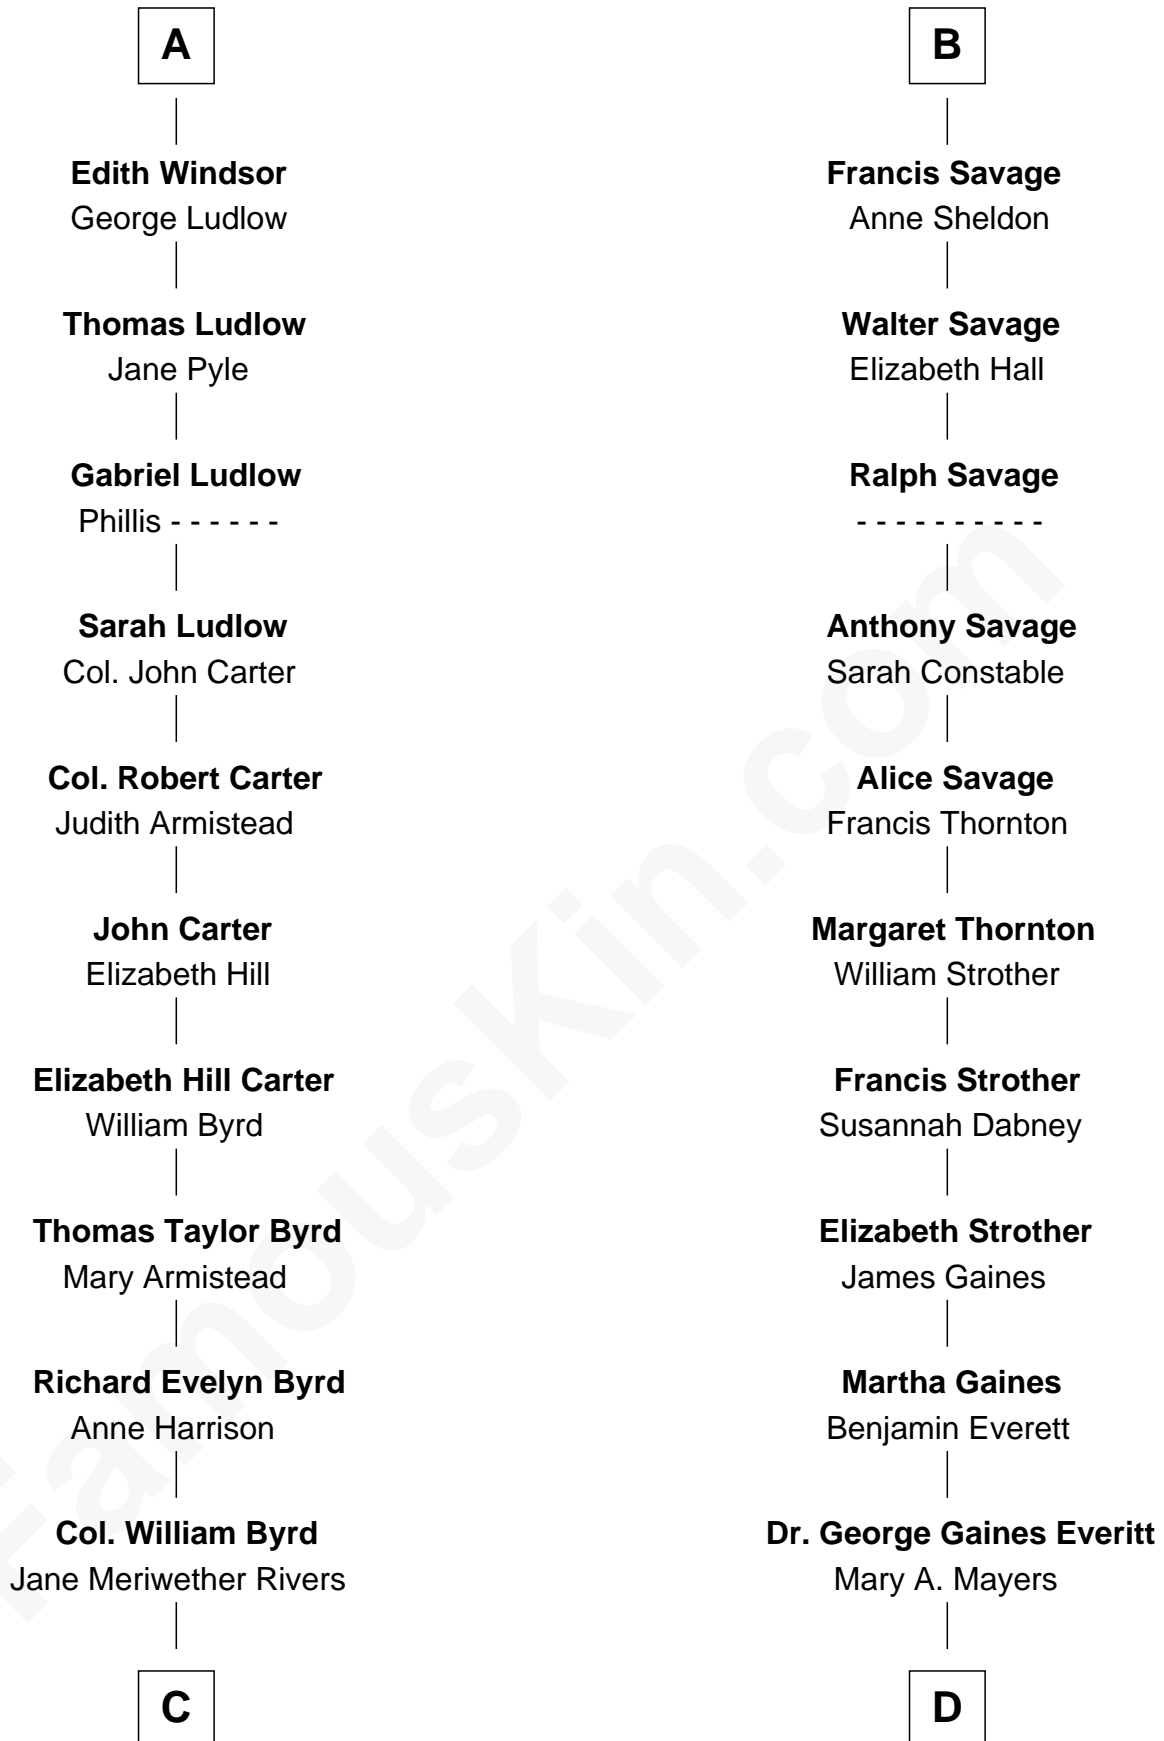

FamousKin.com
Relationship Chart of
Admiral Richard Byrd
Polar Explorer

18th cousin 2 times removed of

William H. Macy
TV and Movie Actor

Humphrey de Bohun
 Elizabeth Plantagenet

C

Richard Evelyn Byrd
Eleanor Bolling Flood

Admiral Richard Byrd
Polar Explorer

D

Horace Benjamin Everitt
Martha Leticia Roberts

Mary Lois Everitt
Clement Overstreet

Lois Elizabeth Overstreet
William Hall Macy

William H. Macy
TV and Movie Actor

FamousKin.com