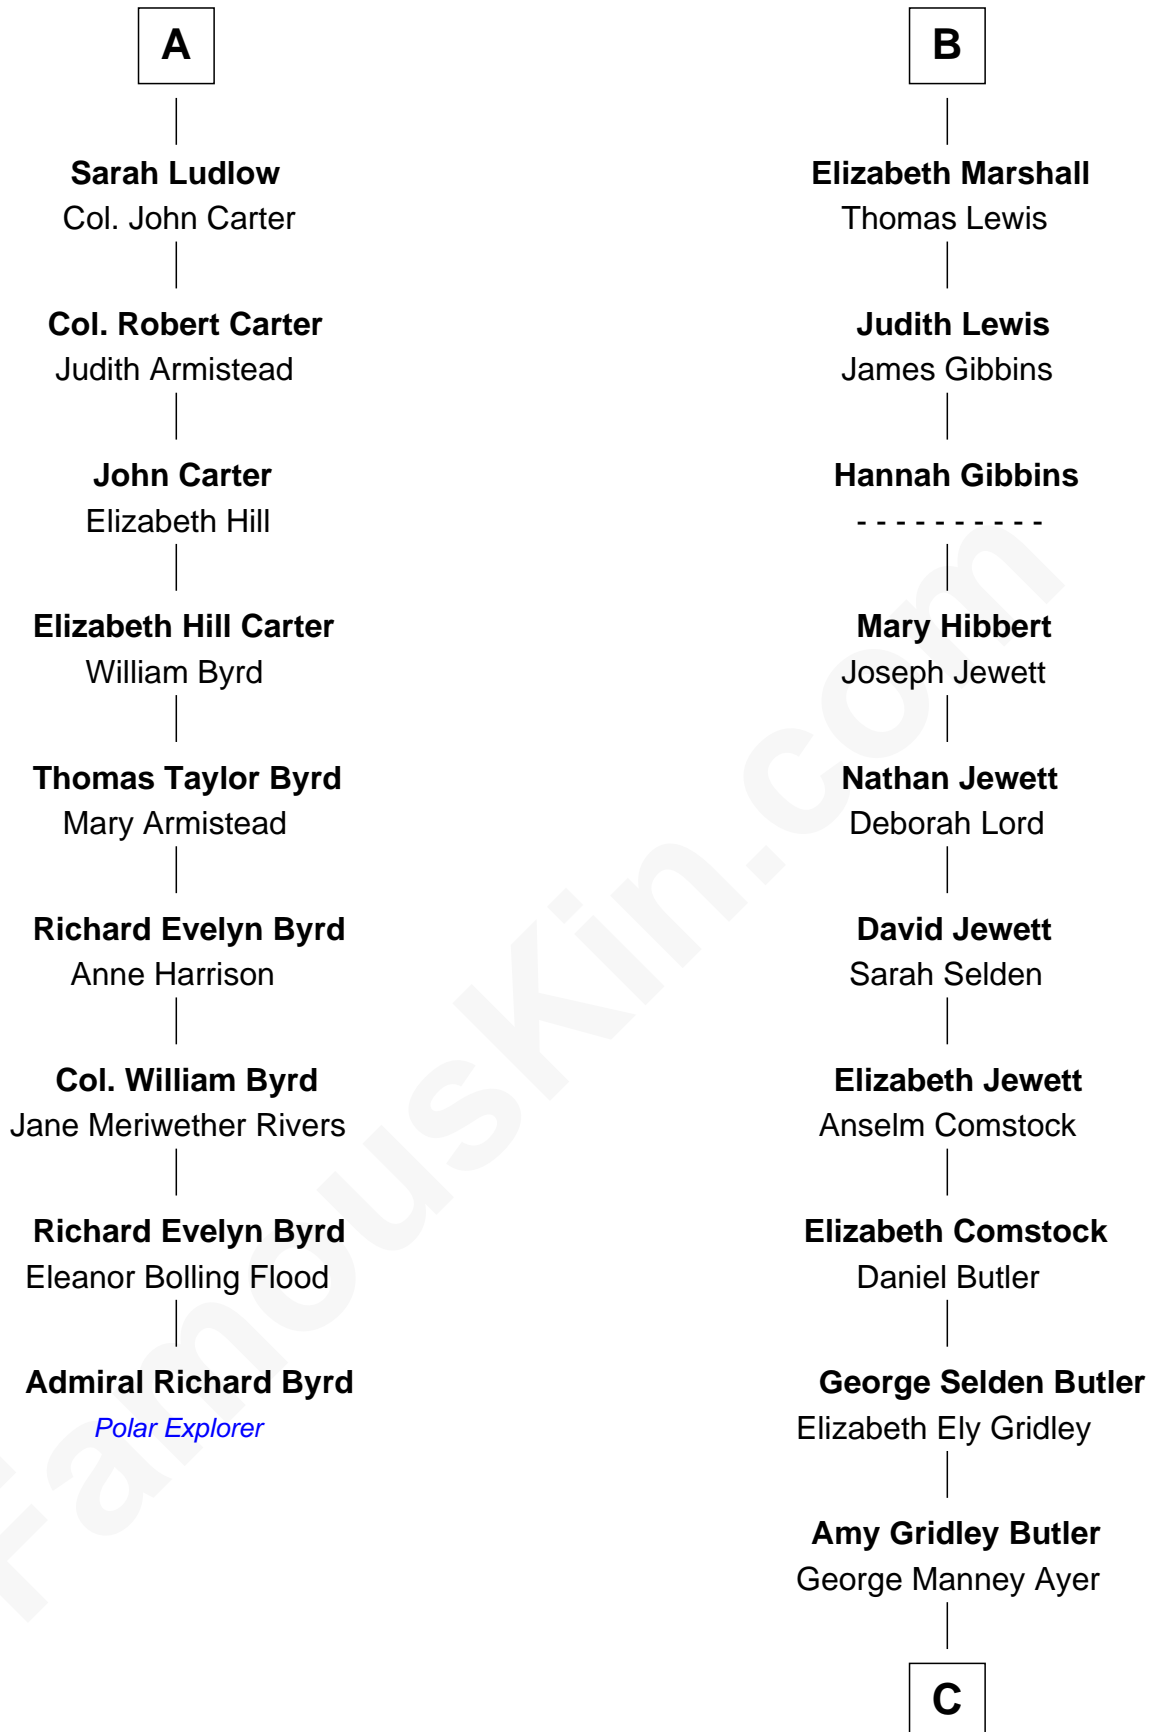

FamousKin.com
Relationship Chart of
Admiral Richard Byrd
Polar Explorer

15th cousin 4 times removed of

Gerald Ford
38th U.S. President

Sir Walter Blount
 Sancha de Ayala

C

Adele Augusta Ayer
Levi Addison Gardner

Dorothy Ayer Gardner
Leslie Lynch King

Gerald Ford
38th U.S. President

FamousKin.com