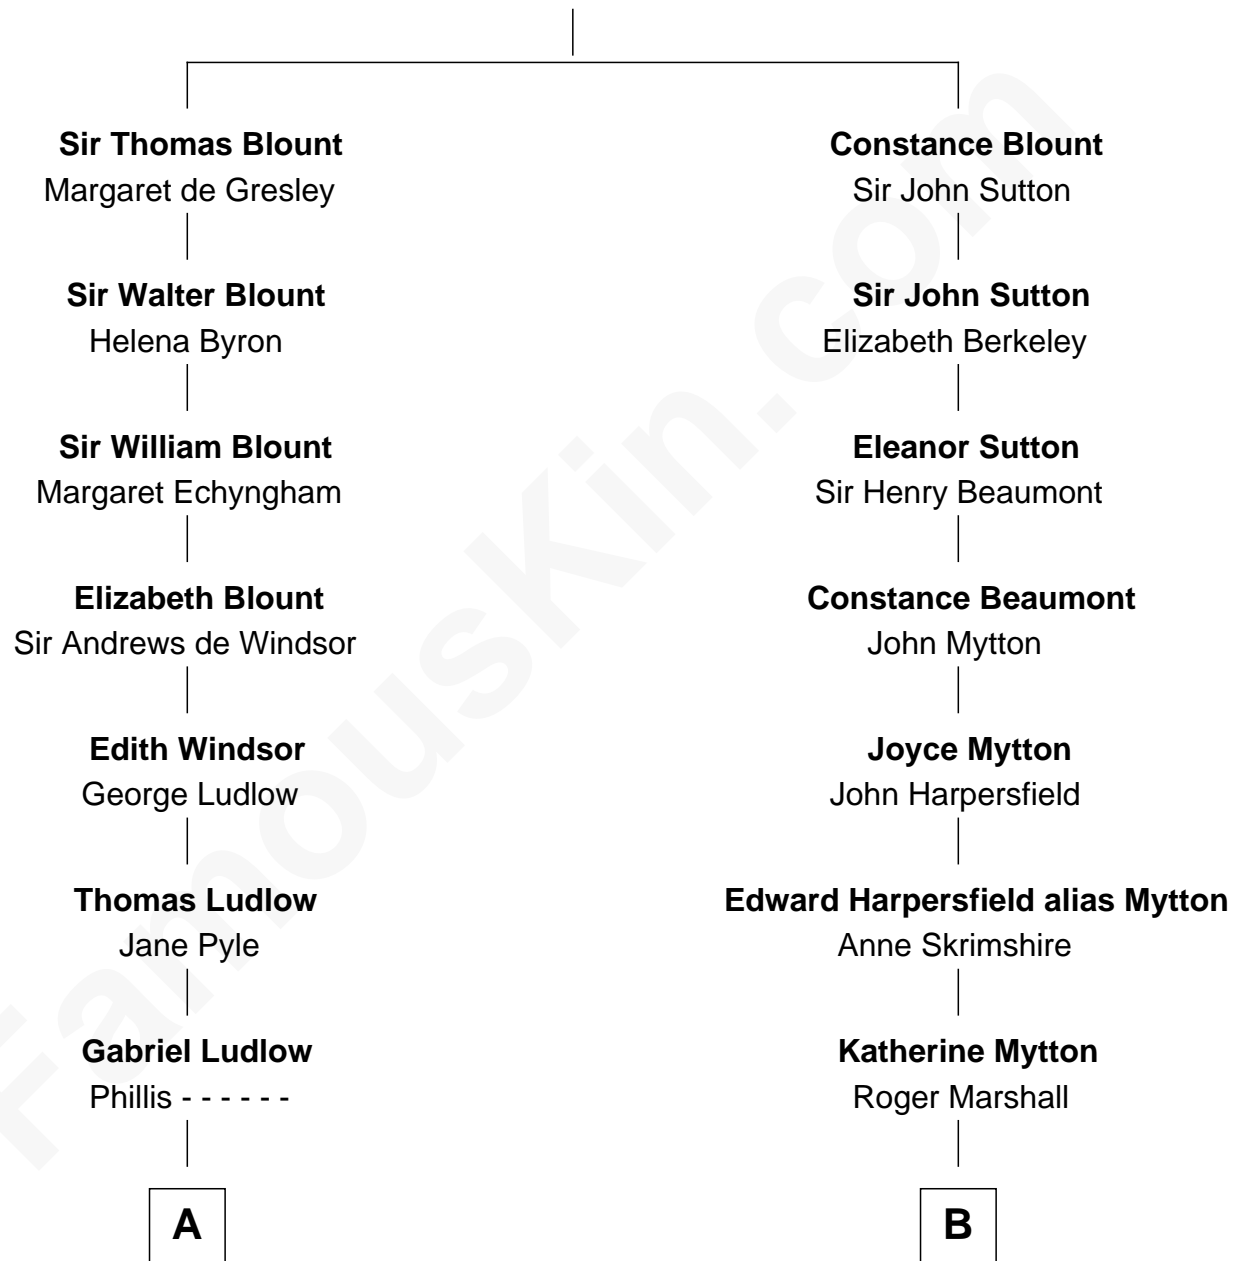

FamousKin.com
Relationship Chart of
Admiral Richard Byrd
Polar Explorer

15th cousin 4 times removed of

Gerald Ford
38th U.S. President

Sir Walter Blount
 Sancha de Ayala

C

Adele Augusta Ayer
Levi Addison Gardner

Dorothy Ayer Gardner
Leslie Lynch King

Gerald Ford
38th U.S. President

FamousKin.com