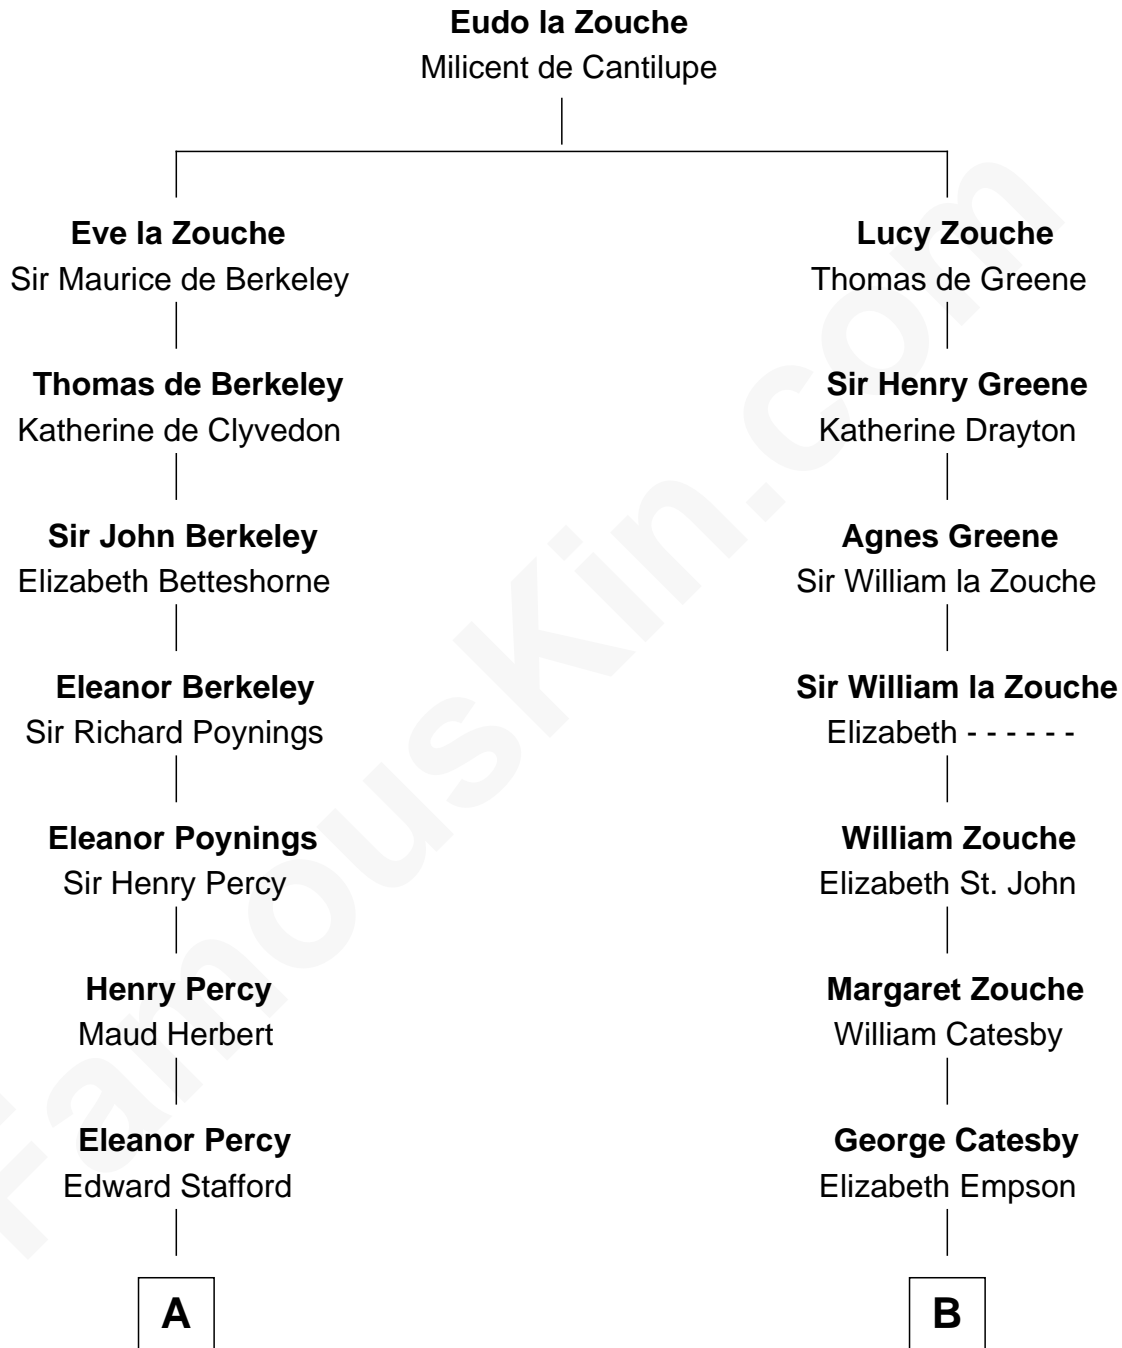

**FamousKin.com**  
**Relationship Chart of**  
**Admiral Richard Byrd**  
*Polar Explorer*

**10th cousin 10 times removed of**  
**Robert Catesby**  
*Leader of Gunpowder Plot*

**C**

Richard Evelyn Byrd

Anne Harrison

Col. William Byrd

Jane Meriwether Rivers

Richard Evelyn Byrd

Eleanor Bolling Flood

Admiral Richard Byrd

*Polar Explorer*

FamousKin.com